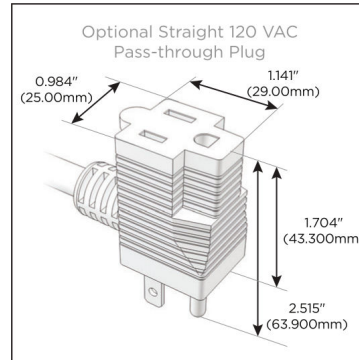

Plug:

Supplied with Low Profile Flat 45° Angle 120 VAC Plug

Optional Standard Straight 120 VAC Plug

Optional Straight 120 VAC Pass-through Plug

- CLEAN, COMPACT DESIGN
- STREAMLINED
- LOW PROFILE
- SIDE-EXITING CORDS
- PLUG & PLAY
- 6' AC CORD & PLUG (FLAT PLUG STANDARD)
- CUSTOMIZABLE CONFIGURATIONS AND FINISHES
- UL LISTED FOR MOUNTING IN FURNITURE
- 15A

M-POWER-4T

AC POWER & DATA CONNECTIVITY SOLUTION

M-POWER-4TW-AM612-BRAAB

Specs:

Modules/Ports:

- A** Tamper Resistant AC Receptacle
- M** Double USB-A (Fast Charging Ports - 18W)
- 6** CAT 6
- 12** RJ 12

A M 6 12