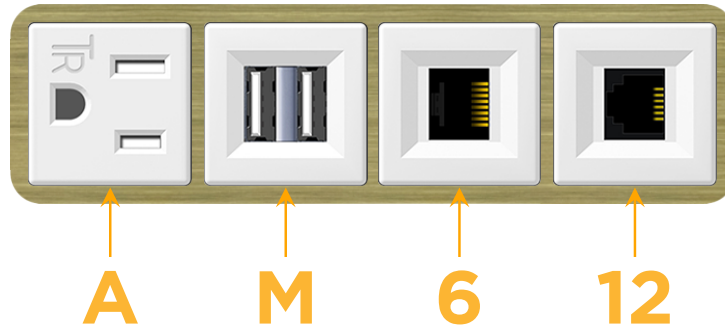

Bezel Finish: **BRASS ANTIQUED (ABS)**

Custom Finishes Available M-POWER-4TW-AM612-BRAAB

Features:

Module/Port Options:

- A** Tamper Resistant AC Receptacle
- E** USB-A & USB-C (20W)
- M** Double USB-A (Fast Charging Ports - 18W)
- H** HDMI
- 6** CAT 6
- 12** RJ 12
- X** Switched AC
- Y** 3-Way Switch (Low Voltage)
- V** USB-C (45W High Speed Charging Port)
- S** USB-C (25W High Speed Charging Port)
- R** Switched AC (Rocker Switch)
- D** Dimmer Switch

Plug:

Supplied with Low Profile Flat 45° Angle 120 VAC Plug

Optional Standard Straight 120 VAC Plug

Optional Straight 120 VAC Pass-through Plug

- CLEAN, COMPACT DESIGN
- STREAMLINED
- LOW PROFILE
- SIDE-EXITING CORDS
- PLUG & PLAY
- 6' AC CORD & PLUG (FLAT PLUG STANDARD)
- CUSTOMIZABLE CONFIGURATIONS AND FINISHES
- UL LISTED FOR MOUNTING IN FURNITURE
- 15A

M-POWER-4T

AC POWER & DATA CONNECTIVITY SOLUTION

M-POWER-4TW-AM612-BRAAB

Specs:

Modules/Ports:

- A** Tamper Resistant AC Receptacle
- M** Double USB-A (Fast Charging Ports - 18W)
- 6** CAT 6
- 12** RJ 12

A M 6 12