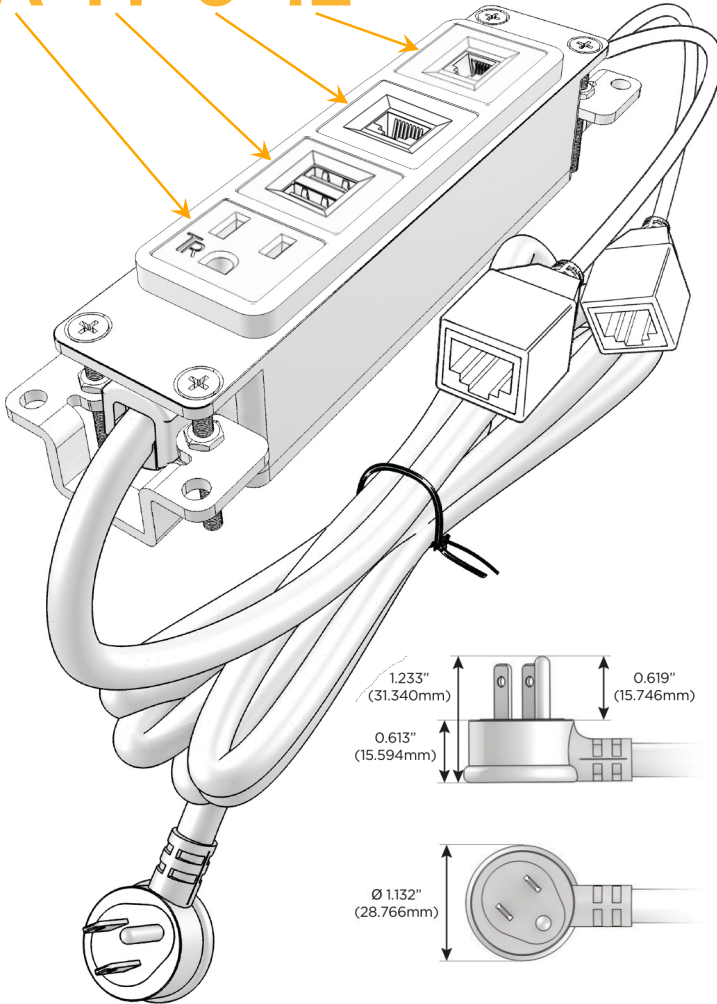

Bezel Finish: **BRASS ANTIQUED (ABS)**

Custom Finishes Available M-POWER-4TW-AM612-BRAAB

Features:

Module/Port Options:

- A** Tamper Resistant AC Receptacle
- E** USB-A & USB-C (20W)
- M** Double USB-A (Fast Charging Ports - 18W)
- H** HDMI
- 6** CAT 6
- 12** RJ 12
- X** Switched AC
- Y** 3-Way Switch (Low Voltage)
- V** USB-C (45W High Speed Charging Port)
- S** USB-C (25W High Speed Charging Port)
- R** Switched AC (Rocker Switch)
- D** Dimmer Switch

Plug:

Supplied with Low Profile Flat 45° Angle 120 VAC Plug

Optional Standard Straight 120 VAC Plug

Optional Straight 120 VAC Pass-through Plug

- CLEAN, COMPACT DESIGN
- STREAMLINED
- LOW PROFILE
- SIDE-EXITING CORDS
- PLUG & PLAY
- 6' AC CORD & PLUG (FLAT PLUG STANDARD)
- CUSTOMIZABLE CONFIGURATIONS AND FINISHES
- UL LISTED FOR MOUNTING IN FURNITURE
- 15A

M-POWER-4T

AC POWER & DATA CONNECTIVITY SOLUTION

M-POWER-4TW-AM612-BRAAB

Specs:

Modules/Ports:

- A** Tamper Resistant AC Receptacle
- M** Double USB-A (Fast Charging Ports - 18W)
- 6** CAT 6
- 12** RJ 12

A M 6 12