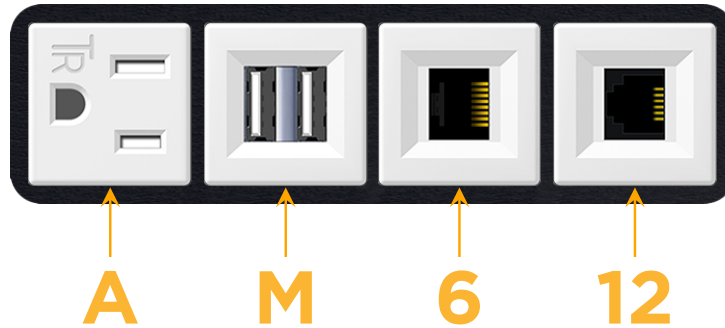

M-POWER-4T

AC POWER & DATA CONNECTIVITY SOLUTION

M-POWER-4TW-AM612-B2AB

Distributed by

Mormax Company, Inc.

8 Westchester Plaza

Elmsford, NY 10523

914-699-0101

sales@mormax.com

mormax.com

Metro Light & Power's line of power & data solutions offers sophisticated design elements combined with greater ease of installation. Streamlined and low-profile, enhanced by side-exiting cords, our outlets advance the industry with their cutting edge look and feel. We believe flexibility is key, and we provide a variety of mounting options, including the ability to mount in limited spaces. Our outlets are available in many finishes and configurations, in addition to a custom color and finish capability for our clients.

Bezel Finish: **SATIN BLACK (ABS)**

Custom Finishes Available M-POWER-4TW-AM612-B2AB

Features:

Module/Port Options:

- **A** Tamper Resistant AC Receptacle
- **E** USB-A & USB-C (20W)
- **M** Double USB-A (Fast Charging Ports - 18W)
- **H** HDMI
- **6** CAT 6
- **12** RJ 12
- **X** Switched AC
- **Y** 3-Way Switch (Low Voltage)
- **V** USB-C (45W High Speed Charging Port)
- **S** USB-C (25W High Speed Charging Port)
- **R** Switched AC (Rocker Switch)
- **D** Dimmer Switch

Plug:

Supplied with Low Profile Flat 45° Angle 120 VAC Plug

Optional Standard Straight 120 VAC Plug

Optional Straight 120 VAC Pass-through Plug

- CLEAN, COMPACT DESIGN
- STREAMLINED
- LOW PROFILE
- SIDE-EXITING CORDS
- PLUG & PLAY
- 6' AC CORD & PLUG (FLAT PLUG STANDARD)
- CUSTOMIZABLE CONFIGURATIONS AND FINISHES
- UL LISTED FOR MOUNTING IN FURNITURE
- 15A