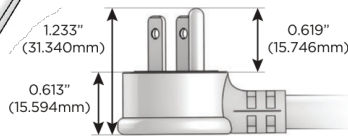

M-POWER-4T

AC POWER & DATA CONNECTIVITY SOLUTION

M-POWER-4TW-AM612-B2AB

Specs:

Modules/Ports:

- **A** Tamper Resistant AC Receptacle
- **M** Double USB-A (Fast Charging Ports - 18W)
- **6** CAT 6
- **12** RJ 12

A M 6 12