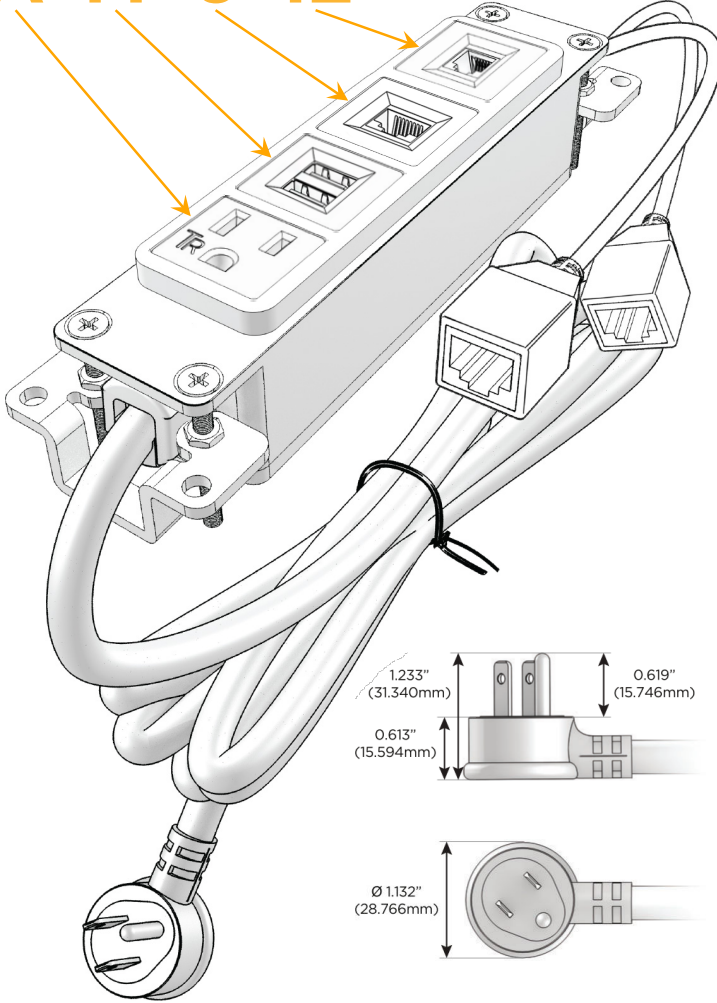

M-POWER-4T

AC POWER & DATA CONNECTIVITY SOLUTION

M-POWER-4TW-AM612-B2AB

Specs:

Modules/Ports:

- **A** Tamper Resistant AC Receptacle
- **M** Double USB-A (Fast Charging Ports - 18W)
- **6** CAT 6
- **12** RJ 12

A M 6 12