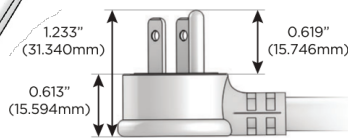

M-POWER-4T

AC POWER & DATA CONNECTIVITY SOLUTION

M-POWER-4TW-AM612-APAB

Specs:

Modules/Ports:

- **A** Tamper Resistant AC Receptacle
- **M** Double USB-A (Fast Charging Ports - 18W)
- **6** CAT 6
- **12** RJ 12

A M 6 12