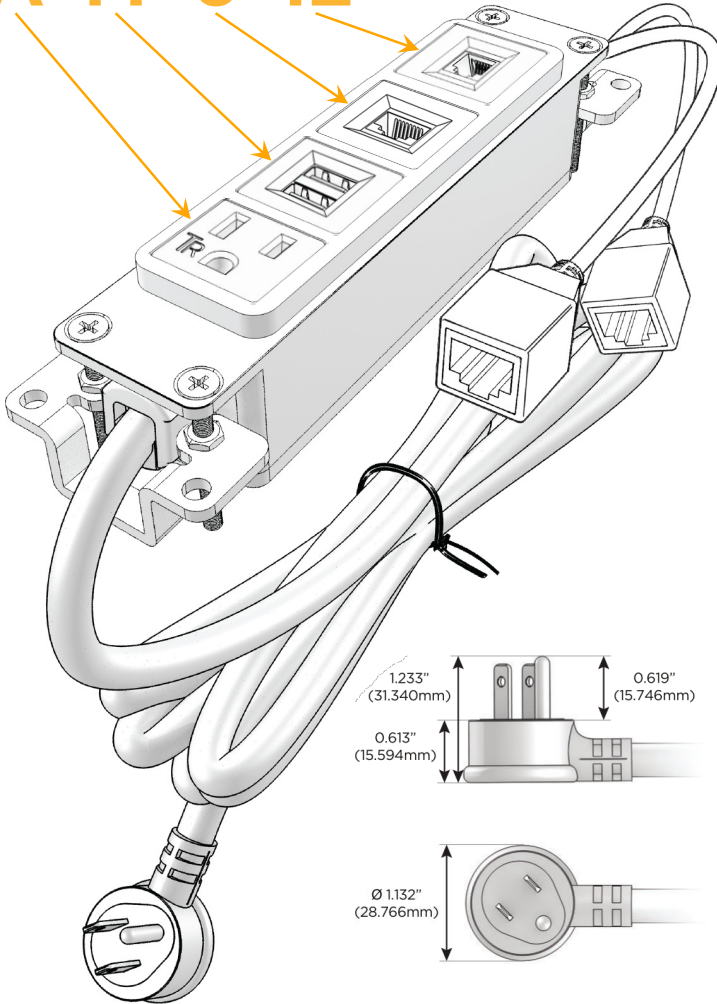

M-POWER-4T

AC POWER & DATA CONNECTIVITY SOLUTION

M-POWER-4TW-AM612-APAB

Specs:

Modules/Ports:

- **A** Tamper Resistant AC Receptacle
- **M** Double USB-A (Fast Charging Ports - 18W)
- **6** CAT 6
- **12** RJ 12

A M 6 12