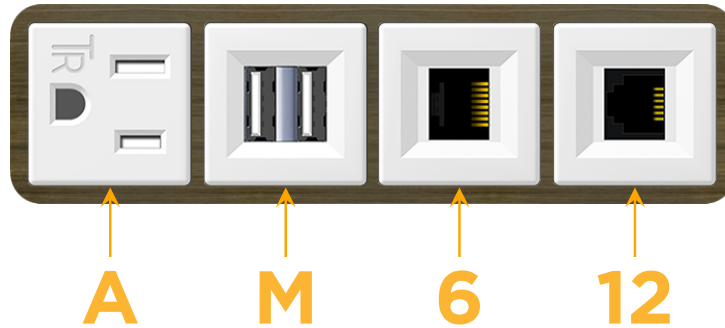

M-POWER-4T

AC POWER & DATA CONNECTIVITY SOLUTION

M-POWER-4TW-AM612-APAB

Distributed by

Mormax Company, Inc.

8 Westchester Plaza

Elmsford, NY 10523

914-699-0101

sales@mormax.com

mormax.com

Metro Light & Power's line of power & data solutions offers sophisticated design elements combined with greater ease of installation. Streamlined and low-profile, enhanced by side-exiting cords, our outlets advance the industry with their cutting edge look and feel. We believe flexibility is key, and we provide a variety of mounting options, including the ability to mount in limited spaces. Our outlets are available in many finishes and configurations, in addition to a custom color and finish capability for our clients.

Bezel Finish: **SPECIAL ANTIQUE BRONZE (ABS)**

Custom Finishes Available M-POWER-4TW-AM612-APAB

Features:

Module/Port Options:

- **A** Tamper Resistant AC Receptacle
- **E** USB-A & USB-C (20W)
- **M** Double USB-A (Fast Charging Ports - 18W)
- **H** HDMI
- **6** CAT 6
- **12** RJ 12
- **X** Switched AC
- **Y** 3-Way Switch (Low Voltage)
- **V** USB-C (45W High Speed Charging Port)
- **S** USB-C (25W High Speed Charging Port)
- **R** Switched AC (Rocker Switch)
- **D** Dimmer Switch

Plug:

Supplied with Low Profile Flat 45° Angle 120 VAC Plug

Optional Standard Straight 120 VAC Plug

Optional Straight 120 VAC Pass-through Plug

- CLEAN, COMPACT DESIGN
- STREAMLINED
- LOW PROFILE
- SIDE-EXITING CORDS
- PLUG & PLAY
- 6' AC CORD & PLUG (FLAT PLUG STANDARD)
- CUSTOMIZABLE CONFIGURATIONS AND FINISHES
- UL LISTED FOR MOUNTING IN FURNITURE
- 15A