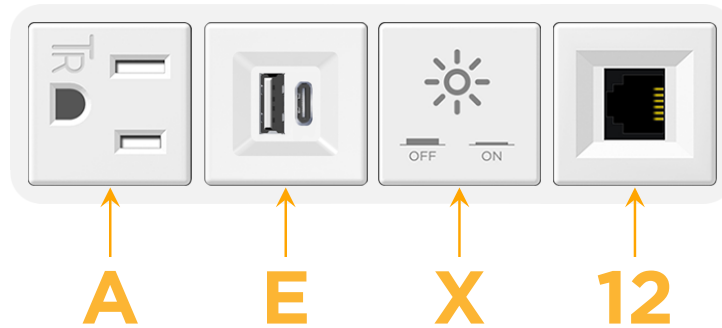

M-POWER-4T

AC POWER & DATA CONNECTIVITY SOLUTION

M-POWER-4TW-AEX12-WAB

Distributed by

Mormax Company, Inc.

8 Westchester Plaza

Elmsford, NY 10523

914-699-0101

sales@mormax.com

mormax.com

Metro Light & Power's line of power & data solutions offers sophisticated design elements combined with greater ease of installation. Streamlined and low-profile, enhanced by side-exiting cords, our outlets advance the industry with their cutting edge look and feel. We believe flexibility is key, and we provide a variety of mounting options, including the ability to mount in limited spaces. Our outlets are available in many finishes and configurations, in addition to a custom color and finish capability for our clients.

Bezel Finish: **WHITE (ABS)**

Custom Finishes Available M-POWER-4TW-AEX12-WAB

Features:

Module/Port Options:

- **A** Tamper Resistant AC Receptacle
- **E** USB-A & USB-C (20W)
- **M** Double USB-A (Fast Charging Ports - 18W)
- **H** HDMI
- **6** CAT 6
- **12** RJ 12
- **X** Switched AC
- **Y** 3-Way Switch (Low Voltage)
- **V** USB-C (45W High Speed Charging Port)
- **S** USB-C (25W High Speed Charging Port)
- **R** Switched AC (Rocker Switch)
- **D** Dimmer Switch

Plug:

Supplied with Low Profile Flat 45° Angle 120 VAC Plug

Optional Standard Straight 120 VAC Plug

Optional Straight 120 VAC Pass-through Plug

- CLEAN, COMPACT DESIGN
- STREAMLINED
- LOW PROFILE
- SIDE-EXITING CORDS
- PLUG & PLAY
- 6' AC CORD & PLUG (FLAT PLUG STANDARD)
- CUSTOMIZABLE CONFIGURATIONS AND FINISHES
- UL LISTED FOR MOUNTING IN FURNITURE
- 15A