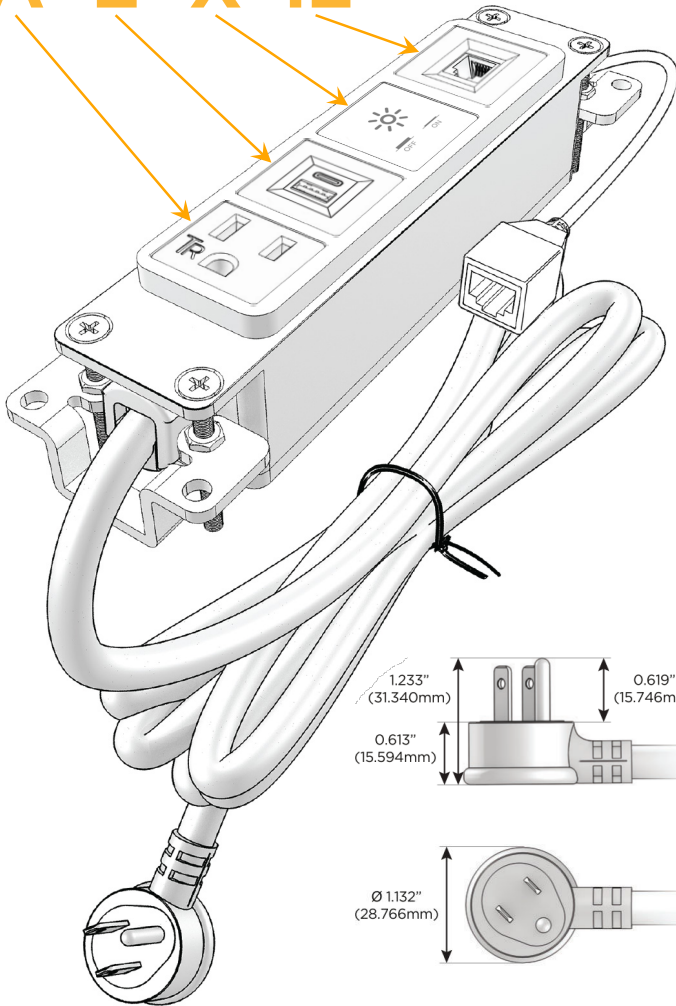

### Module/Port Options:

- A** Tamper Resistant AC Receptacle
- E** USB-A & USB-C (20W)
- M** Double USB-A (Fast Charging Ports - 18W)
- H** HDMI
- 6** CAT 6
- 12** RJ 12
- X** Switched AC
- Y** 3-Way Switch (Low Voltage)
- V** USB-C (45W High Speed Charging Port)
- S** USB-C (25W High Speed Charging Port)
- R** Switched AC (Rocker Switch)
- D** Dimmer Switch

### Plug:

Supplied with Low Profile Flat 45° Angle 120 VAC Plug

Optional Standard Straight 120 VAC Plug

Optional Straight 120 VAC Pass-through Plug

- CLEAN, COMPACT DESIGN
- STREAMLINED
- LOW PROFILE
- SIDE-EXITING CORDS
- PLUG & PLAY
- 6' AC CORD & PLUG (FLAT PLUG STANDARD)
- CUSTOMIZABLE CONFIGURATIONS AND FINISHES
- UL LISTED FOR MOUNTING IN FURNITURE
- 15A

# M-POWER-4T

AC POWER & DATA CONNECTIVITY SOLUTION

M-POWER-4TW-AEX12-WAB

Specs:

**Modules/Ports:**

- A** Tamper Resistant AC Receptacle
- E** USB-A & USB-C (20W)
- X** Switched AC
- 12** RJ 12

**A E X 12**

Distributed by