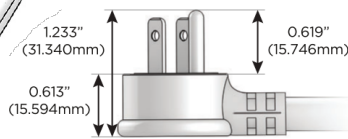

### Plug:

Supplied with Low Profile Flat 45° Angle 120 VAC Plug

Optional Standard Straight 120 VAC Plug

Optional Straight 120 VAC Pass-through Plug

- CLEAN, COMPACT DESIGN
- STREAMLINED
- LOW PROFILE
- SIDE-EXITING CORDS
- PLUG & PLAY
- 6' AC CORD & PLUG (FLAT PLUG STANDARD)
- CUSTOMIZABLE CONFIGURATIONS AND FINISHES
- UL LISTED FOR MOUNTING IN FURNITURE
- 15A

# M-POWER-4T

AC POWER & DATA CONNECTIVITY SOLUTION

M-POWER-4TW-AEX12-WAB

Specs:

**Modules/Ports:**

- A** Tamper Resistant AC Receptacle
- E** USB-A & USB-C (20W)
- X** Switched AC
- 12** RJ 12

**A E X 12**

Distributed by