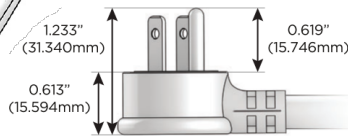

M-POWER-4T

AC POWER & DATA CONNECTIVITY SOLUTION

M-POWER-4TW-AEX12-MAB

Specs:

Modules/Ports:

- **A** Tamper Resistant AC Receptacle
- **E** USB-A & USB-C (20W)
- **X** Switched AC
- **12** RJ 12

A E X 12