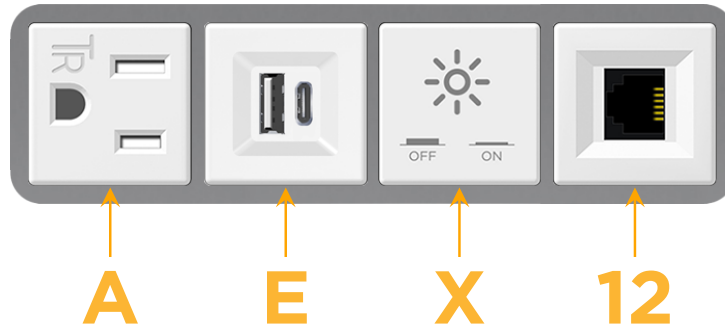

M-POWER-4T

AC POWER & DATA CONNECTIVITY SOLUTION

M-POWER-4TW-AEX12-MAB

Distributed by

Mormax Company, Inc.

8 Westchester Plaza

Elmsford, NY 10523

914-699-0101

sales@mormax.com

mormax.com

Metro Light & Power's line of power & data solutions offers sophisticated design elements combined with greater ease of installation. Streamlined and low-profile, enhanced by side-exiting cords, our outlets advance the industry with their cutting edge look and feel. We believe flexibility is key, and we provide a variety of mounting options, including the ability to mount in limited spaces. Our outlets are available in many finishes and configurations, in addition to a custom color and finish capability for our clients.

Bezel Finish: **MAGNESIUM (ABS)**

Custom Finishes Available M-POWER-4TW-AEX12-MAB

Features:

Module/Port Options:

- **A** Tamper Resistant AC Receptacle
- **E** USB-A & USB-C (20W)
- **M** Double USB-A (Fast Charging Ports - 18W)
- **H** HDMI
- **6** CAT 6
- **12** RJ 12
- **X** Switched AC
- **Y** 3-Way Switch (Low Voltage)
- **V** USB-C (45W High Speed Charging Port)
- **S** USB-C (25W High Speed Charging Port)
- **R** Switched AC (Rocker Switch)
- **D** Dimmer Switch

Plug:

Supplied with Low Profile Flat 45° Angle 120 VAC Plug

Optional Standard Straight 120 VAC Plug

Optional Straight 120 VAC Pass-through Plug

- CLEAN, COMPACT DESIGN
- STREAMLINED
- LOW PROFILE
- SIDE-EXITING CORDS
- PLUG & PLAY
- 6' AC CORD & PLUG (FLAT PLUG STANDARD)
- CUSTOMIZABLE CONFIGURATIONS AND FINISHES
- UL LISTED FOR MOUNTING IN FURNITURE
- 15A