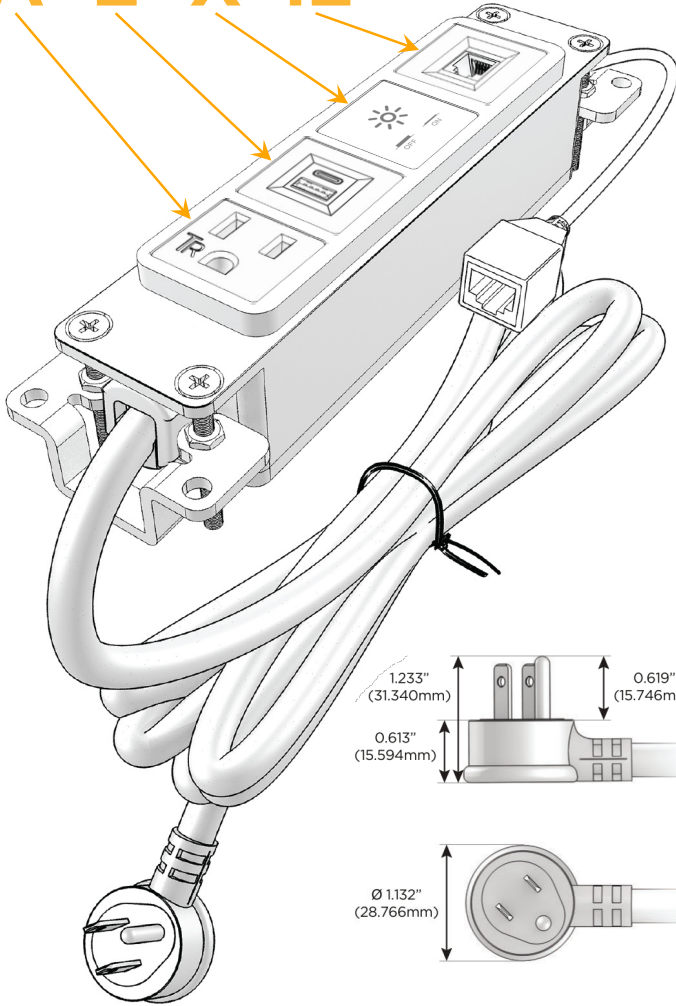

M-POWER-4T

AC POWER & DATA CONNECTIVITY SOLUTION

M-POWER-4TW-AEX12-MAB

Specs:

Modules/Ports:

- **A** Tamper Resistant AC Receptacle
- **E** USB-A & USB-C (20W)
- **X** Switched AC
- **12** RJ 12

A E X 12