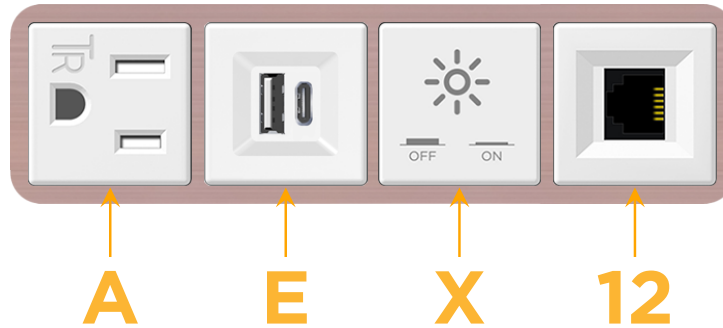

Bezel Finish: **CHAMPAGNE (ABS)**

Custom Finishes Available M-POWER-4TW-AEX12-CHAB

Features:

Module/Port Options:

- A** Tamper Resistant AC Receptacle
- E** USB-A & USB-C (20W)
- M** Double USB-A (Fast Charging Ports - 18W)
- H** HDMI
- 6** CAT 6
- 12** RJ 12
- X** Switched AC
- Y** 3-Way Switch (Low Voltage)
- V** USB-C (45W High Speed Charging Port)
- S** USB-C (25W High Speed Charging Port)
- R** Switched AC (Rocker Switch)
- D** Dimmer Switch

Plug:

Supplied with Low Profile Flat 45° Angle 120 VAC Plug

Optional Standard Straight 120 VAC Plug

Optional Straight 120 VAC Pass-through Plug

- CLEAN, COMPACT DESIGN
- STREAMLINED
- LOW PROFILE
- SIDE-EXITING CORDS
- PLUG & PLAY
- 6' AC CORD & PLUG (FLAT PLUG STANDARD)
- CUSTOMIZABLE CONFIGURATIONS AND FINISHES
- UL LISTED FOR MOUNTING IN FURNITURE
- 15A

sales@mormax.com

mormax.com

Specs:

Modules/Ports:

- A** Tamper Resistant AC Receptacle
- E** USB-A & USB-C (20W)
- X** Switched AC
- 12** RJ 12

A E X 12