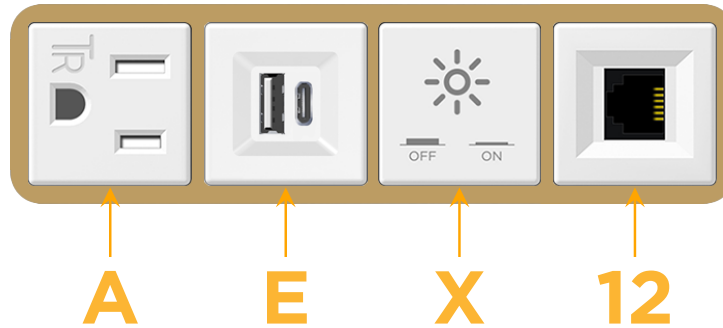

Bezel Finish: **STANDARD BRONZE (ABS)**

Custom Finishes Available M-POWER-4TW-AEX12-BZAB

Features:

Module/Port Options:

- A** Tamper Resistant AC Receptacle
- E** USB-A & USB-C (20W)
- M** Double USB-A (Fast Charging Ports - 18W)
- H** HDMI
- 6** CAT 6
- 12** RJ 12
- X** Switched AC
- Y** 3-Way Switch (Low Voltage)
- V** USB-C (45W High Speed Charging Port)
- S** USB-C (25W High Speed Charging Port)
- R** Switched AC (Rocker Switch)
- D** Dimmer Switch

Plug:

Supplied with Low Profile Flat 45° Angle 120 VAC Plug

Optional Standard Straight 120 VAC Plug

Optional Straight 120 VAC Pass-through Plug

- CLEAN, COMPACT DESIGN
- STREAMLINED
- LOW PROFILE
- SIDE-EXITING CORDS
- PLUG & PLAY
- 6' AC CORD & PLUG (FLAT PLUG STANDARD)
- CUSTOMIZABLE CONFIGURATIONS AND FINISHES
- UL LISTED FOR MOUNTING IN FURNITURE
- 15A

sales@mormax.com

mormax.com

Specs:

Modules/Ports:

- A** Tamper Resistant AC Receptacle
- E** USB-A & USB-C (20W)
- X** Switched AC
- 12** RJ 12

A E X 12