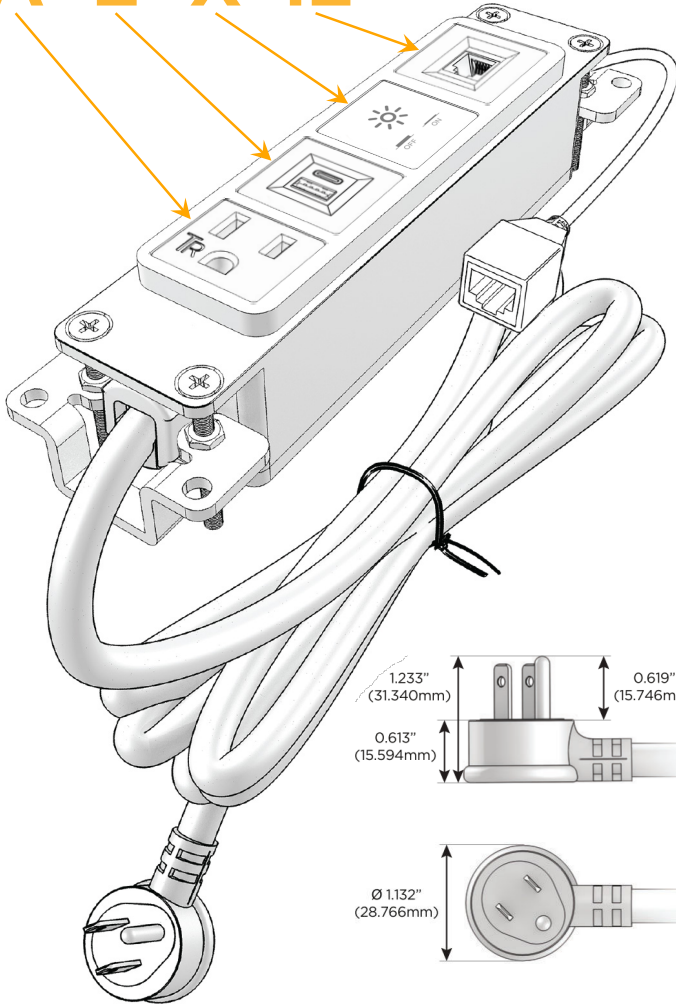

Bezel Finish: **ARCHITECTURAL BRONZE (ABS)**

Custom Finishes Available M-POWER-4TW-AEX12-BZ5AB

Features:

Module/Port Options:

- A** Tamper Resistant AC Receptacle
- E** USB-A & USB-C (20W)
- M** Double USB-A (Fast Charging Ports - 18W)
- H** HDMI
- 6** CAT 6
- 12** RJ 12
- X** Switched AC
- Y** 3-Way Switch (Low Voltage)
- V** USB-C (45W High Speed Charging Port)
- S** USB-C (25W High Speed Charging Port)
- R** Switched AC (Rocker Switch)
- D** Dimmer Switch

Plug:

Supplied with Low Profile Flat 45° Angle 120 VAC Plug

Optional Standard Straight 120 VAC Plug

Optional Straight 120 VAC Pass-through Plug

- CLEAN, COMPACT DESIGN
- STREAMLINED
- LOW PROFILE
- SIDE-EXITING CORDS
- PLUG & PLAY
- 6' AC CORD & PLUG (FLAT PLUG STANDARD)
- CUSTOMIZABLE CONFIGURATIONS AND FINISHES
- UL LISTED FOR MOUNTING IN FURNITURE
- 15A

M-POWER-4T

AC POWER & DATA CONNECTIVITY SOLUTION

M-POWER-4TW-AEX12-BZ5AB

Specs:

Modules/Ports:

- A** Tamper Resistant AC Receptacle
- E** USB-A & USB-C (20W)
- X** Switched AC
- 12** RJ 12

A E X 12

Distributed by