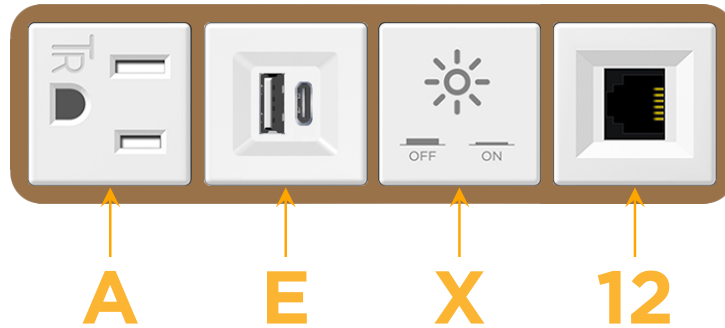

Bezel Finish: **ARCHITECTURAL BRONZE (ABS)**

Custom Finishes Available M-POWER-4TW-AEX12-BZ5AB

Features:

Module/Port Options:

- A** Tamper Resistant AC Receptacle
- E** USB-A & USB-C (20W)
- M** Double USB-A (Fast Charging Ports - 18W)
- H** HDMI
- 6** CAT 6
- 12** RJ 12
- X** Switched AC
- Y** 3-Way Switch (Low Voltage)
- V** USB-C (45W High Speed Charging Port)
- S** USB-C (25W High Speed Charging Port)
- R** Switched AC (Rocker Switch)
- D** Dimmer Switch

Plug:

Supplied with Low Profile Flat 45° Angle 120 VAC Plug

Optional Standard Straight 120 VAC Plug

Optional Straight 120 VAC Pass-through Plug

- CLEAN, COMPACT DESIGN
- STREAMLINED
- LOW PROFILE
- SIDE-EXITING CORDS
- PLUG & PLAY
- 6' AC CORD & PLUG (FLAT PLUG STANDARD)
- CUSTOMIZABLE CONFIGURATIONS AND FINISHES
- UL LISTED FOR MOUNTING IN FURNITURE
- 15A

M-POWER-4T

AC POWER & DATA CONNECTIVITY SOLUTION

M-POWER-4TW-AEX12-BZ5AB

Specs:

Modules/Ports:

- A** Tamper Resistant AC Receptacle
- E** USB-A & USB-C (20W)
- X** Switched AC
- 12** RJ 12

A E X 12

Distributed by