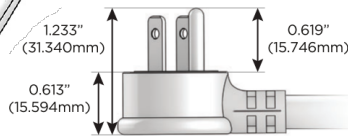

Plug:

Supplied with Low Profile Flat 45° Angle 120 VAC Plug

Optional Standard Straight 120 VAC Plug

Optional Straight 120 VAC Pass-through Plug

- CLEAN, COMPACT DESIGN
- STREAMLINED
- LOW PROFILE
- SIDE-EXITING CORDS
- PLUG & PLAY
- 6' AC CORD & PLUG (FLAT PLUG STANDARD)
- CUSTOMIZABLE CONFIGURATIONS AND FINISHES
- UL LISTED FOR MOUNTING IN FURNITURE
- 15A

M-POWER-4T

AC POWER & DATA CONNECTIVITY SOLUTION

M-POWER-4TW-AEX12-BZ5AB

Specs:

Modules/Ports:

- A** Tamper Resistant AC Receptacle
- E** USB-A & USB-C (20W)
- X** Switched AC
- 12** RJ 12

A E X 12

Distributed by