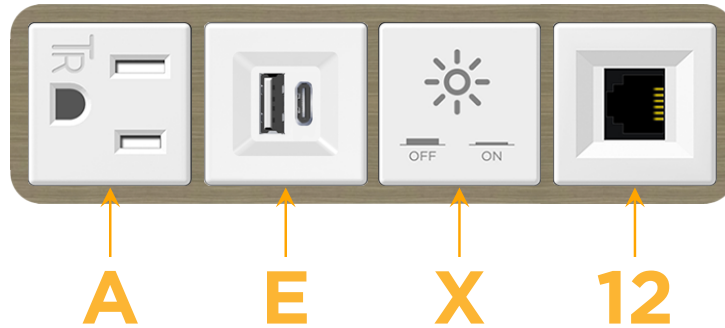

Bezel Finish: **ANTIQUED ARCHITECTURAL BRONZE (ABS)**

Custom Finishes Available M-POWER-4TW-AEX12-BZ5AAB

Features:

Module/Port Options:

- A** Tamper Resistant AC Receptacle
- E** USB-A & USB-C (20W)
- M** Double USB-A (Fast Charging Ports - 18W)
- H** HDMI
- 6** CAT 6
- 12** RJ 12
- X** Switched AC
- Y** 3-Way Switch (Low Voltage)
- V** USB-C (45W High Speed Charging Port)
- S** USB-C (25W High Speed Charging Port)
- R** Switched AC (Rocker Switch)
- D** Dimmer Switch

Plug:

Supplied with Low Profile Flat 45° Angle 120 VAC Plug

Optional Standard Straight 120 VAC Plug

Optional Straight 120 VAC Pass-through Plug

- CLEAN, COMPACT DESIGN
- STREAMLINED
- LOW PROFILE
- SIDE-EXITING CORDS
- PLUG & PLAY
- 6' AC CORD & PLUG (FLAT PLUG STANDARD)
- CUSTOMIZABLE CONFIGURATIONS AND FINISHES
- UL LISTED FOR MOUNTING IN FURNITURE
- 15A

M-POWER-4T

AC POWER & DATA CONNECTIVITY SOLUTION

M-POWER-4TW-AEX12-BZ5AAB

Specs:

Modules/Ports:

- A** Tamper Resistant AC Receptacle
- E** USB-A & USB-C (20W)
- X** Switched AC
- 12** RJ 12

A E X 12

Distributed by