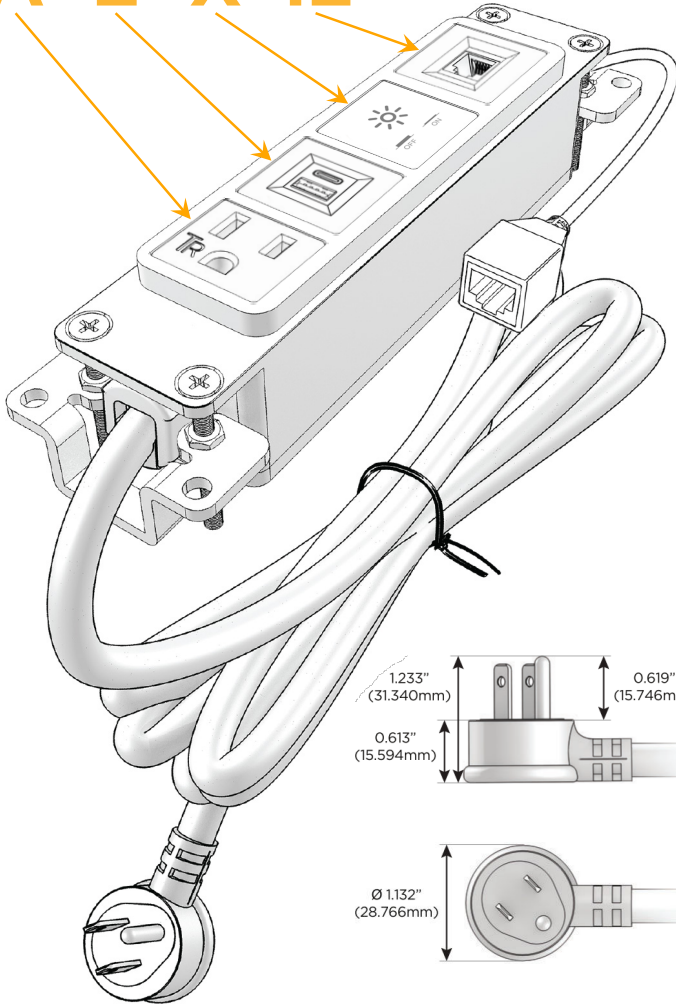

Bezel Finish: **ANTIQUED ARCHITECTURAL BRONZE (ABS)**

Custom Finishes Available M-POWER-4TW-AEX12-BZ5AAB

Features:

Module/Port Options:

- A** Tamper Resistant AC Receptacle
- E** USB-A & USB-C (20W)
- M** Double USB-A (Fast Charging Ports - 18W)
- H** HDMI
- 6** CAT 6
- 12** RJ 12
- X** Switched AC
- Y** 3-Way Switch (Low Voltage)
- V** USB-C (45W High Speed Charging Port)
- S** USB-C (25W High Speed Charging Port)
- R** Switched AC (Rocker Switch)
- D** Dimmer Switch

Plug:

Supplied with Low Profile Flat 45° Angle 120 VAC Plug

Optional Standard Straight 120 VAC Plug

Optional Straight 120 VAC Pass-through Plug

- CLEAN, COMPACT DESIGN
- STREAMLINED
- LOW PROFILE
- SIDE-EXITING CORDS
- PLUG & PLAY
- 6' AC CORD & PLUG (FLAT PLUG STANDARD)
- CUSTOMIZABLE CONFIGURATIONS AND FINISHES
- UL LISTED FOR MOUNTING IN FURNITURE
- 15A

M-POWER-4T

AC POWER & DATA CONNECTIVITY SOLUTION

M-POWER-4TW-AEX12-BZ5AAB

Specs:

Modules/Ports:

- A** Tamper Resistant AC Receptacle
- E** USB-A & USB-C (20W)
- X** Switched AC
- 12** RJ 12

A E X 12

Distributed by