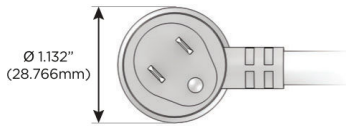

Plug:

Supplied with Low Profile Flat 45° Angle 120 VAC Plug

Optional Standard Straight 120 VAC Plug

Optional Straight 120 VAC Pass-through Plug

- CLEAN, COMPACT DESIGN
- STREAMLINED
- LOW PROFILE
- SIDE-EXITING CORDS
- PLUG & PLAY
- 6' AC CORD & PLUG (FLAT PLUG STANDARD)
- CUSTOMIZABLE CONFIGURATIONS AND FINISHES
- UL LISTED FOR MOUNTING IN FURNITURE
- 15A

M-POWER-4T

AC POWER & DATA CONNECTIVITY SOLUTION

M-POWER-4TW-AEX12-BRAB

Specs:

Modules/Ports:

- A** Tamper Resistant AC Receptacle
- E** USB-A & USB-C (20W)
- X** Switched AC
- 12** RJ 12

A E X 12

Distributed by