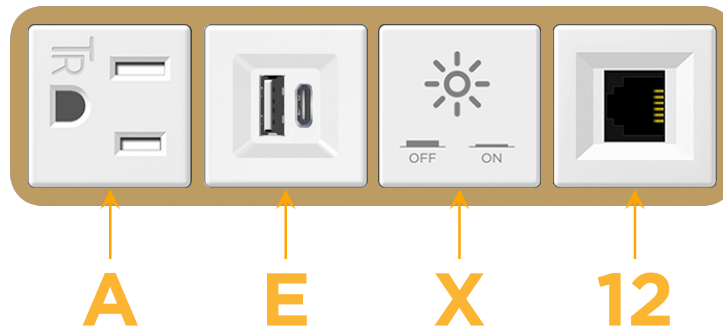

Bezel Finish: **BRASS (ABS)**

Custom Finishes Available M-POWER-4TW-AEX12-BRAB

Features:

Module/Port Options:

- A** Tamper Resistant AC Receptacle
- E** USB-A & USB-C (20W)
- M** Double USB-A (Fast Charging Ports - 18W)
- H** HDMI
- 6** CAT 6
- 12** RJ 12
- X** Switched AC
- Y** 3-Way Switch (Low Voltage)
- V** USB-C (45W High Speed Charging Port)
- S** USB-C (25W High Speed Charging Port)
- R** Switched AC (Rocker Switch)
- D** Dimmer Switch

Plug:

Supplied with Low Profile Flat 45° Angle 120 VAC Plug

Optional Standard Straight 120 VAC Plug

Optional Straight 120 VAC Pass-through Plug

- CLEAN, COMPACT DESIGN
- STREAMLINED
- LOW PROFILE
- SIDE-EXITING CORDS
- PLUG & PLAY
- 6' AC CORD & PLUG (FLAT PLUG STANDARD)
- CUSTOMIZABLE CONFIGURATIONS AND FINISHES
- UL LISTED FOR MOUNTING IN FURNITURE
- 15A

M-POWER-4T

AC POWER & DATA CONNECTIVITY SOLUTION

M-POWER-4TW-AEX12-BRAB

Specs:

Modules/Ports:

- A** Tamper Resistant AC Receptacle
- E** USB-A & USB-C (20W)
- X** Switched AC
- 12** RJ 12

A E X 12

Distributed by