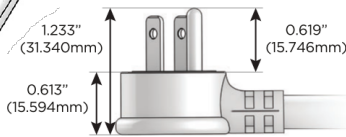

Plug:

Supplied with Low Profile Flat 45° Angle 120 VAC Plug

Optional Standard Straight 120 VAC Plug

Optional Straight 120 VAC Pass-through Plug

- CLEAN, COMPACT DESIGN
- STREAMLINED
- LOW PROFILE
- SIDE-EXITING CORDS
- PLUG & PLAY
- 6' AC CORD & PLUG (FLAT PLUG STANDARD)
- CUSTOMIZABLE CONFIGURATIONS AND FINISHES
- UL LISTED FOR MOUNTING IN FURNITURE
- 15A

M-POWER-4T

AC POWER & DATA CONNECTIVITY SOLUTION

M-POWER-4TW-AEX12-BRAB

Specs:

Modules/Ports:

- A** Tamper Resistant AC Receptacle
- E** USB-A & USB-C (20W)
- X** Switched AC
- 12** RJ 12

A E X 12

Distributed by