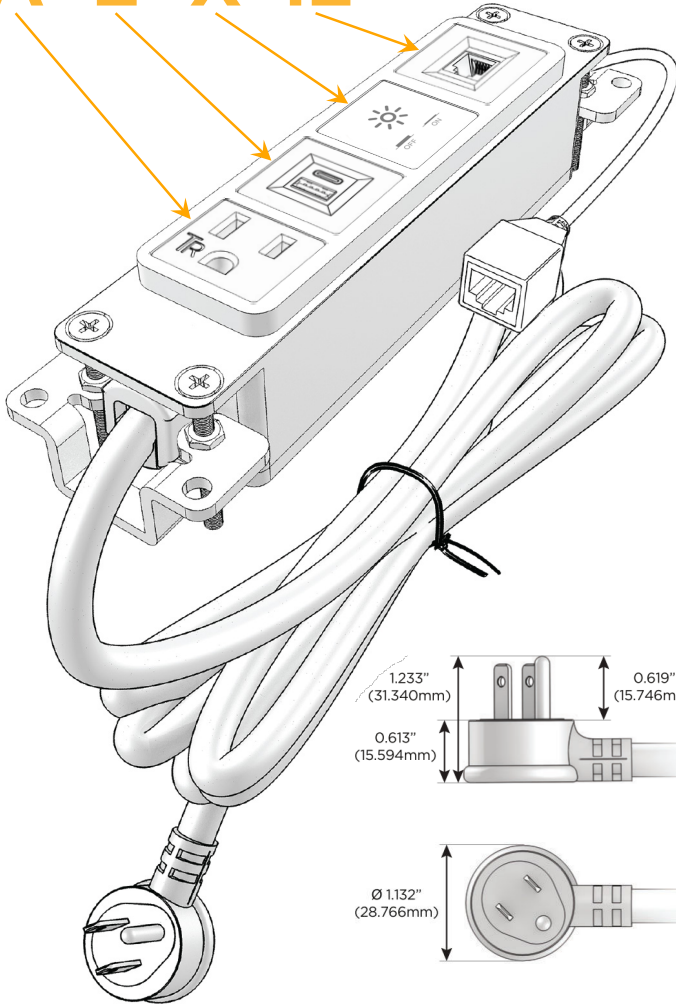

Bezel Finish: **BRASS (ABS)**

Custom Finishes Available M-POWER-4TW-AEX12-BRAB

Features:

Module/Port Options:

- A** Tamper Resistant AC Receptacle
- E** USB-A & USB-C (20W)
- M** Double USB-A (Fast Charging Ports - 18W)
- H** HDMI
- 6** CAT 6
- 12** RJ 12
- X** Switched AC
- Y** 3-Way Switch (Low Voltage)
- V** USB-C (45W High Speed Charging Port)
- S** USB-C (25W High Speed Charging Port)
- R** Switched AC (Rocker Switch)
- D** Dimmer Switch

Plug:

Supplied with Low Profile Flat 45° Angle 120 VAC Plug

Optional Standard Straight 120 VAC Plug

Optional Straight 120 VAC Pass-through Plug

- CLEAN, COMPACT DESIGN
- STREAMLINED
- LOW PROFILE
- SIDE-EXITING CORDS
- PLUG & PLAY
- 6' AC CORD & PLUG (FLAT PLUG STANDARD)
- CUSTOMIZABLE CONFIGURATIONS AND FINISHES
- UL LISTED FOR MOUNTING IN FURNITURE
- 15A

M-POWER-4T

AC POWER & DATA CONNECTIVITY SOLUTION

M-POWER-4TW-AEX12-BRAB

Specs:

Modules/Ports:

- A** Tamper Resistant AC Receptacle
- E** USB-A & USB-C (20W)
- X** Switched AC
- 12** RJ 12

A E X 12

Distributed by