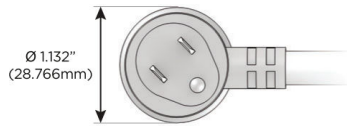

Plug:

Supplied with Low Profile Flat 45° Angle 120 VAC Plug

Optional Standard Straight 120 VAC Plug

Optional Straight 120 VAC Pass-through Plug

- CLEAN, COMPACT DESIGN
- STREAMLINED
- LOW PROFILE
- SIDE-EXITING CORDS
- PLUG & PLAY
- 6' AC CORD & PLUG (FLAT PLUG STANDARD)
- CUSTOMIZABLE CONFIGURATIONS AND FINISHES
- UL LISTED FOR MOUNTING IN FURNITURE
- 15A

M-POWER-4T

AC POWER & DATA CONNECTIVITY SOLUTION

M-POWER-4TW-AEX12-BRAAB

Specs:

Modules/Ports:

- A** Tamper Resistant AC Receptacle
- E** USB-A & USB-C (20W)
- X** Switched AC
- 12** RJ 12

A E X 12

Distributed by