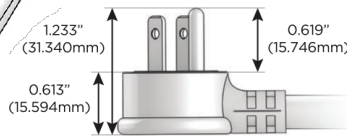

Plug:

Supplied with Low Profile Flat 45° Angle 120 VAC Plug

Optional Standard Straight 120 VAC Plug

Optional Straight 120 VAC Pass-through Plug

- CLEAN, COMPACT DESIGN
- STREAMLINED
- LOW PROFILE
- SIDE-EXITING CORDS
- PLUG & PLAY
- 6' AC CORD & PLUG (FLAT PLUG STANDARD)
- CUSTOMIZABLE CONFIGURATIONS AND FINISHES
- UL LISTED FOR MOUNTING IN FURNITURE
- 15A

M-POWER-4T

AC POWER & DATA CONNECTIVITY SOLUTION

M-POWER-4TW-AEX12-BRAAB

Specs:

Modules/Ports:

- A** Tamper Resistant AC Receptacle
- E** USB-A & USB-C (20W)
- X** Switched AC
- 12** RJ 12

A E X 12

Distributed by