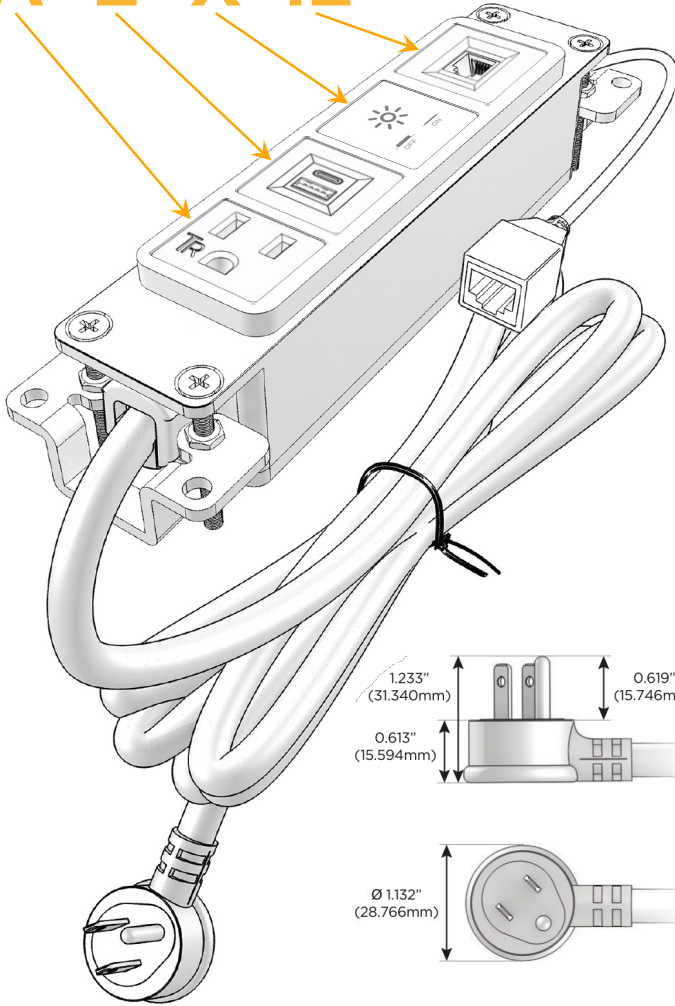

Bezel Finish: **BRASS ANTIQUED (ABS)**

Custom Finishes Available M-POWER-4TW-AEX12-BRAAB

Features:

Module/Port Options:

- A** Tamper Resistant AC Receptacle
- E** USB-A & USB-C (20W)
- M** Double USB-A (Fast Charging Ports - 18W)
- H** HDMI
- 6** CAT 6
- 12** RJ 12
- X** Switched AC
- Y** 3-Way Switch (Low Voltage)
- V** USB-C (45W High Speed Charging Port)
- S** USB-C (25W High Speed Charging Port)
- R** Switched AC (Rocker Switch)
- D** Dimmer Switch

Plug:

Supplied with Low Profile Flat 45° Angle 120 VAC Plug

Optional Standard Straight 120 VAC Plug

Optional Straight 120 VAC Pass-through Plug

- CLEAN, COMPACT DESIGN
- STREAMLINED
- LOW PROFILE
- SIDE-EXITING CORDS
- PLUG & PLAY
- 6' AC CORD & PLUG (FLAT PLUG STANDARD)
- CUSTOMIZABLE CONFIGURATIONS AND FINISHES
- UL LISTED FOR MOUNTING IN FURNITURE
- 15A

M-POWER-4T

AC POWER & DATA CONNECTIVITY SOLUTION

M-POWER-4TW-AEX12-BRAAB

Specs:

Modules/Ports:

- A** Tamper Resistant AC Receptacle
- E** USB-A & USB-C (20W)
- X** Switched AC
- 12** RJ 12

A E X 12

Distributed by