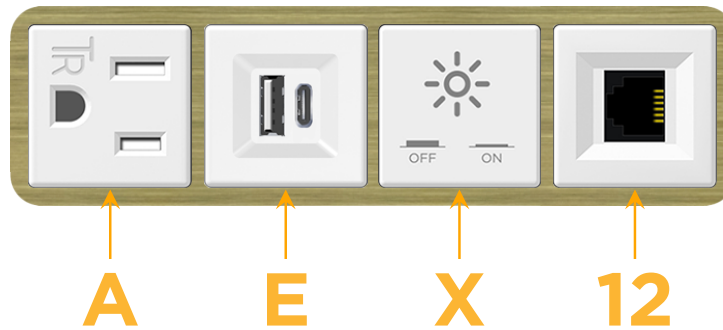

Bezel Finish: **BRASS ANTIQUED (ABS)**

Custom Finishes Available M-POWER-4TW-AEX12-BRAAB

Features:

Module/Port Options:

- A** Tamper Resistant AC Receptacle
- E** USB-A & USB-C (20W)
- M** Double USB-A (Fast Charging Ports - 18W)
- H** HDMI
- 6** CAT 6
- 12** RJ 12
- X** Switched AC
- Y** 3-Way Switch (Low Voltage)
- V** USB-C (45W High Speed Charging Port)
- S** USB-C (25W High Speed Charging Port)
- R** Switched AC (Rocker Switch)
- D** Dimmer Switch

Plug:

Supplied with Low Profile Flat 45° Angle 120 VAC Plug

Optional Standard Straight 120 VAC Plug

Optional Straight 120 VAC Pass-through Plug

- CLEAN, COMPACT DESIGN
- STREAMLINED
- LOW PROFILE
- SIDE-EXITING CORDS
- PLUG & PLAY
- 6' AC CORD & PLUG (FLAT PLUG STANDARD)
- CUSTOMIZABLE CONFIGURATIONS AND FINISHES
- UL LISTED FOR MOUNTING IN FURNITURE
- 15A

M-POWER-4T

AC POWER & DATA CONNECTIVITY SOLUTION

M-POWER-4TW-AEX12-BRAAB

Specs:

Modules/Ports:

- A** Tamper Resistant AC Receptacle
- E** USB-A & USB-C (20W)
- X** Switched AC
- 12** RJ 12

A E X 12

Distributed by