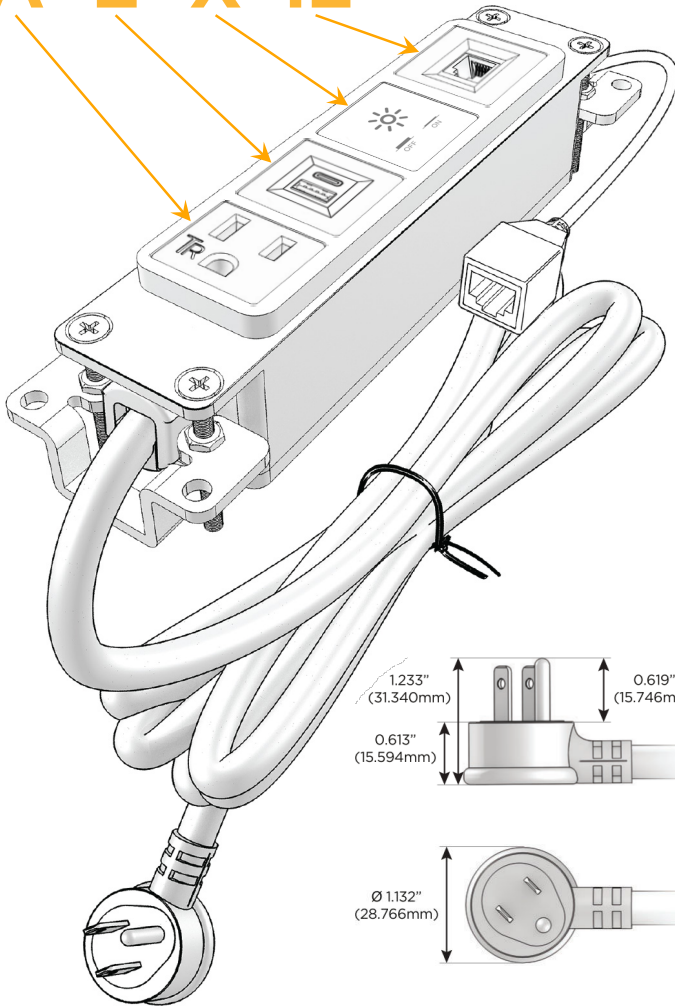

M-POWER-4T

AC POWER & DATA CONNECTIVITY SOLUTION

M-POWER-4TW-AEX12-BAB

Specs:

Modules/Ports:

- **A** Tamper Resistant AC Receptacle
- **E** USB-A & USB-C (20W)
- **X** Switched AC
- **12** RJ 12

A E X 12