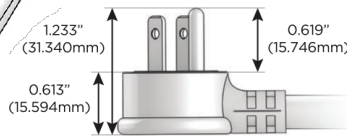

M-POWER-4T

AC POWER & DATA CONNECTIVITY SOLUTION

M-POWER-4TW-AEX12-BAB

Specs:

Modules/Ports:

- **A** Tamper Resistant AC Receptacle
- **E** USB-A & USB-C (20W)
- **X** Switched AC
- **12** RJ 12

A E X 12