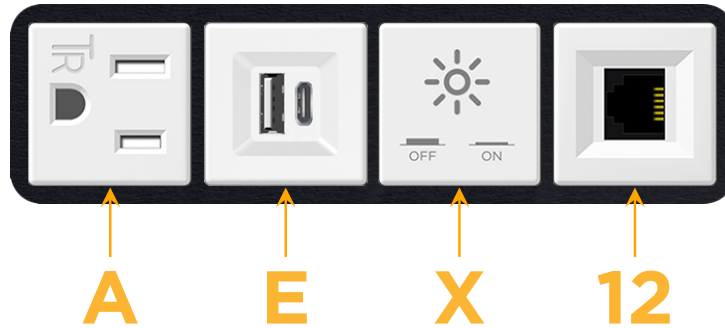

M-POWER-4T

AC POWER & DATA CONNECTIVITY SOLUTION

M-POWER-4TW-AEX12-BAB

Distributed by

Mormax Company, Inc.

8 Westchester Plaza

Elmsford, NY 10523

914-699-0101

sales@mormax.com

mormax.com

Metro Light & Power's line of power & data solutions offers sophisticated design elements combined with greater ease of installation. Streamlined and low-profile, enhanced by side-exiting cords, our outlets advance the industry with their cutting edge look and feel. We believe flexibility is key, and we provide a variety of mounting options, including the ability to mount in limited spaces. Our outlets are available in many finishes and configurations, in addition to a custom color and finish capability for our clients.

Bezel Finish: **BLACK (ABS)**

Custom Finishes Available M-POWER-4TW-AEX12-BAB

Features:

Module/Port Options:

- **A** Tamper Resistant AC Receptacle
- **E** USB-A & USB-C (20W)
- **M** Double USB-A (Fast Charging Ports - 18W)
- **H** HDMI
- **6** CAT 6
- **12** RJ 12
- **X** Switched AC
- **Y** 3-Way Switch (Low Voltage)
- **V** USB-C (45W High Speed Charging Port)
- **S** USB-C (25W High Speed Charging Port)
- **R** Switched AC (Rocker Switch)
- **D** Dimmer Switch

Plug:

Supplied with Low Profile Flat 45° Angle 120 VAC Plug

Optional Standard Straight 120 VAC Plug

Optional Straight 120 VAC Pass-through Plug

- CLEAN, COMPACT DESIGN
- STREAMLINED
- LOW PROFILE
- SIDE-EXITING CORDS
- PLUG & PLAY
- 6' AC CORD & PLUG (FLAT PLUG STANDARD)
- CUSTOMIZABLE CONFIGURATIONS AND FINISHES
- UL LISTED FOR MOUNTING IN FURNITURE
- 15A