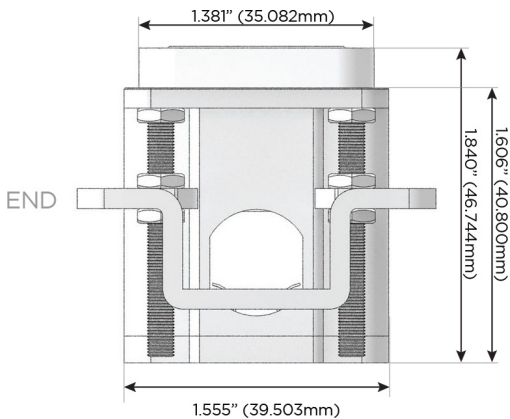

Plug:

Supplied with Low Profile Flat 45° Angle 120 VAC Plug

Optional Standard Straight 120 VAC Plug

Optional Straight 120 VAC Pass-through Plug

- CLEAN, COMPACT DESIGN
- STREAMLINED
- LOW PROFILE
- SIDE-EXITING CORDS
- PLUG & PLAY
- 6' AC CORD & PLUG (FLAT PLUG STANDARD)
- CUSTOMIZABLE CONFIGURATIONS AND FINISHES
- UL LISTED FOR MOUNTING IN FURNITURE
- 15A

M-POWER-4T

AC POWER & DATA CONNECTIVITY SOLUTION

M-POWER-4TW-AEX12-B2AB

Specs:

Modules/Ports:

- A** Tamper Resistant AC Receptacle
- E** USB-A & USB-C (20W)
- X** Switched AC
- 12** RJ 12

A E X 12

Distributed by