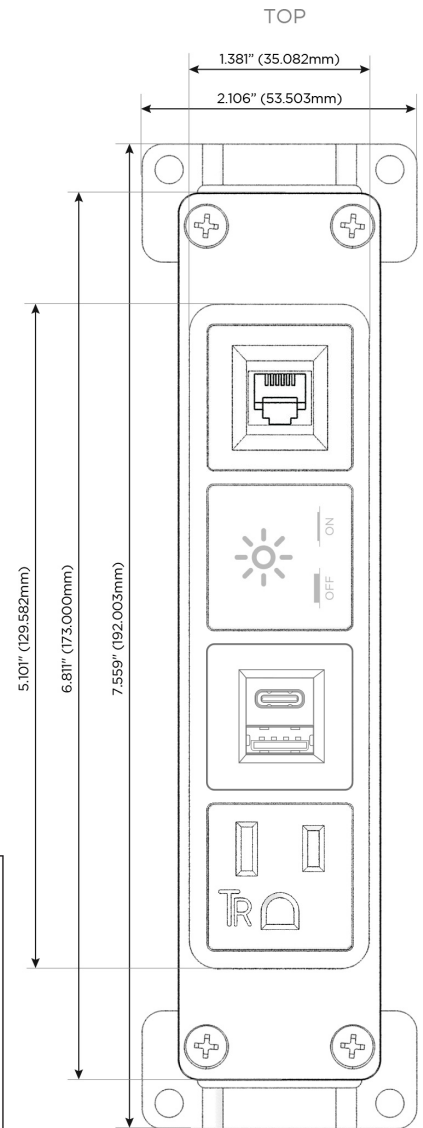

Bezel Finish: **SATIN BLACK (ABS)**

Custom Finishes Available M-POWER-4TW-AEX12-B2AB

Features:

Module/Port Options:

- A** Tamper Resistant AC Receptacle
- E** USB-A & USB-C (20W)
- M** Double USB-A (Fast Charging Ports - 18W)
- H** HDMI
- 6** CAT 6
- 12** RJ 12
- X** Switched AC
- Y** 3-Way Switch (Low Voltage)
- V** USB-C (45W High Speed Charging Port)
- S** USB-C (25W High Speed Charging Port)
- R** Switched AC (Rocker Switch)
- D** Dimmer Switch

Plug:

Supplied with Low Profile Flat 45° Angle 120 VAC Plug

Optional Standard Straight 120 VAC Plug

Optional Straight 120 VAC Pass-through Plug

- CLEAN, COMPACT DESIGN
- STREAMLINED
- LOW PROFILE
- SIDE-EXITING CORDS
- PLUG & PLAY
- 6' AC CORD & PLUG (FLAT PLUG STANDARD)
- CUSTOMIZABLE CONFIGURATIONS AND FINISHES
- UL LISTED FOR MOUNTING IN FURNITURE
- 15A

M-POWER-4T

AC POWER & DATA CONNECTIVITY SOLUTION

M-POWER-4TW-AEX12-B2AB

Specs:

Modules/Ports:

- A** Tamper Resistant AC Receptacle
- E** USB-A & USB-C (20W)
- X** Switched AC
- 12** RJ 12

A E X 12

Distributed by