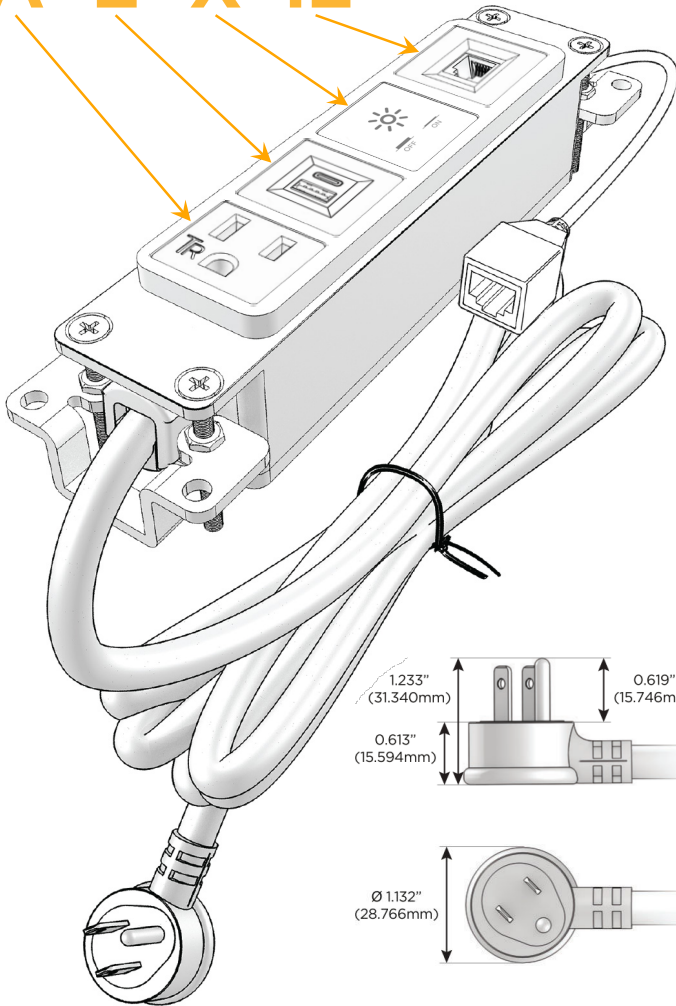

Bezel Finish: **SATIN BLACK (ABS)**

Custom Finishes Available M-POWER-4TW-AEX12-B2AB

Features:

Module/Port Options:

- A** Tamper Resistant AC Receptacle
- E** USB-A & USB-C (20W)
- M** Double USB-A (Fast Charging Ports - 18W)
- H** HDMI
- 6** CAT 6
- 12** RJ 12
- X** Switched AC
- Y** 3-Way Switch (Low Voltage)
- V** USB-C (45W High Speed Charging Port)
- S** USB-C (25W High Speed Charging Port)
- R** Switched AC (Rocker Switch)
- D** Dimmer Switch

Plug:

Supplied with Low Profile Flat 45° Angle 120 VAC Plug

Optional Standard Straight 120 VAC Plug

Optional Straight 120 VAC Pass-through Plug

- CLEAN, COMPACT DESIGN
- STREAMLINED
- LOW PROFILE
- SIDE-EXITING CORDS
- PLUG & PLAY
- 6' AC CORD & PLUG (FLAT PLUG STANDARD)
- CUSTOMIZABLE CONFIGURATIONS AND FINISHES
- UL LISTED FOR MOUNTING IN FURNITURE
- 15A

M-POWER-4T

AC POWER & DATA CONNECTIVITY SOLUTION

M-POWER-4TW-AEX12-B2AB

Specs:

Modules/Ports:

- A** Tamper Resistant AC Receptacle
- E** USB-A & USB-C (20W)
- X** Switched AC
- 12** RJ 12

A E X 12

Distributed by