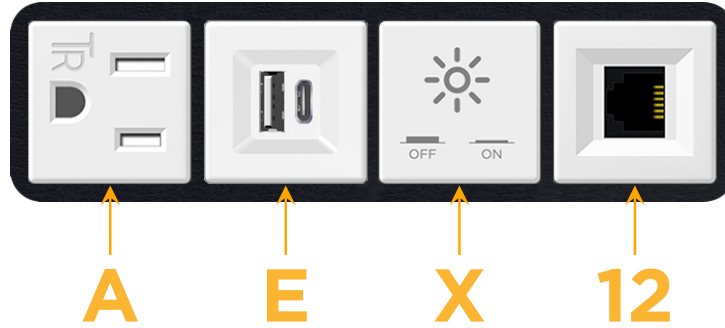

Bezel Finish: **SATIN BLACK (ABS)**

Custom Finishes Available M-POWER-4TW-AEX12-B2AB

Features:

Module/Port Options:

- A** Tamper Resistant AC Receptacle
- E** USB-A & USB-C (20W)
- M** Double USB-A (Fast Charging Ports - 18W)
- H** HDMI
- 6** CAT 6
- 12** RJ 12
- X** Switched AC
- Y** 3-Way Switch (Low Voltage)
- V** USB-C (45W High Speed Charging Port)
- S** USB-C (25W High Speed Charging Port)
- R** Switched AC (Rocker Switch)
- D** Dimmer Switch

Plug:

Supplied with Low Profile Flat 45° Angle 120 VAC Plug

Optional Standard Straight 120 VAC Plug

Optional Straight 120 VAC Pass-through Plug

- CLEAN, COMPACT DESIGN
- STREAMLINED
- LOW PROFILE
- SIDE-EXITING CORDS
- PLUG & PLAY
- 6' AC CORD & PLUG (FLAT PLUG STANDARD)
- CUSTOMIZABLE CONFIGURATIONS AND FINISHES
- UL LISTED FOR MOUNTING IN FURNITURE
- 15A

M-POWER-4T

AC POWER & DATA CONNECTIVITY SOLUTION

M-POWER-4TW-AEX12-B2AB

Specs:

Modules/Ports:

- A** Tamper Resistant AC Receptacle
- E** USB-A & USB-C (20W)
- X** Switched AC
- 12** RJ 12

A E X 12

Distributed by