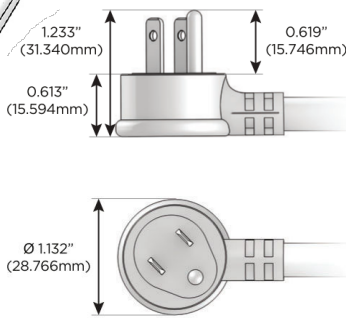

Plug:

Supplied with Low Profile Flat 45° Angle 120 VAC Plug

Optional Standard Straight 120 VAC Plug

Optional Straight 120 VAC Pass-through Plug

- CLEAN, COMPACT DESIGN
- STREAMLINED
- LOW PROFILE
- SIDE-EXITING CORDS
- PLUG & PLAY
- 6' AC CORD & PLUG (FLAT PLUG STANDARD)
- CUSTOMIZABLE CONFIGURATIONS AND FINISHES
- UL LISTED FOR MOUNTING IN FURNITURE
- 15A

M-POWER-4T

AC POWER & DATA CONNECTIVITY SOLUTION

M-POWER-4TW-AEX12-B2AB

Specs:

Modules/Ports:

- A** Tamper Resistant AC Receptacle
- E** USB-A & USB-C (20W)
- X** Switched AC
- 12** RJ 12

A E X 12

Distributed by