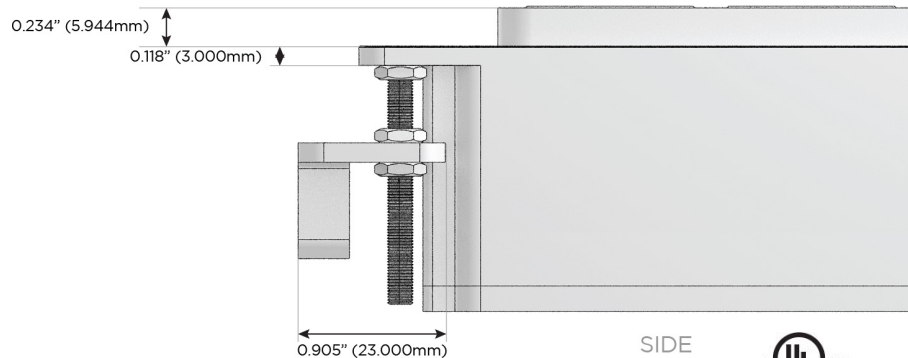

M-POWER-4T

AC POWER & DATA CONNECTIVITY SOLUTION

M-POWER-4TW-AEX12-B2AB

Specs:

Modules/Ports:

- A** Tamper Resistant AC Receptacle
- E** USB-A & USB-C (20W)
- X** Switched AC
- 12** RJ 12

A E X 12

Distributed by