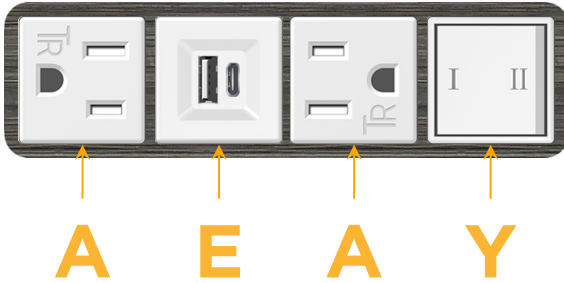

M-POWER-4T

AC POWER & DATA CONNECTIVITY SOLUTION

M-POWER-4TW-AEAY-S3AB(2)

Distributed by

Mormax Company, Inc.

8 Westchester Plaza

Elmsford, NY 10523

914-699-0101

sales@mormax.com

mormax.com

Metro Light & Power's line of power & data solutions offers sophisticated design elements combined with greater ease of installation. Streamlined and low-profile, enhanced by side-exiting cords, our outlets advance the industry with their cutting edge look and feel. We believe flexibility is key, and we provide a variety of mounting options, including the ability to mount in limited spaces. Our outlets are available in many finishes and configurations, in addition to a custom color and finish capability for our clients.

Bezel Finish: **GUNMETAL (ABS)**

Custom Finishes Available M-POWER-4TW-AEAY-S3AB(2)

Features:

Module/Port Options:

- **A** Tamper Resistant AC Receptacle
- **E** USB-A & USB-C (20W)
- **M** Double USB-A (Fast Charging Ports - 18W)
- **H** HDMI
- **6** CAT 6
- **12** RJ 12
- **X** Switched AC
- **Y** 3-Way Switch (Low Voltage)
- **V** USB-C (45W High Speed Charging Port)
- **S** USB-C (25W High Speed Charging Port)
- **R** Switched AC (Rocker Switch)
- **D** Dimmer Switch

Plug:

Supplied with Low Profile Flat 45° Angle 120 VAC Plug

Optional Standard Straight 120 VAC Plug

Optional Straight 120 VAC Pass-through Plug

- CLEAN, COMPACT DESIGN
- STREAMLINED
- LOW PROFILE
- SIDE-EXITING CORDS
- PLUG & PLAY
- 6' AC CORD & PLUG (FLAT PLUG STANDARD)
- CUSTOMIZABLE CONFIGURATIONS AND FINISHES
- UL LISTED FOR MOUNTING IN FURNITURE
- 15A

UL LISTED AND APPROVED FOR USE ONLY WITH METRO LIGHT & POWER'S UL LISTED LEDS & CLASS 2 UL LISTED LED DRIVERS