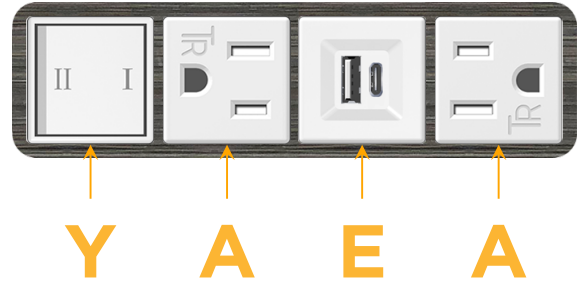

M-POWER-4T

AC POWER & DATA CONNECTIVITY SOLUTION

M-POWER-4TW-AEAY-S3AB(2)

Distributed by

Mormax Company, Inc.

8 Westchester Plaza

Elmsford, NY 10523

914-699-0101

sales@mormax.com

mormax.com

Metro Light & Power's line of power & data solutions offers sophisticated design elements combined with greater ease of installation. Streamlined and low-profile, enhanced by side-exiting cords, our outlets advance the industry with their cutting edge look and feel. We believe flexibility is key, and we provide a variety of mounting options, including the ability to mount in limited spaces. Our outlets are available in many finishes and configurations, in addition to a custom color and finish capability for our clients.

Bezel Finish: **GUNMETAL (ABS)**

Custom Finishes Available M-POWER-4TW-AEAY-S3AB(2)

Features:

Module/Port Options:

- **A** Tamper Resistant AC Receptacle
- **E** USB-A & USB-C (20W)
- **M** Double USB-A (Fast Charging Ports - 18W)
- **H** HDMI
- **6** CAT 6
- **12** RJ 12
- **X** Switched AC
- **Y** 3-Way Switch (Low Voltage)
- **V** USB-C (45W High Speed Charging Port)
- **S** USB-C (25W High Speed Charging Port)
- **R** Switched AC (Rocker Switch)
- **D** Dimmer Switch

Plug:

Supplied with Low Profile Flat 45° Angle 120 VAC Plug

Optional Standard Straight 120 VAC Plug

Optional Straight 120 VAC Pass-through Plug

- CLEAN, COMPACT DESIGN
- STREAMLINED
- LOW PROFILE
- SIDE-EXITING CORDS
- PLUG & PLAY
- 6' AC CORD & PLUG (FLAT PLUG STANDARD)
- CUSTOMIZABLE CONFIGURATIONS AND FINISHES
- UL LISTED FOR MOUNTING IN FURNITURE
- 15A

UL LISTED AND APPROVED FOR USE ONLY WITH METRO LIGHT & POWER'S UL LISTED LEDS & CLASS 2 UL LISTED LED DRIVERS