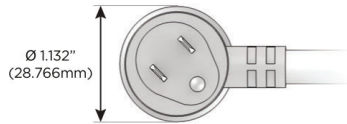

Plug:

Supplied with Low Profile Flat 45° Angle 120 VAC Plug

Optional Standard Straight 120 VAC Plug

Optional Straight 120 VAC Pass-through Plug

- CLEAN, COMPACT DESIGN
- STREAMLINED
- LOW PROFILE
- SIDE-EXITING CORDS
- PLUG & PLAY
- 6' AC CORD & PLUG (FLAT PLUG STANDARD)
- CUSTOMIZABLE CONFIGURATIONS AND FINISHES
- UL LISTED FOR MOUNTING IN FURNITURE
- 15A

M-POWER-4T

AC POWER & DATA CONNECTIVITY SOLUTION

M-POWER-4TW-AEAX-CRAB

Specs:

Modules/Ports:

- A** Tamper Resistant AC Receptacle
- E** USB-A & USB-C (20W)
- X** Switched AC

A E X

Distributed by