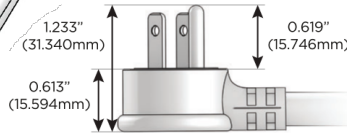

M-POWER-4T

AC POWER & DATA CONNECTIVITY SOLUTION

M-POWER-4TW-AEAX-CRAB

Specs:

Modules/Ports:

- A** Tamper Resistant AC Receptacle
- E** USB-A & USB-C (20W)
- X** Switched AC

A E X

Distributed by