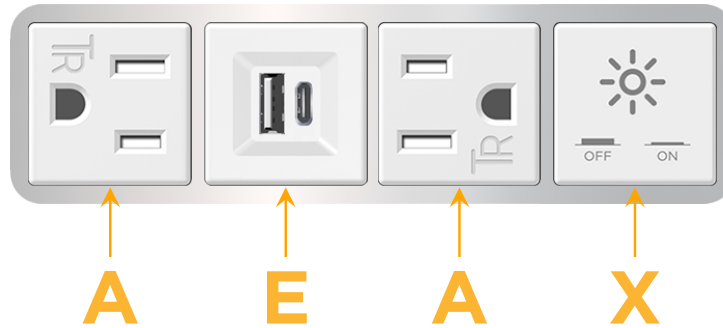

Bezel Finish: **CHROME (ABS)**

Custom Finishes Available M-POWER-4TW-AEAX-CRAB

Features:

Module/Port Options:

- A** Tamper Resistant AC Receptacle
- E** USB-A & USB-C (20W)
- M** Double USB-A (Fast Charging Ports - 18W)
- H** HDMI
- 6** CAT 6
- 12** RJ 12
- X** Switched AC
- Y** 3-Way Switch (Low Voltage)
- V** USB-C (45W High Speed Charging Port)
- S** USB-C (25W High Speed Charging Port)
- R** Switched AC (Rocker Switch)
- D** Dimmer Switch

Plug:

Supplied with Low Profile Flat 45° Angle 120 VAC Plug

Optional Standard Straight 120 VAC Plug

Optional Straight 120 VAC Pass-through Plug

- CLEAN, COMPACT DESIGN
- STREAMLINED
- LOW PROFILE
- SIDE-EXITING CORDS
- PLUG & PLAY
- 6' AC CORD & PLUG (FLAT PLUG STANDARD)
- CUSTOMIZABLE CONFIGURATIONS AND FINISHES
- UL LISTED FOR MOUNTING IN FURNITURE
- 15A

M-POWER-4T

AC POWER & DATA CONNECTIVITY SOLUTION

M-POWER-4TW-AEAX-CRAB

Specs:

Modules/Ports:

- A** Tamper Resistant AC Receptacle
- E** USB-A & USB-C (20W)
- X** Switched AC

A E X

Distributed by