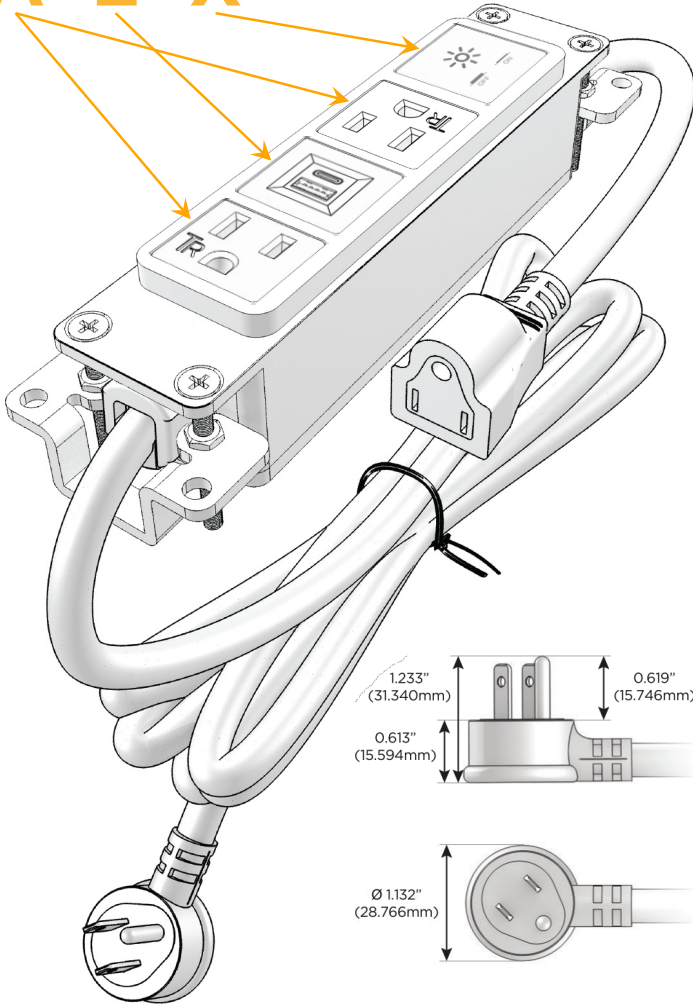

Bezel Finish: **CHROME (ABS)**

Custom Finishes Available M-POWER-4TW-AEAX-CRAB

Features:

Module/Port Options:

- A** Tamper Resistant AC Receptacle
- E** USB-A & USB-C (20W)
- M** Double USB-A (Fast Charging Ports - 18W)
- H** HDMI
- 6** CAT 6
- 12** RJ 12
- X** Switched AC
- Y** 3-Way Switch (Low Voltage)
- V** USB-C (45W High Speed Charging Port)
- S** USB-C (25W High Speed Charging Port)
- R** Switched AC (Rocker Switch)
- D** Dimmer Switch

Plug:

Supplied with Low Profile Flat 45° Angle 120 VAC Plug

Optional Standard Straight 120 VAC Plug

Optional Straight 120 VAC Pass-through Plug

- CLEAN, COMPACT DESIGN
- STREAMLINED
- LOW PROFILE
- SIDE-EXITING CORDS
- PLUG & PLAY
- 6' AC CORD & PLUG (FLAT PLUG STANDARD)
- CUSTOMIZABLE CONFIGURATIONS AND FINISHES
- UL LISTED FOR MOUNTING IN FURNITURE
- 15A

M-POWER-4T

AC POWER & DATA CONNECTIVITY SOLUTION

M-POWER-4TW-AEAX-CRAB

Specs:

Modules/Ports:

- A** Tamper Resistant AC Receptacle
- E** USB-A & USB-C (20W)
- X** Switched AC

A E X

Distributed by