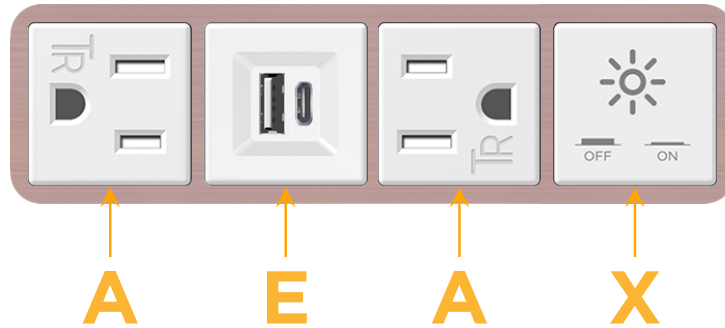

M-POWER-4T

AC POWER & DATA CONNECTIVITY SOLUTION

M-POWER-4TW-AEAX-CHAB

Distributed by

Mormax Company, Inc.

8 Westchester Plaza

Elmsford, NY 10523

914-699-0101

sales@mormax.com

mormax.com

Metro Light & Power's line of power & data solutions offers sophisticated design elements combined with greater ease of installation. Streamlined and low-profile, enhanced by side-exiting cords, our outlets advance the industry with their cutting edge look and feel. We believe flexibility is key, and we provide a variety of mounting options, including the ability to mount in limited spaces. Our outlets are available in many finishes and configurations, in addition to a custom color and finish capability for our clients.

Bezel Finish: **CHAMPAGNE (ABS)**

Custom Finishes Available M-POWER-4TW-AEAX-CHAB

Features:

Module/Port Options:

- **A** Tamper Resistant AC Receptacle
- **E** USB-A & USB-C (20W)
- **M** Double USB-A (Fast Charging Ports - 18W)
- **H** HDMI
- **6** CAT 6
- **12** RJ 12
- **X** Switched AC
- **Y** 3-Way Switch (Low Voltage)
- **V** USB-C (45W High Speed Charging Port)
- **S** USB-C (25W High Speed Charging Port)
- **R** Switched AC (Rocker Switch)
- **D** Dimmer Switch

Plug:

Supplied with Low Profile Flat 45° Angle 120 VAC Plug

Optional Standard Straight 120 VAC Plug

Optional Straight 120 VAC Pass-through Plug

- CLEAN, COMPACT DESIGN
- STREAMLINED
- LOW PROFILE
- SIDE-EXITING CORDS
- PLUG & PLAY
- 6' AC CORD & PLUG (FLAT PLUG STANDARD)
- CUSTOMIZABLE CONFIGURATIONS AND FINISHES
- UL LISTED FOR MOUNTING IN FURNITURE
- 15A