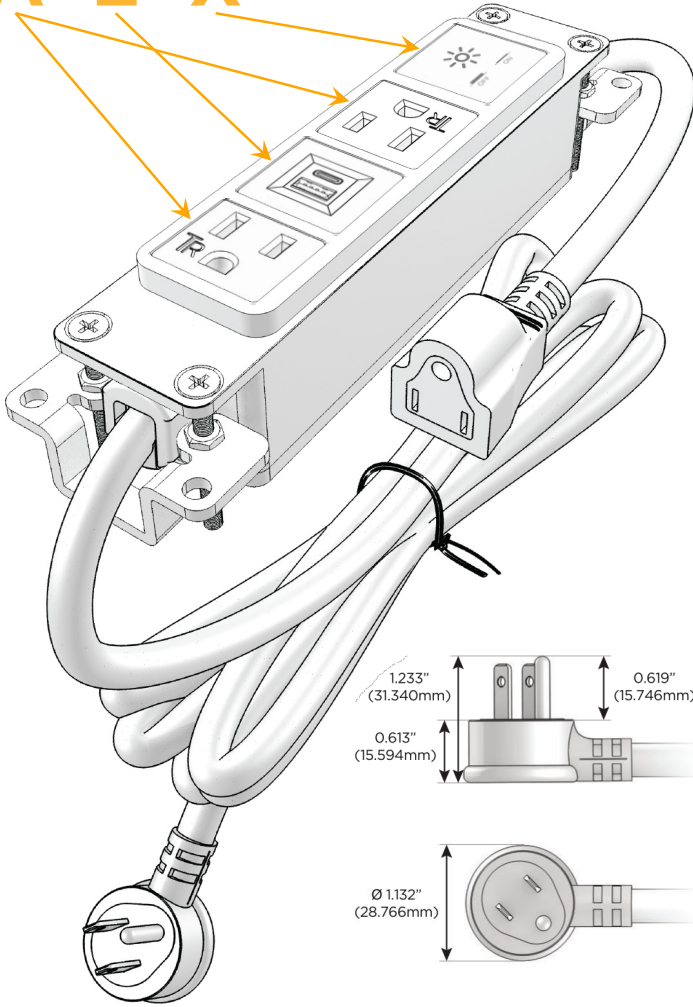

### Module/Port Options:

- A** Tamper Resistant AC Receptacle
- E** USB-A & USB-C (20W)
- M** Double USB-A (Fast Charging Ports - 18W)
- H** HDMI
- 6** CAT 6
- 12** RJ 12
- X** Switched AC
- Y** 3-Way Switch (Low Voltage)
- V** USB-C (45W High Speed Charging Port)
- S** USB-C (25W High Speed Charging Port)
- R** Switched AC (Rocker Switch)
- D** Dimmer Switch

### Plug:

Supplied with Low Profile Flat 45° Angle 120 VAC Plug

Optional Standard Straight 120 VAC Plug

Optional Straight 120 VAC Pass-through Plug

- CLEAN, COMPACT DESIGN
- STREAMLINED
- LOW PROFILE
- SIDE-EXITING CORDS
- PLUG & PLAY
- 6' AC CORD & PLUG (FLAT PLUG STANDARD)
- CUSTOMIZABLE CONFIGURATIONS AND FINISHES
- UL LISTED FOR MOUNTING IN FURNITURE
- 15A

# M-POWER-4T

AC POWER & DATA CONNECTIVITY SOLUTION

M-POWER-4TW-AEAX-CHAB

Specs:

**Modules/Ports:**

- A** Tamper Resistant AC Receptacle
- E** USB-A & USB-C (20W)
- X** Switched AC

**A E X**

Distributed by