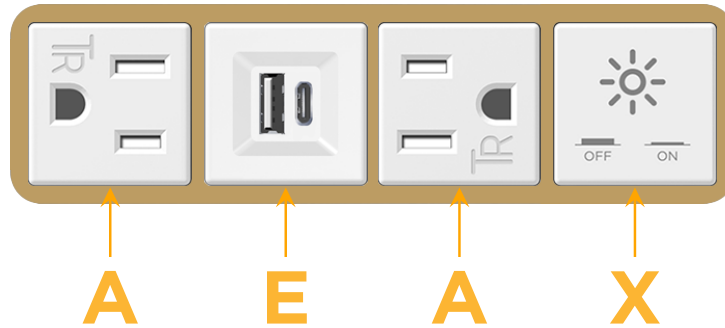

Bezel Finish: **STANDARD BRONZE (ABS)**

Custom Finishes Available M-POWER-4TW-AEAX-BZAB

Features:

Module/Port Options:

- A** Tamper Resistant AC Receptacle
- E** USB-A & USB-C (20W)
- M** Double USB-A (Fast Charging Ports - 18W)
- H** HDMI
- 6** CAT 6
- 12** RJ 12
- X** Switched AC
- Y** 3-Way Switch (Low Voltage)
- V** USB-C (45W High Speed Charging Port)
- S** USB-C (25W High Speed Charging Port)
- R** Switched AC (Rocker Switch)
- D** Dimmer Switch

Plug:

Supplied with Low Profile Flat 45° Angle 120 VAC Plug

Optional Standard Straight 120 VAC Plug

Optional Straight 120 VAC Pass-through Plug

- CLEAN, COMPACT DESIGN
- STREAMLINED
- LOW PROFILE
- SIDE-EXITING CORDS
- PLUG & PLAY
- 6' AC CORD & PLUG (FLAT PLUG STANDARD)
- CUSTOMIZABLE CONFIGURATIONS AND FINISHES
- UL LISTED FOR MOUNTING IN FURNITURE
- 15A

M-POWER-4T

AC POWER & DATA CONNECTIVITY SOLUTION

M-POWER-4TW-AEAX-BZAB

Specs:

Modules/Ports:

- A** Tamper Resistant AC Receptacle
- E** USB-A & USB-C (20W)
- X** Switched AC

A E X

TOP