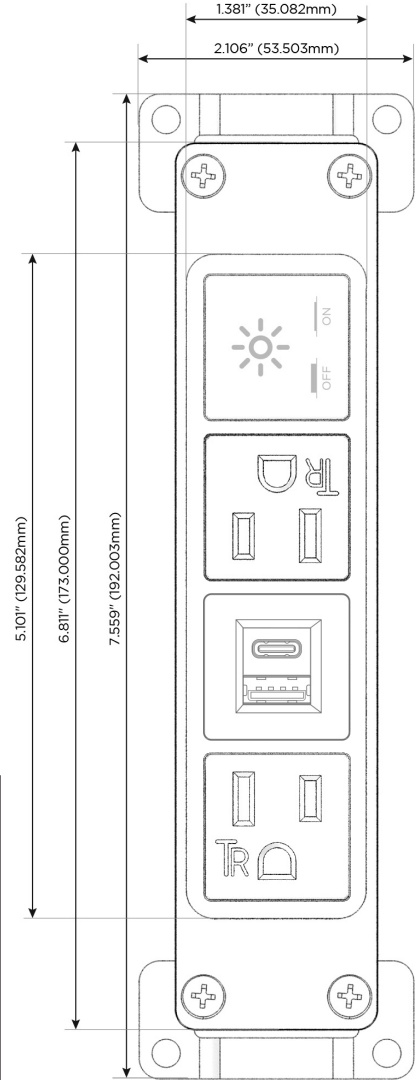

Bezel Finish: **STANDARD BRONZE (ABS)**

Custom Finishes Available M-POWER-4TW-AEAX-BZAB

Features:

Module/Port Options:

- A** Tamper Resistant AC Receptacle
- E** USB-A & USB-C (20W)
- M** Double USB-A (Fast Charging Ports - 18W)
- H** HDMI
- 6** CAT 6
- 12** RJ 12
- X** Switched AC
- Y** 3-Way Switch (Low Voltage)
- V** USB-C (45W High Speed Charging Port)
- S** USB-C (25W High Speed Charging Port)
- R** Switched AC (Rocker Switch)
- D** Dimmer Switch

Plug:

Supplied with Low Profile Flat 45° Angle 120 VAC Plug

Optional Standard Straight 120 VAC Plug

Optional Straight 120 VAC Pass-through Plug

- CLEAN, COMPACT DESIGN
- STREAMLINED
- LOW PROFILE
- SIDE-EXITING CORDS
- PLUG & PLAY
- 6' AC CORD & PLUG (FLAT PLUG STANDARD)
- CUSTOMIZABLE CONFIGURATIONS AND FINISHES
- UL LISTED FOR MOUNTING IN FURNITURE
- 15A

M-POWER-4T

AC POWER & DATA CONNECTIVITY SOLUTION

M-POWER-4TW-AEAX-BZAB

Specs:

Modules/Ports:

- A** Tamper Resistant AC Receptacle
- E** USB-A & USB-C (20W)
- X** Switched AC

A E X

TOP