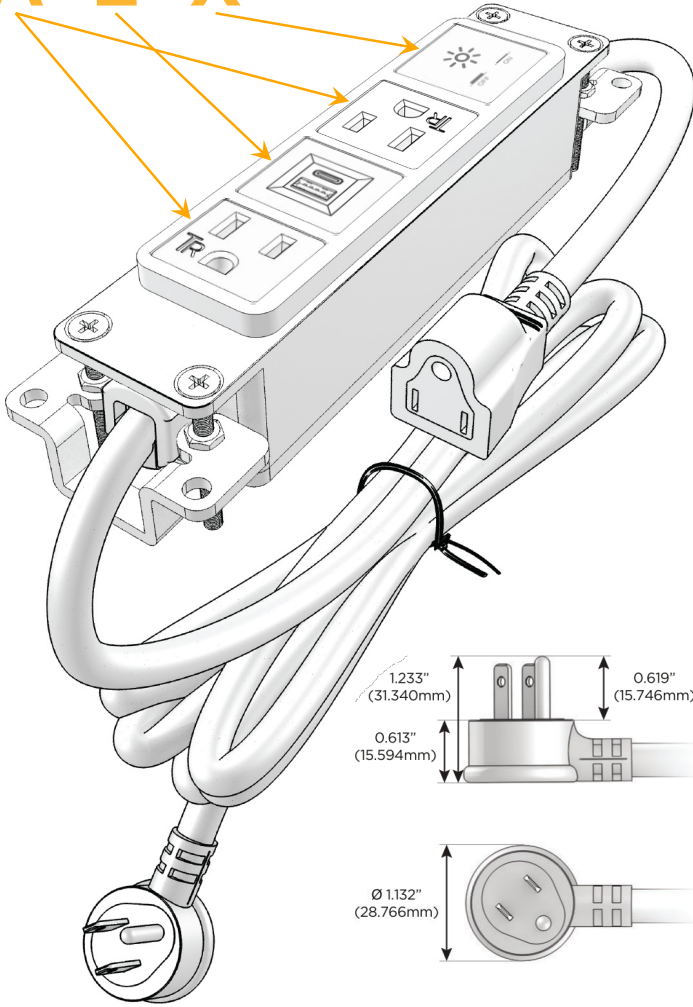

Bezel Finish: **STANDARD BRONZE (ABS)**

Custom Finishes Available M-POWER-4TW-AEAX-BZAB

Features:

Module/Port Options:

- A** Tamper Resistant AC Receptacle
- E** USB-A & USB-C (20W)
- M** Double USB-A (Fast Charging Ports - 18W)
- H** HDMI
- 6** CAT 6
- 12** RJ 12
- X** Switched AC
- Y** 3-Way Switch (Low Voltage)
- V** USB-C (45W High Speed Charging Port)
- S** USB-C (25W High Speed Charging Port)
- R** Switched AC (Rocker Switch)
- D** Dimmer Switch

Plug:

Supplied with Low Profile Flat 45° Angle 120 VAC Plug

Optional Standard Straight 120 VAC Plug

Optional Straight 120 VAC Pass-through Plug

- CLEAN, COMPACT DESIGN
- STREAMLINED
- LOW PROFILE
- SIDE-EXITING CORDS
- PLUG & PLAY
- 6' AC CORD & PLUG (FLAT PLUG STANDARD)
- CUSTOMIZABLE CONFIGURATIONS AND FINISHES
- UL LISTED FOR MOUNTING IN FURNITURE
- 15A

M-POWER-4T

AC POWER & DATA CONNECTIVITY SOLUTION

M-POWER-4TW-AEAX-BZAB

Specs:

Modules/Ports:

- A** Tamper Resistant AC Receptacle
- E** USB-A & USB-C (20W)
- X** Switched AC

A E X

TOP