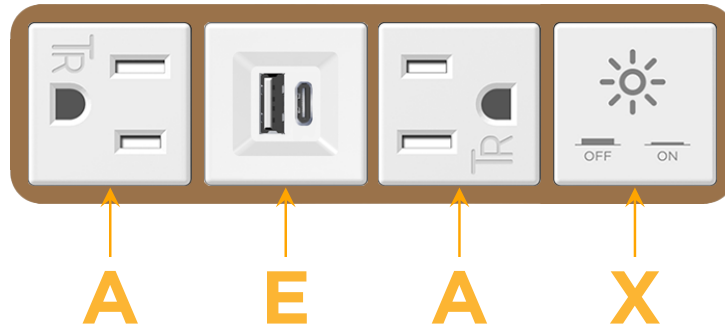

Bezel Finish: **ARCHITECTURAL BRONZE (ABS)**

Custom Finishes Available M-POWER-4TW-AEAX-BZ5AB

Features:

Module/Port Options:

- A Tamper Resistant AC Receptacle
- E USB-A & USB-C (20W)
- M Double USB-A (Fast Charging Ports - 18W)
- H HDMI
- 6 CAT 6
- 12 RJ 12
- X Switched AC
- Y 3-Way Switch (Low Voltage)
- V USB-C (45W High Speed Charging Port)
- S USB-C (25W High Speed Charging Port)
- R Switched AC (Rocker Switch)
- D Dimmer Switch

Plug:

- Supplied with Low Profile Flat 45° Angle 120 VAC Plug
- Optional Standard Straight 120 VAC Plug
- Optional Straight 120 VAC Pass-through Plug

- CLEAN, COMPACT DESIGN
- STREAMLINED
- LOW PROFILE
- SIDE-EXITING CORDS
- PLUG & PLAY
- 6' AC CORD & PLUG (FLAT PLUG STANDARD)
- CUSTOMIZABLE CONFIGURATIONS AND FINISHES
- UL LISTED FOR MOUNTING IN FURNITURE
- 15A

sales@mormax.com

mormax.com

Specs:

Modules/Ports:

- A** Tamper Resistant AC Receptacle
- E** USB-A & USB-C (20W)
- X** Switched AC

A E X