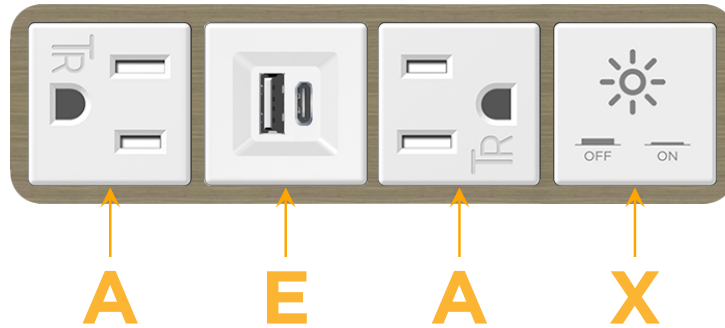

Bezel Finish: **ANTIQUED ARCHITECTURAL BRONZE (ABS)**

Custom Finishes Available M-POWER-4TW-AEAX-BZ5AAB

Features:

Module/Port Options:

- A** Tamper Resistant AC Receptacle
- E** USB-A & USB-C (20W)
- M** Double USB-A (Fast Charging Ports - 18W)
- H** HDMI
- 6** CAT 6
- 12** RJ 12
- X** Switched AC
- Y** 3-Way Switch (Low Voltage)
- V** USB-C (45W High Speed Charging Port)
- S** USB-C (25W High Speed Charging Port)
- R** Switched AC (Rocker Switch)
- D** Dimmer Switch

Plug:

Supplied with Low Profile Flat 45° Angle 120 VAC Plug

Optional Standard Straight 120 VAC Plug

Optional Straight 120 VAC Pass-through Plug

- CLEAN, COMPACT DESIGN
- STREAMLINED
- LOW PROFILE
- SIDE-EXITING CORDS
- PLUG & PLAY
- 6' AC CORD & PLUG (FLAT PLUG STANDARD)
- CUSTOMIZABLE CONFIGURATIONS AND FINISHES
- UL LISTED FOR MOUNTING IN FURNITURE
- 15A

M-POWER-4T

AC POWER & DATA CONNECTIVITY SOLUTION

M-POWER-4TW-AEAX-BZ5AAB

Specs:

Modules/Ports:

- A** Tamper Resistant AC Receptacle
- E** USB-A & USB-C (20W)
- X** Switched AC

A E X

Distributed by