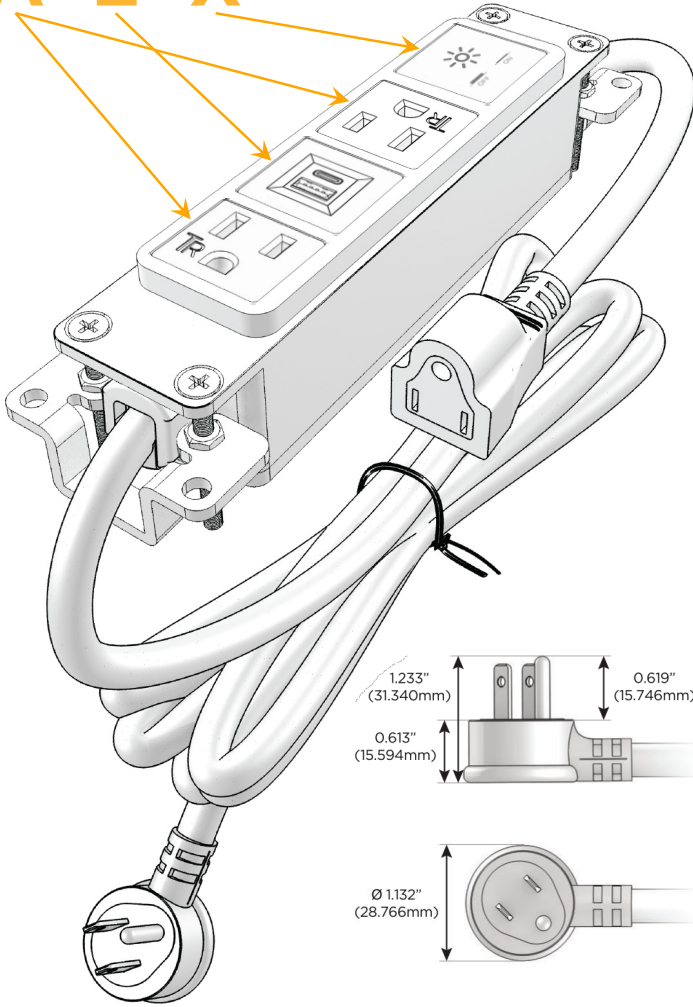

Bezel Finish: **ANTIQUED ARCHITECTURAL BRONZE (ABS)**

Custom Finishes Available M-POWER-4TW-AEAX-BZ5AAB

Features:

Module/Port Options:

- A** Tamper Resistant AC Receptacle
- E** USB-A & USB-C (20W)
- M** Double USB-A (Fast Charging Ports - 18W)
- H** HDMI
- 6** CAT 6
- 12** RJ 12
- X** Switched AC
- Y** 3-Way Switch (Low Voltage)
- V** USB-C (45W High Speed Charging Port)
- S** USB-C (25W High Speed Charging Port)
- R** Switched AC (Rocker Switch)
- D** Dimmer Switch

Plug:

Supplied with Low Profile Flat 45° Angle 120 VAC Plug

Optional Standard Straight 120 VAC Plug

Optional Straight 120 VAC Pass-through Plug

- CLEAN, COMPACT DESIGN
- STREAMLINED
- LOW PROFILE
- SIDE-EXITING CORDS
- PLUG & PLAY
- 6' AC CORD & PLUG (FLAT PLUG STANDARD)
- CUSTOMIZABLE CONFIGURATIONS AND FINISHES
- UL LISTED FOR MOUNTING IN FURNITURE
- 15A

M-POWER-4T

AC POWER & DATA CONNECTIVITY SOLUTION

M-POWER-4TW-AEAX-BZ5AAB

Specs:

Modules/Ports:

- A** Tamper Resistant AC Receptacle
- E** USB-A & USB-C (20W)
- X** Switched AC

A E X

Distributed by