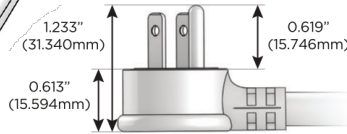

M-POWER-4T

AC POWER & DATA CONNECTIVITY SOLUTION

M-POWER-4TW-AEAX-BZ5AAB

Specs:

Modules/Ports:

- A** Tamper Resistant AC Receptacle
- E** USB-A & USB-C (20W)
- X** Switched AC

A E X

Distributed by