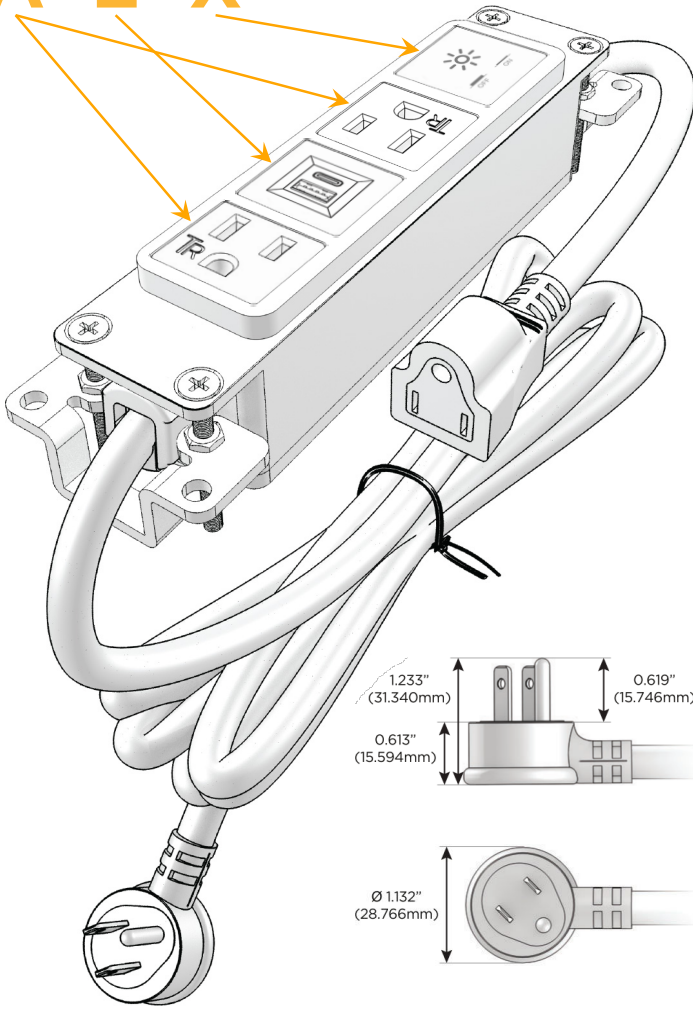

### Module/Port Options:

- A** Tamper Resistant AC Receptacle
- E** USB-A & USB-C (20W)
- M** Double USB-A (Fast Charging Ports - 18W)
- H** HDMI
- 6** CAT 6
- 12** RJ 12
- X** Switched AC
- Y** 3-Way Switch (Low Voltage)
- V** USB-C (45W High Speed Charging Port)
- S** USB-C (25W High Speed Charging Port)
- R** Switched AC (Rocker Switch)
- D** Dimmer Switch

### Plug:

Supplied with Low Profile Flat 45° Angle 120 VAC Plug

Optional Standard Straight 120 VAC Plug

Optional Straight 120 VAC Pass-through Plug

- CLEAN, COMPACT DESIGN
- STREAMLINED
- LOW PROFILE
- SIDE-EXITING CORDS
- PLUG & PLAY
- 6' AC CORD & PLUG (FLAT PLUG STANDARD)
- CUSTOMIZABLE CONFIGURATIONS AND FINISHES
- UL LISTED FOR MOUNTING IN FURNITURE
- 15A

# M-POWER-4T

AC POWER & DATA CONNECTIVITY SOLUTION

M-POWER-4TW-AEAX-BRAB

Specs:

**Modules/Ports:**

- A** Tamper Resistant AC Receptacle
- E** USB-A & USB-C (20W)
- X** Switched AC

**A E X**

Distributed by