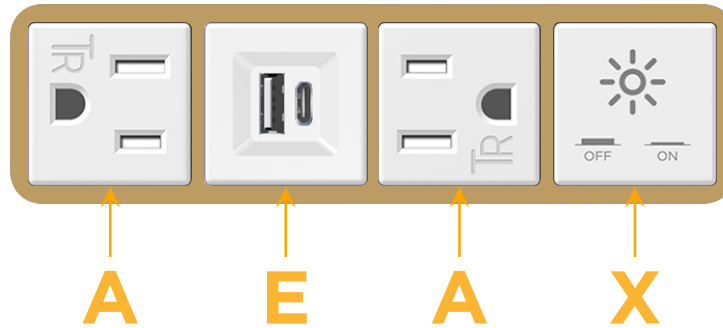

M-POWER-4T

AC POWER & DATA CONNECTIVITY SOLUTION

M-POWER-4TW-AEAX-BRAB

Distributed by

Mormax Company, Inc.

8 Westchester Plaza

Elmsford, NY 10523

914-699-0101

sales@mormax.com

mormax.com

Metro Light & Power's line of power & data solutions offers sophisticated design elements combined with greater ease of installation. Streamlined and low-profile, enhanced by side-exiting cords, our outlets advance the industry with their cutting edge look and feel. We believe flexibility is key, and we provide a variety of mounting options, including the ability to mount in limited spaces. Our outlets are available in many finishes and configurations, in addition to a custom color and finish capability for our clients.

Bezel Finish: **BRASS (ABS)**

Custom Finishes Available M-POWER-4TW-AEAX-BRAB

Features:

Module/Port Options:

- **A** Tamper Resistant AC Receptacle
- **E** USB-A & USB-C (20W)
- **M** Double USB-A (Fast Charging Ports - 18W)
- **H** HDMI
- **6** CAT 6
- **12** RJ 12
- **X** Switched AC
- **Y** 3-Way Switch (Low Voltage)
- **V** USB-C (45W High Speed Charging Port)
- **S** USB-C (25W High Speed Charging Port)
- **R** Switched AC (Rocker Switch)
- **D** Dimmer Switch

Plug:

Supplied with Low Profile Flat 45° Angle 120 VAC Plug

Optional Standard Straight 120 VAC Plug

Optional Straight 120 VAC Pass-through Plug

- CLEAN, COMPACT DESIGN
- STREAMLINED
- LOW PROFILE
- SIDE-EXITING CORDS
- PLUG & PLAY
- 6' AC CORD & PLUG (FLAT PLUG STANDARD)
- CUSTOMIZABLE CONFIGURATIONS AND FINISHES
- UL LISTED FOR MOUNTING IN FURNITURE
- 15A