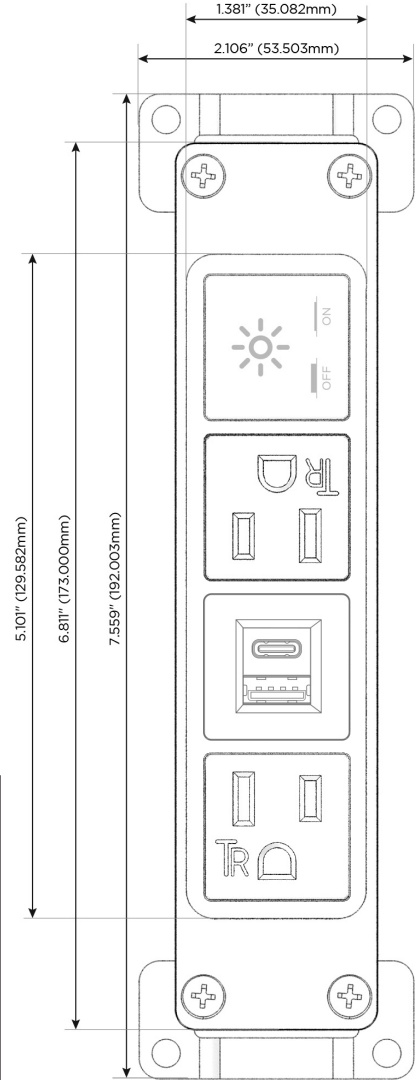

Bezel Finish: **BRASS ANTIQUED (ABS)**

Custom Finishes Available M-POWER-4TW-AEAX-BRAAB

Features:

Module/Port Options:

- A** Tamper Resistant AC Receptacle
- E** USB-A & USB-C (20W)
- M** Double USB-A (Fast Charging Ports - 18W)
- H** HDMI
- 6** CAT 6
- 12** RJ 12
- X** Switched AC
- Y** 3-Way Switch (Low Voltage)
- V** USB-C (45W High Speed Charging Port)
- S** USB-C (25W High Speed Charging Port)
- R** Switched AC (Rocker Switch)
- D** Dimmer Switch

Plug:

Supplied with Low Profile Flat 45° Angle 120 VAC Plug

Optional Standard Straight 120 VAC Plug

Optional Straight 120 VAC Pass-through Plug

- CLEAN, COMPACT DESIGN
- STREAMLINED
- LOW PROFILE
- SIDE-EXITING CORDS
- PLUG & PLAY
- 6' AC CORD & PLUG (FLAT PLUG STANDARD)
- CUSTOMIZABLE CONFIGURATIONS AND FINISHES
- UL LISTED FOR MOUNTING IN FURNITURE
- 15A

M-POWER-4T

AC POWER & DATA CONNECTIVITY SOLUTION

M-POWER-4TW-AEAX-BRAAB

Specs:

Modules/Ports:

- A** Tamper Resistant AC Receptacle
- E** USB-A & USB-C (20W)
- X** Switched AC

A E X

TOP