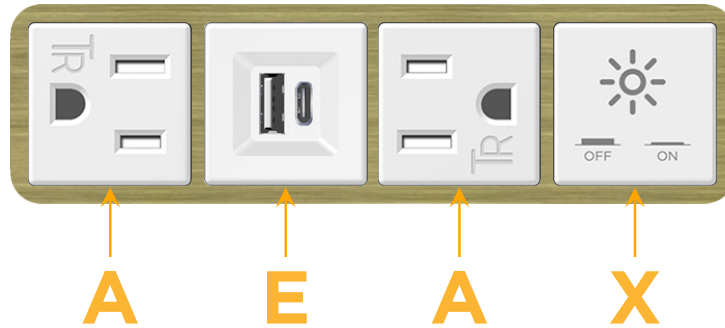

Bezel Finish: **BRASS ANTIQUED (ABS)**

Custom Finishes Available M-POWER-4TW-AEAX-BRAAB

Features:

Module/Port Options:

- A** Tamper Resistant AC Receptacle
- E** USB-A & USB-C (20W)
- M** Double USB-A (Fast Charging Ports - 18W)
- H** HDMI
- 6** CAT 6
- 12** RJ 12
- X** Switched AC
- Y** 3-Way Switch (Low Voltage)
- V** USB-C (45W High Speed Charging Port)
- S** USB-C (25W High Speed Charging Port)
- R** Switched AC (Rocker Switch)
- D** Dimmer Switch

Plug:

Supplied with Low Profile Flat 45° Angle 120 VAC Plug

Optional Standard Straight 120 VAC Plug

Optional Straight 120 VAC Pass-through Plug

- CLEAN, COMPACT DESIGN
- STREAMLINED
- LOW PROFILE
- SIDE-EXITING CORDS
- PLUG & PLAY
- 6' AC CORD & PLUG (FLAT PLUG STANDARD)
- CUSTOMIZABLE CONFIGURATIONS AND FINISHES
- UL LISTED FOR MOUNTING IN FURNITURE
- 15A

M-POWER-4T

AC POWER & DATA CONNECTIVITY SOLUTION

M-POWER-4TW-AEAX-BRAAB

Specs:

Modules/Ports:

- A** Tamper Resistant AC Receptacle
- E** USB-A & USB-C (20W)
- X** Switched AC

A E X

TOP