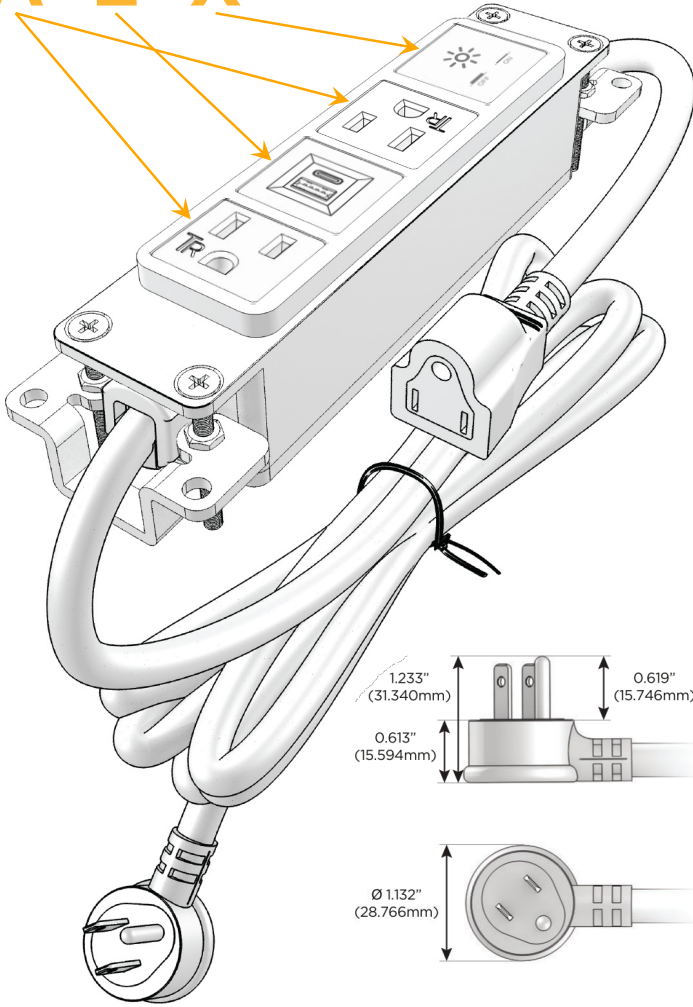

Bezel Finish: **BRASS ANTIQUED (ABS)**

Custom Finishes Available M-POWER-4TW-AEAX-BRAAB

Features:

Module/Port Options:

- A** Tamper Resistant AC Receptacle
- E** USB-A & USB-C (20W)
- M** Double USB-A (Fast Charging Ports - 18W)
- H** HDMI
- 6** CAT 6
- 12** RJ 12
- X** Switched AC
- Y** 3-Way Switch (Low Voltage)
- V** USB-C (45W High Speed Charging Port)
- S** USB-C (25W High Speed Charging Port)
- R** Switched AC (Rocker Switch)
- D** Dimmer Switch

Plug:

Supplied with Low Profile Flat 45° Angle 120 VAC Plug

Optional Standard Straight 120 VAC Plug

Optional Straight 120 VAC Pass-through Plug

- CLEAN, COMPACT DESIGN
- STREAMLINED
- LOW PROFILE
- SIDE-EXITING CORDS
- PLUG & PLAY
- 6' AC CORD & PLUG (FLAT PLUG STANDARD)
- CUSTOMIZABLE CONFIGURATIONS AND FINISHES
- UL LISTED FOR MOUNTING IN FURNITURE
- 15A

M-POWER-4T

AC POWER & DATA CONNECTIVITY SOLUTION

M-POWER-4TW-AEAX-BRAAB

Specs:

Modules/Ports:

- A** Tamper Resistant AC Receptacle
- E** USB-A & USB-C (20W)
- X** Switched AC

A E X

TOP