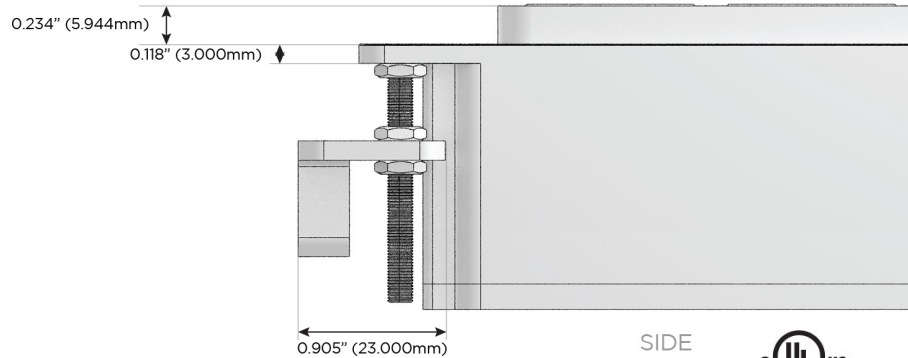

M-POWER-4T

AC POWER & DATA CONNECTIVITY SOLUTION

M-POWER-4TW-AEAS-SAB

Specs:

Modules/Ports:

- A** Tamper Resistant AC Receptacle
- E** USB-A & USB-C (20W)
- S** USB-C (25W High Speed Charging Port)

Distributed by