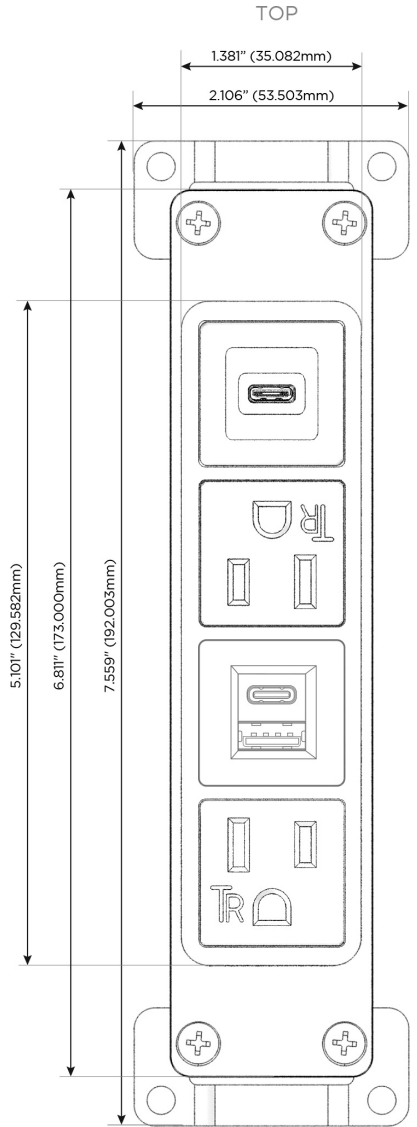

Bezel Finish: **SATIN NICKEL (ABS)**

Custom Finishes Available M-POWER-4TW-AEAS-SAB

Features:

Module/Port Options:

- A** Tamper Resistant AC Receptacle
- E** USB-A & USB-C (20W)
- M** Double USB-A (Fast Charging Ports - 18W)
- H** HDMI
- 6** CAT 6
- 12** RJ 12
- X** Switched AC
- Y** 3-Way Switch (Low Voltage)
- V** USB-C (45W High Speed Charging Port)
- S** USB-C (25W High Speed Charging Port)
- R** Switched AC (Rocker Switch)
- D** Dimmer Switch

Plug:

Supplied with Low Profile Flat 45° Angle 120 VAC Plug

Optional Standard Straight 120 VAC Plug

Optional Straight 120 VAC Pass-through Plug

- CLEAN, COMPACT DESIGN
- STREAMLINED
- LOW PROFILE
- SIDE-EXITING CORDS
- PLUG & PLAY
- 6' AC CORD & PLUG (FLAT PLUG STANDARD)
- CUSTOMIZABLE CONFIGURATIONS AND FINISHES
- UL LISTED FOR MOUNTING IN FURNITURE
- 15A

M-POWER-4T

AC POWER & DATA CONNECTIVITY SOLUTION

M-POWER-4TW-AEAS-SAB

Specs:

Modules/Ports:

- A** Tamper Resistant AC Receptacle
- E** USB-A & USB-C (20W)
- S** USB-C (25W High Speed Charging Port)

Distributed by