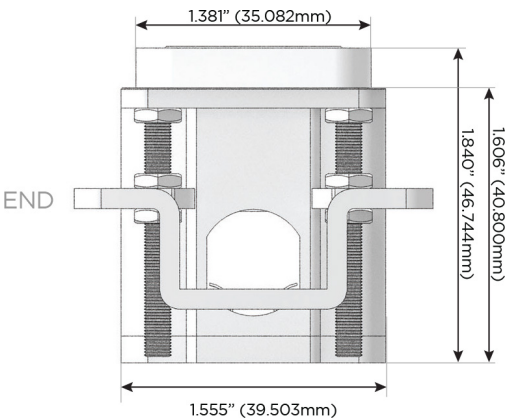

Plug:

Supplied with Low Profile Flat 45° Angle 120 VAC Plug

Optional Standard Straight 120 VAC Plug

Optional Straight 120 VAC Pass-through Plug

- CLEAN, COMPACT DESIGN
- STREAMLINED
- LOW PROFILE
- SIDE-EXITING CORDS
- PLUG & PLAY
- 6' AC CORD & PLUG (FLAT PLUG STANDARD)
- CUSTOMIZABLE CONFIGURATIONS AND FINISHES
- UL LISTED FOR MOUNTING IN FURNITURE
- 15A

M-POWER-4T

AC POWER & DATA CONNECTIVITY SOLUTION

M-POWER-4TW-AEAS-SAB

Specs:

Modules/Ports:

- A** Tamper Resistant AC Receptacle
- E** USB-A & USB-C (20W)
- S** USB-C (25W High Speed Charging Port)

Distributed by