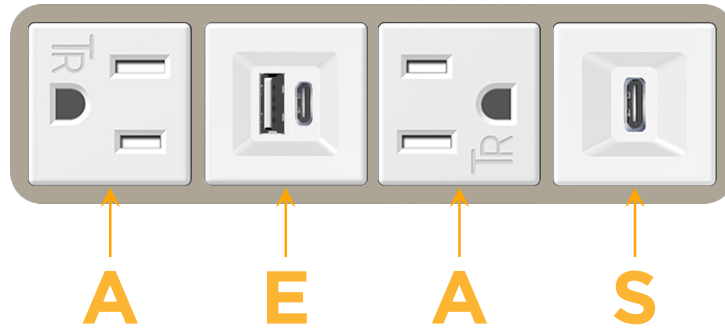

Bezel Finish: **SATIN NICKEL (ABS)**

Custom Finishes Available M-POWER-4TW-AEAS-SAB

Features:

Module/Port Options:

- A** Tamper Resistant AC Receptacle
- E** USB-A & USB-C (20W)
- M** Double USB-A (Fast Charging Ports - 18W)
- H** HDMI
- 6** CAT 6
- 12** RJ 12
- X** Switched AC
- Y** 3-Way Switch (Low Voltage)
- V** USB-C (45W High Speed Charging Port)
- S** USB-C (25W High Speed Charging Port)
- R** Switched AC (Rocker Switch)
- D** Dimmer Switch

Plug:

Supplied with Low Profile Flat 45° Angle 120 VAC Plug

Optional Standard Straight 120 VAC Plug

Optional Straight 120 VAC Pass-through Plug

- CLEAN, COMPACT DESIGN
- STREAMLINED
- LOW PROFILE
- SIDE-EXITING CORDS
- PLUG & PLAY
- 6' AC CORD & PLUG (FLAT PLUG STANDARD)
- CUSTOMIZABLE CONFIGURATIONS AND FINISHES
- UL LISTED FOR MOUNTING IN FURNITURE
- 15A

M-POWER-4T

AC POWER & DATA CONNECTIVITY SOLUTION

M-POWER-4TW-AEAS-SAB

Specs:

Modules/Ports:

- A** Tamper Resistant AC Receptacle
- E** USB-A & USB-C (20W)
- S** USB-C (25W High Speed Charging Port)

Distributed by