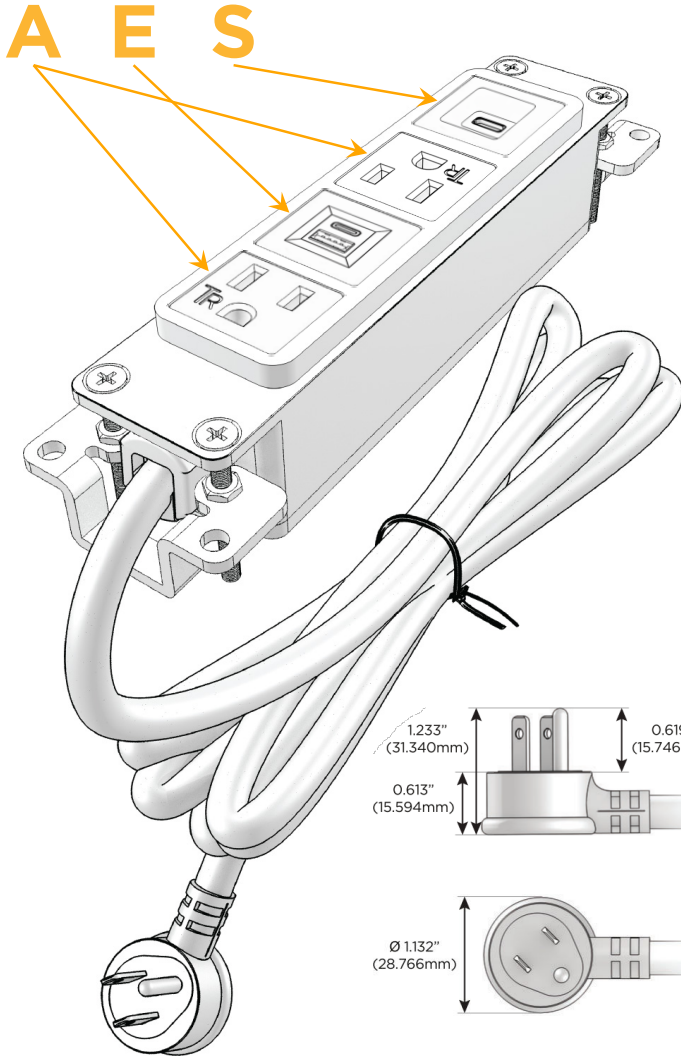

Bezel Finish: **SATIN NICKEL (ABS)**

Custom Finishes Available M-POWER-4TW-AEAS-SAB

Features:

Module/Port Options:

- A** Tamper Resistant AC Receptacle
- E** USB-A & USB-C (20W)
- M** Double USB-A (Fast Charging Ports - 18W)
- H** HDMI
- 6** CAT 6
- 12** RJ 12
- X** Switched AC
- Y** 3-Way Switch (Low Voltage)
- V** USB-C (45W High Speed Charging Port)
- S** USB-C (25W High Speed Charging Port)
- R** Switched AC (Rocker Switch)
- D** Dimmer Switch

Plug:

Supplied with Low Profile Flat 45° Angle 120 VAC Plug

Optional Standard Straight 120 VAC Plug

Optional Straight 120 VAC Pass-through Plug

- CLEAN, COMPACT DESIGN
- STREAMLINED
- LOW PROFILE
- SIDE-EXITING CORDS
- PLUG & PLAY
- 6' AC CORD & PLUG (FLAT PLUG STANDARD)
- CUSTOMIZABLE CONFIGURATIONS AND FINISHES
- UL LISTED FOR MOUNTING IN FURNITURE
- 15A

M-POWER-4T

AC POWER & DATA CONNECTIVITY SOLUTION

M-POWER-4TW-AEAS-SAB

Specs:

Modules/Ports:

- A** Tamper Resistant AC Receptacle
- E** USB-A & USB-C (20W)
- S** USB-C (25W High Speed Charging Port)

Distributed by