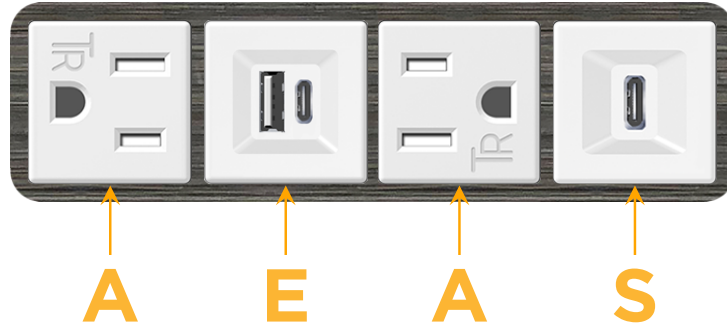

M-POWER-4T

AC POWER & DATA CONNECTIVITY SOLUTION

M-POWER-4TW-AEAS-S3AB

Distributed by

Mormax Company, Inc.

8 Westchester Plaza

Elmsford, NY 10523

914-699-0101

sales@mormax.com

mormax.com

Metro Light & Power's line of power & data solutions offers sophisticated design elements combined with greater ease of installation. Streamlined and low-profile, enhanced by side-exiting cords, our outlets advance the industry with their cutting edge look and feel. We believe flexibility is key, and we provide a variety of mounting options, including the ability to mount in limited spaces. Our outlets are available in many finishes and configurations, in addition to a custom color and finish capability for our clients.

Bezel Finish: **GUNMETAL (ABS)**

Custom Finishes Available M-POWER-4TW-AEAS-S3AB

Features:

Module/Port Options:

- **A** Tamper Resistant AC Receptacle
- **E** USB-A & USB-C (20W)
- **M** Double USB-A (Fast Charging Ports - 18W)
- **H** HDMI
- **6** CAT 6
- **12** RJ 12
- **X** Switched AC
- **Y** 3-Way Switch (Low Voltage)
- **V** USB-C (45W High Speed Charging Port)
- **S** USB-C (25W High Speed Charging Port)
- **R** Switched AC (Rocker Switch)
- **D** Dimmer Switch

Plug:

- Supplied with Low Profile Flat 45° Angle 120 VAC Plug
- Optional Standard Straight 120 VAC Plug
- Optional Straight 120 VAC Pass-through Plug

- CLEAN, COMPACT DESIGN
- STREAMLINED
- LOW PROFILE
- SIDE-EXITING CORDS
- PLUG & PLAY
- 6' AC CORD & PLUG (FLAT PLUG STANDARD)
- CUSTOMIZABLE CONFIGURATIONS AND FINISHES
- UL LISTED FOR MOUNTING IN FURNITURE
- 15A