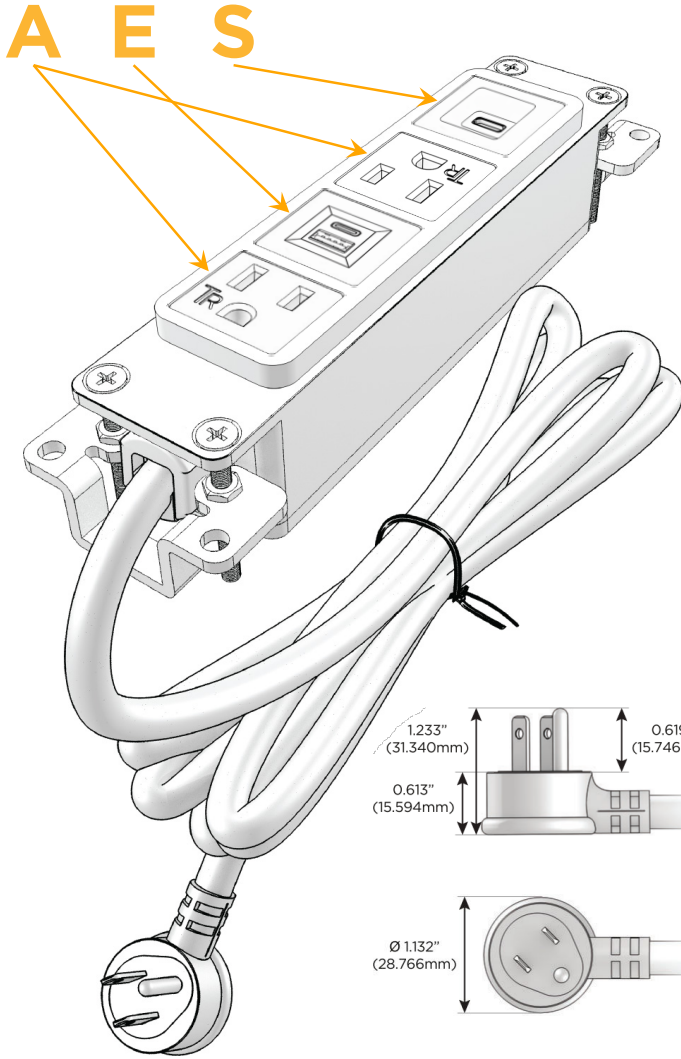

### Module/Port Options:

- A** Tamper Resistant AC Receptacle
- E** USB-A & USB-C (20W)
- M** Double USB-A (Fast Charging Ports - 18W)
- H** HDMI
- 6** CAT 6
- 12** RJ 12
- X** Switched AC
- Y** 3-Way Switch (Low Voltage)
- V** USB-C (45W High Speed Charging Port)
- S** USB-C (25W High Speed Charging Port)
- R** Switched AC (Rocker Switch)
- D** Dimmer Switch

### Plug:

- Supplied with Low Profile Flat 45° Angle 120 VAC Plug
- Optional Standard Straight 120 VAC Plug
- Optional Straight 120 VAC Pass-through Plug

- CLEAN, COMPACT DESIGN
- STREAMLINED
- LOW PROFILE
- SIDE-EXITING CORDS
- PLUG & PLAY
- 6' AC CORD & PLUG (FLAT PLUG STANDARD)
- CUSTOMIZABLE CONFIGURATIONS AND FINISHES
- UL LISTED FOR MOUNTING IN FURNITURE
- 15A

# M-POWER-4T

AC POWER & DATA CONNECTIVITY SOLUTION

M-POWER-4TW-AEAS-S3AB

Specs:

**Modules/Ports:**

- A** Tamper Resistant AC Receptacle
- E** USB-A & USB-C (20W)
- S** USB-C (25W High Speed Charging Port)

Distributed by