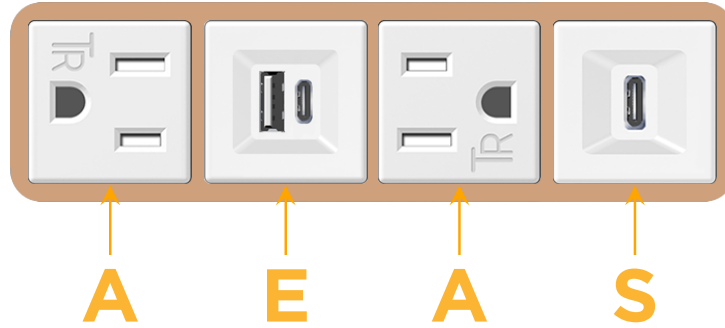

M-POWER-4T

AC POWER & DATA CONNECTIVITY SOLUTION

M-POWER-4TW-AEAS-CUAB

Distributed by

Mormax Company, Inc.

8 Westchester Plaza

Elmsford, NY 10523

914-699-0101

sales@mormax.com

mormax.com

Metro Light & Power's line of power & data solutions offers sophisticated design elements combined with greater ease of installation. Streamlined and low-profile, enhanced by side-exiting cords, our outlets advance the industry with their cutting edge look and feel. We believe flexibility is key, and we provide a variety of mounting options, including the ability to mount in limited spaces. Our outlets are available in many finishes and configurations, in addition to a custom color and finish capability for our clients.

Bezel Finish: **COPPER (ABS)**

Custom Finishes Available M-POWER-4TW-AEAS-CUAB

Features:

Module/Port Options:

- **A** Tamper Resistant AC Receptacle
- **E** USB-A & USB-C (20W)
- **M** Double USB-A (Fast Charging Ports - 18W)
- **H** HDMI
- **6** CAT 6
- **12** RJ 12
- **X** Switched AC
- **Y** 3-Way Switch (Low Voltage)
- **V** USB-C (45W High Speed Charging Port)
- **S** USB-C (25W High Speed Charging Port)
- **R** Switched AC (Rocker Switch)
- **D** Dimmer Switch

Plug:

Supplied with Low Profile Flat 45° Angle 120 VAC Plug

Optional Standard Straight 120 VAC Plug

Optional Straight 120 VAC Pass-through Plug

- CLEAN, COMPACT DESIGN
- STREAMLINED
- LOW PROFILE
- SIDE-EXITING CORDS
- PLUG & PLAY
- 6' AC CORD & PLUG (FLAT PLUG STANDARD)
- CUSTOMIZABLE CONFIGURATIONS AND FINISHES
- UL LISTED FOR MOUNTING IN FURNITURE
- 15A