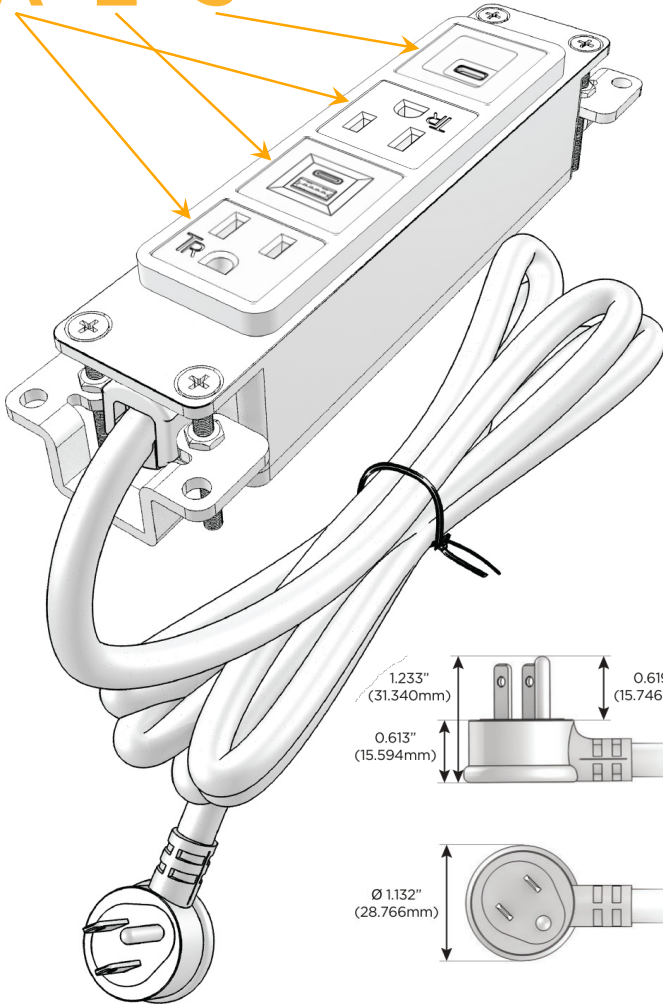

### Module/Port Options:

- A** Tamper Resistant AC Receptacle
- E** USB-A & USB-C (20W)
- M** Double USB-A (Fast Charging Ports - 18W)
- H** HDMI
- 6** CAT 6
- 12** RJ 12
- X** Switched AC
- Y** 3-Way Switch (Low Voltage)
- V** USB-C (45W High Speed Charging Port)
- S** USB-C (25W High Speed Charging Port)
- R** Switched AC (Rocker Switch)
- D** Dimmer Switch

### Plug:

Supplied with Low Profile Flat 45° Angle 120 VAC Plug

Optional Standard Straight 120 VAC Plug

Optional Straight 120 VAC Pass-through Plug

- CLEAN, COMPACT DESIGN
- STREAMLINED
- LOW PROFILE
- SIDE-EXITING CORDS
- PLUG & PLAY
- 6' AC CORD & PLUG (FLAT PLUG STANDARD)
- CUSTOMIZABLE CONFIGURATIONS AND FINISHES
- UL LISTED FOR MOUNTING IN FURNITURE
- 15A

# M-POWER-4T

AC POWER & DATA CONNECTIVITY SOLUTION

M-POWER-4TW-AEAS-CUAB

Specs:

**Modules/Ports:**

- A** Tamper Resistant AC Receptacle
- E** USB-A & USB-C (20W)
- S** USB-C (25W High Speed Charging Port)

**A E S**