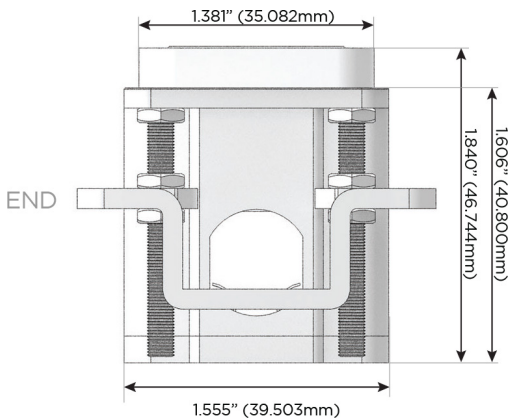

M-POWER-4T

AC POWER & DATA CONNECTIVITY SOLUTION

M-POWER-4TW-AEAS-CUAB

Specs:

Modules/Ports:

- **A** Tamper Resistant AC Receptacle
- **E** USB-A & USB-C (20W)
- **S** USB-C (25W High Speed Charging Port)

A E S

TOP

Distributed by

Mormax Company, Inc.

8 Westchester Plaza

Elmsford, NY 10523

914-699-0101

sales@mormax.com

mormax.com