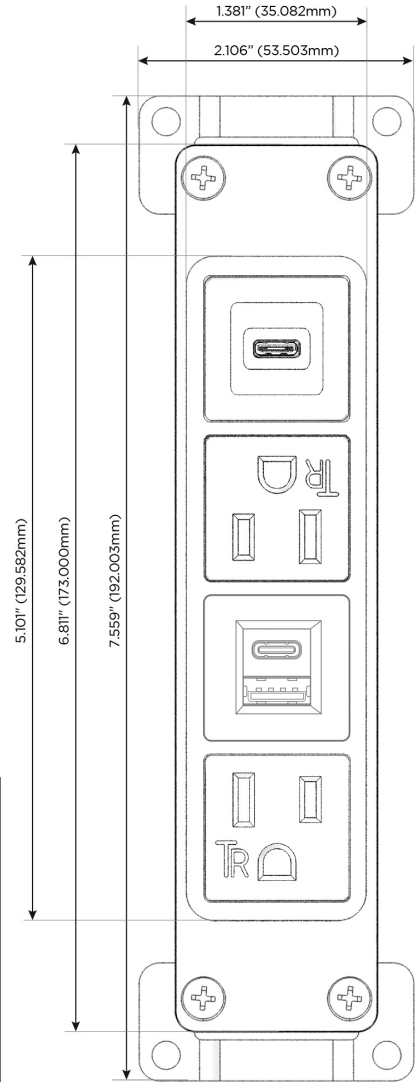

M-POWER-4T

AC POWER & DATA CONNECTIVITY SOLUTION

M-POWER-4TW-AEAS-CUAB

Specs:

Modules/Ports:

- **A** Tamper Resistant AC Receptacle
- **E** USB-A & USB-C (20W)
- **S** USB-C (25W High Speed Charging Port)

A E S

TOP

Distributed by

Mormax Company, Inc.

8 Westchester Plaza

Elmsford, NY 10523

914-699-0101

sales@mormax.com

mormax.com