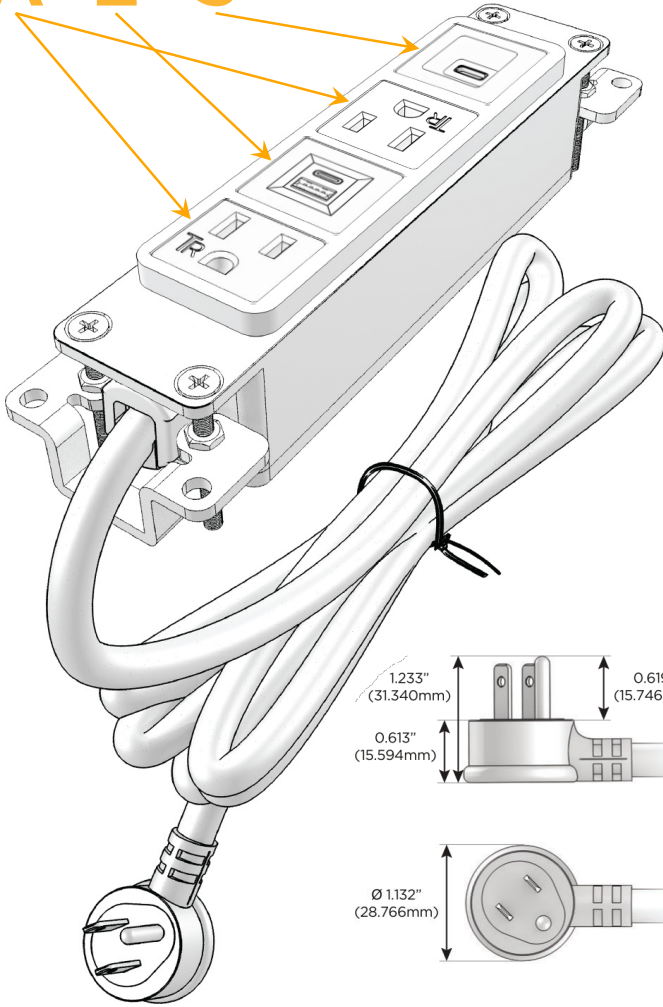

Bezel Finish: **CHROME (ABS)**

Custom Finishes Available M-POWER-4TW-AEAS-CRAB

Features:

Module/Port Options:

- A** Tamper Resistant AC Receptacle
- E** USB-A & USB-C (20W)
- M** Double USB-A (Fast Charging Ports - 18W)
- H** HDMI
- 6** CAT 6
- 12** RJ 12
- X** Switched AC
- Y** 3-Way Switch (Low Voltage)
- V** USB-C (45W High Speed Charging Port)
- S** USB-C (25W High Speed Charging Port)
- R** Switched AC (Rocker Switch)
- D** Dimmer Switch

Plug:

Supplied with Low Profile Flat 45° Angle 120 VAC Plug

Optional Standard Straight 120 VAC Plug

Optional Straight 120 VAC Pass-through Plug

- CLEAN, COMPACT DESIGN
- STREAMLINED
- LOW PROFILE
- SIDE-EXITING CORDS
- PLUG & PLAY
- 6' AC CORD & PLUG (FLAT PLUG STANDARD)
- CUSTOMIZABLE CONFIGURATIONS AND FINISHES
- UL LISTED FOR MOUNTING IN FURNITURE
- 15A

M-POWER-4T

AC POWER & DATA CONNECTIVITY SOLUTION

M-POWER-4TW-AEAS-CRAB

Specs:

Modules/Ports:

- A** Tamper Resistant AC Receptacle
- E** USB-A & USB-C (20W)
- S** USB-C (25W High Speed Charging Port)

A E S

TOP