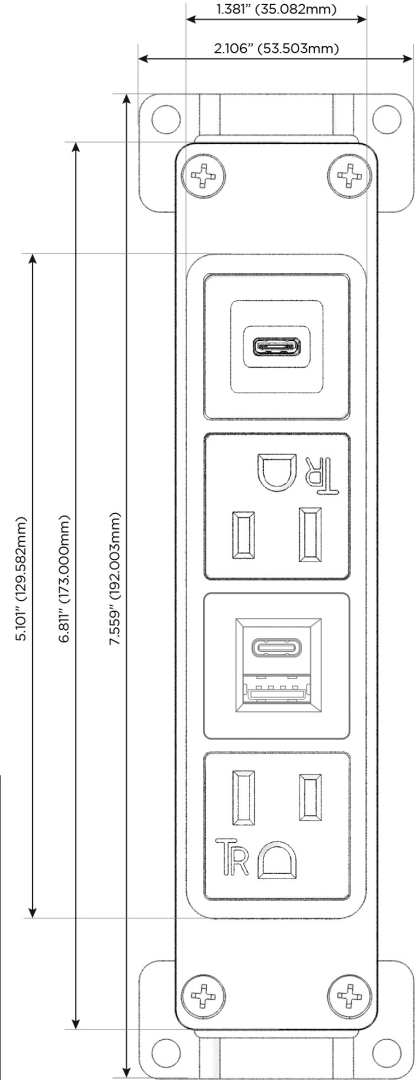

Bezel Finish: **CHROME (ABS)**

Custom Finishes Available M-POWER-4TW-AEAS-CRAB

Features:

Module/Port Options:

- A** Tamper Resistant AC Receptacle
- E** USB-A & USB-C (20W)
- M** Double USB-A (Fast Charging Ports - 18W)
- H** HDMI
- 6** CAT 6
- 12** RJ 12
- X** Switched AC
- Y** 3-Way Switch (Low Voltage)
- V** USB-C (45W High Speed Charging Port)
- S** USB-C (25W High Speed Charging Port)
- R** Switched AC (Rocker Switch)
- D** Dimmer Switch

Plug:

Supplied with Low Profile Flat 45° Angle 120 VAC Plug

Optional Standard Straight 120 VAC Plug

Optional Straight 120 VAC Pass-through Plug

- CLEAN, COMPACT DESIGN
- STREAMLINED
- LOW PROFILE
- SIDE-EXITING CORDS
- PLUG & PLAY
- 6' AC CORD & PLUG (FLAT PLUG STANDARD)
- CUSTOMIZABLE CONFIGURATIONS AND FINISHES
- UL LISTED FOR MOUNTING IN FURNITURE
- 15A

M-POWER-4T

AC POWER & DATA CONNECTIVITY SOLUTION

M-POWER-4TW-AEAS-CRAB

Specs:

Modules/Ports:

- A** Tamper Resistant AC Receptacle
- E** USB-A & USB-C (20W)
- S** USB-C (25W High Speed Charging Port)

A E S

TOP