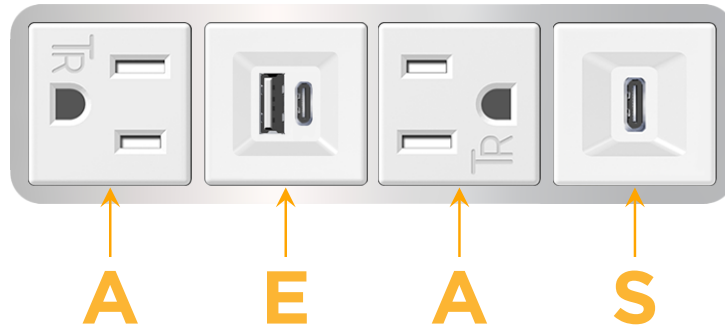

Bezel Finish: **CHROME (ABS)**

Custom Finishes Available M-POWER-4TW-AEAS-CRAB

Features:

Module/Port Options:

- A** Tamper Resistant AC Receptacle
- E** USB-A & USB-C (20W)
- M** Double USB-A (Fast Charging Ports - 18W)
- H** HDMI
- 6** CAT 6
- 12** RJ 12
- X** Switched AC
- Y** 3-Way Switch (Low Voltage)
- V** USB-C (45W High Speed Charging Port)
- S** USB-C (25W High Speed Charging Port)
- R** Switched AC (Rocker Switch)
- D** Dimmer Switch

Plug:

Supplied with Low Profile Flat 45° Angle 120 VAC Plug

Optional Standard Straight 120 VAC Plug

Optional Straight 120 VAC Pass-through Plug

- CLEAN, COMPACT DESIGN
- STREAMLINED
- LOW PROFILE
- SIDE-EXITING CORDS
- PLUG & PLAY
- 6' AC CORD & PLUG (FLAT PLUG STANDARD)
- CUSTOMIZABLE CONFIGURATIONS AND FINISHES
- UL LISTED FOR MOUNTING IN FURNITURE
- 15A

M-POWER-4T

AC POWER & DATA CONNECTIVITY SOLUTION

M-POWER-4TW-AEAS-CRAB

Specs:

Modules/Ports:

- A** Tamper Resistant AC Receptacle
- E** USB-A & USB-C (20W)
- S** USB-C (25W High Speed Charging Port)

A E S

TOP