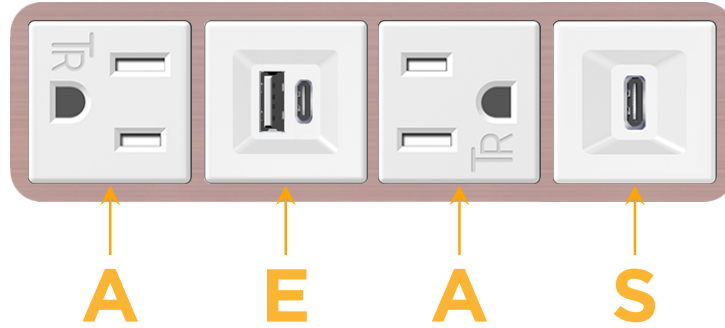

Bezel Finish: **CHAMPAGNE (ABS)**

Custom Finishes Available M-POWER-4TW-AEAS-CHAB

Features:

Module/Port Options:

- A** Tamper Resistant AC Receptacle
- E** USB-A & USB-C (20W)
- M** Double USB-A (Fast Charging Ports - 18W)
- H** HDMI
- 6** CAT 6
- 12** RJ 12
- X** Switched AC
- Y** 3-Way Switch (Low Voltage)
- V** USB-C (45W High Speed Charging Port)
- S** USB-C (25W High Speed Charging Port)
- R** Switched AC (Rocker Switch)
- D** Dimmer Switch

Plug:

- Supplied with Low Profile Flat 45° Angle 120 VAC Plug
- Optional Standard Straight 120 VAC Plug
- Optional Straight 120 VAC Pass-through Plug

- CLEAN, COMPACT DESIGN
- STREAMLINED
- LOW PROFILE
- SIDE-EXITING CORDS
- PLUG & PLAY
- 6' AC CORD & PLUG (FLAT PLUG STANDARD)
- CUSTOMIZABLE CONFIGURATIONS AND FINISHES
- UL LISTED FOR MOUNTING IN FURNITURE
- 15A

M-POWER-4T

AC POWER & DATA CONNECTIVITY SOLUTION

M-POWER-4TW-AEAS-CHAB

Specs:

Modules/Ports:

- A** Tamper Resistant AC Receptacle
- E** USB-A & USB-C (20W)
- S** USB-C (25W High Speed Charging Port)

A E S

TOP