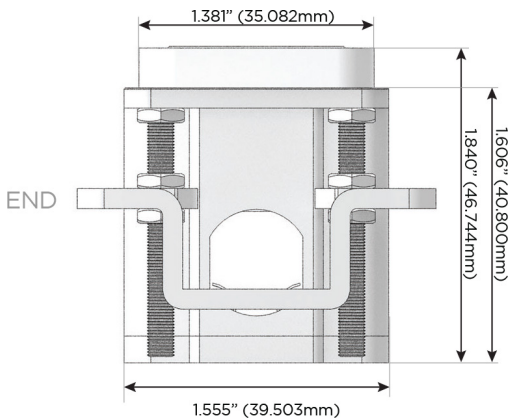

Plug:

- Supplied with Low Profile Flat 45° Angle 120 VAC Plug
- Optional Standard Straight 120 VAC Plug
- Optional Straight 120 VAC Pass-through Plug

- CLEAN, COMPACT DESIGN
- STREAMLINED
- LOW PROFILE
- SIDE-EXITING CORDS
- PLUG & PLAY
- 6' AC CORD & PLUG (FLAT PLUG STANDARD)
- CUSTOMIZABLE CONFIGURATIONS AND FINISHES
- UL LISTED FOR MOUNTING IN FURNITURE
- 15A

M-POWER-4T

AC POWER & DATA CONNECTIVITY SOLUTION

M-POWER-4TW-AEAS-CHAB

Specs:

Modules/Ports:

- A** Tamper Resistant AC Receptacle
- E** USB-A & USB-C (20W)
- S** USB-C (25W High Speed Charging Port)

A E S

TOP