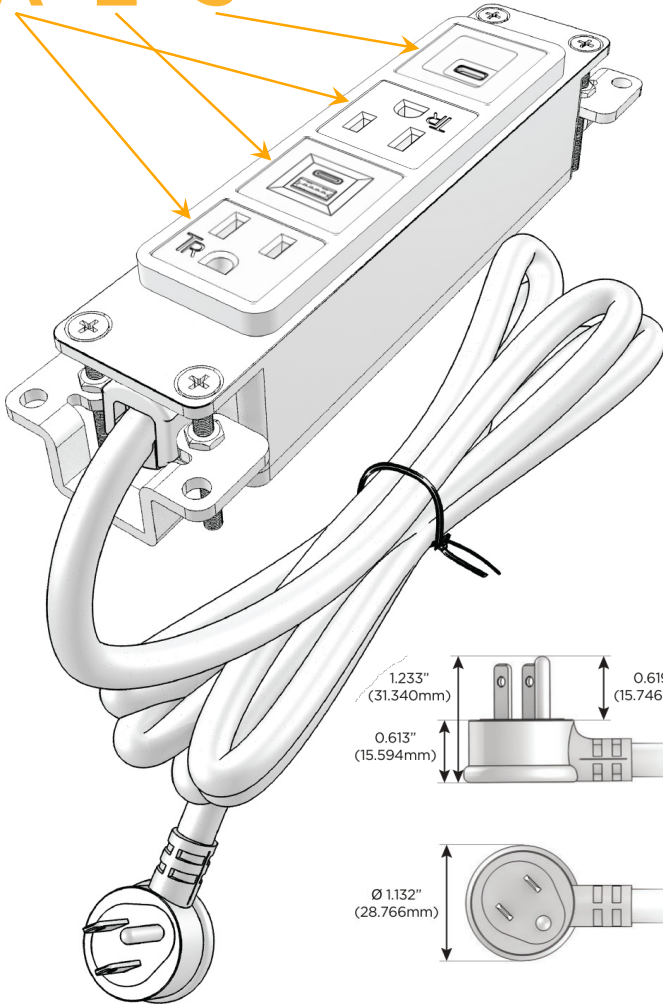

Bezel Finish: **CHAMPAGNE (ABS)**

Custom Finishes Available M-POWER-4TW-AEAS-CHAB

Features:

Module/Port Options:

- A** Tamper Resistant AC Receptacle
- E** USB-A & USB-C (20W)
- M** Double USB-A (Fast Charging Ports - 18W)
- H** HDMI
- 6** CAT 6
- 12** RJ 12
- X** Switched AC
- Y** 3-Way Switch (Low Voltage)
- V** USB-C (45W High Speed Charging Port)
- S** USB-C (25W High Speed Charging Port)
- R** Switched AC (Rocker Switch)
- D** Dimmer Switch

Plug:

- Supplied with Low Profile Flat 45° Angle 120 VAC Plug
- Optional Standard Straight 120 VAC Plug
- Optional Straight 120 VAC Pass-through Plug

- CLEAN, COMPACT DESIGN
- STREAMLINED
- LOW PROFILE
- SIDE-EXITING CORDS
- PLUG & PLAY
- 6' AC CORD & PLUG (FLAT PLUG STANDARD)
- CUSTOMIZABLE CONFIGURATIONS AND FINISHES
- UL LISTED FOR MOUNTING IN FURNITURE
- 15A

M-POWER-4T

AC POWER & DATA CONNECTIVITY SOLUTION

M-POWER-4TW-AEAS-CHAB

Specs:

Modules/Ports:

- A** Tamper Resistant AC Receptacle
- E** USB-A & USB-C (20W)
- S** USB-C (25W High Speed Charging Port)

A E S

TOP