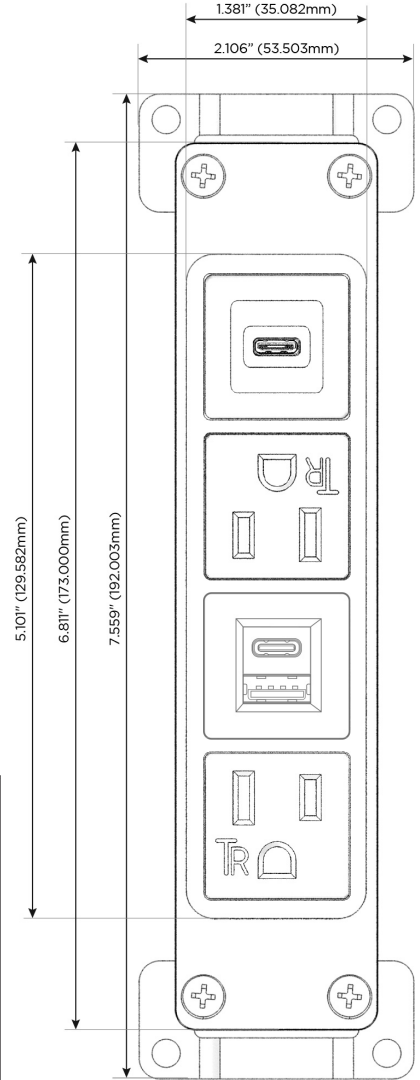

Bezel Finish: **CHAMPAGNE (ABS)**

Custom Finishes Available M-POWER-4TW-AEAS-CHAB

Features:

Module/Port Options:

- A** Tamper Resistant AC Receptacle
- E** USB-A & USB-C (20W)
- M** Double USB-A (Fast Charging Ports - 18W)
- H** HDMI
- 6** CAT 6
- 12** RJ 12
- X** Switched AC
- Y** 3-Way Switch (Low Voltage)
- V** USB-C (45W High Speed Charging Port)
- S** USB-C (25W High Speed Charging Port)
- R** Switched AC (Rocker Switch)
- D** Dimmer Switch

Plug:

- Supplied with Low Profile Flat 45° Angle 120 VAC Plug
- Optional Standard Straight 120 VAC Plug
- Optional Straight 120 VAC Pass-through Plug

- CLEAN, COMPACT DESIGN
- STREAMLINED
- LOW PROFILE
- SIDE-EXITING CORDS
- PLUG & PLAY
- 6' AC CORD & PLUG (FLAT PLUG STANDARD)
- CUSTOMIZABLE CONFIGURATIONS AND FINISHES
- UL LISTED FOR MOUNTING IN FURNITURE
- 15A

M-POWER-4T

AC POWER & DATA CONNECTIVITY SOLUTION

M-POWER-4TW-AEAS-CHAB

Specs:

Modules/Ports:

- A** Tamper Resistant AC Receptacle
- E** USB-A & USB-C (20W)
- S** USB-C (25W High Speed Charging Port)

A E S

TOP