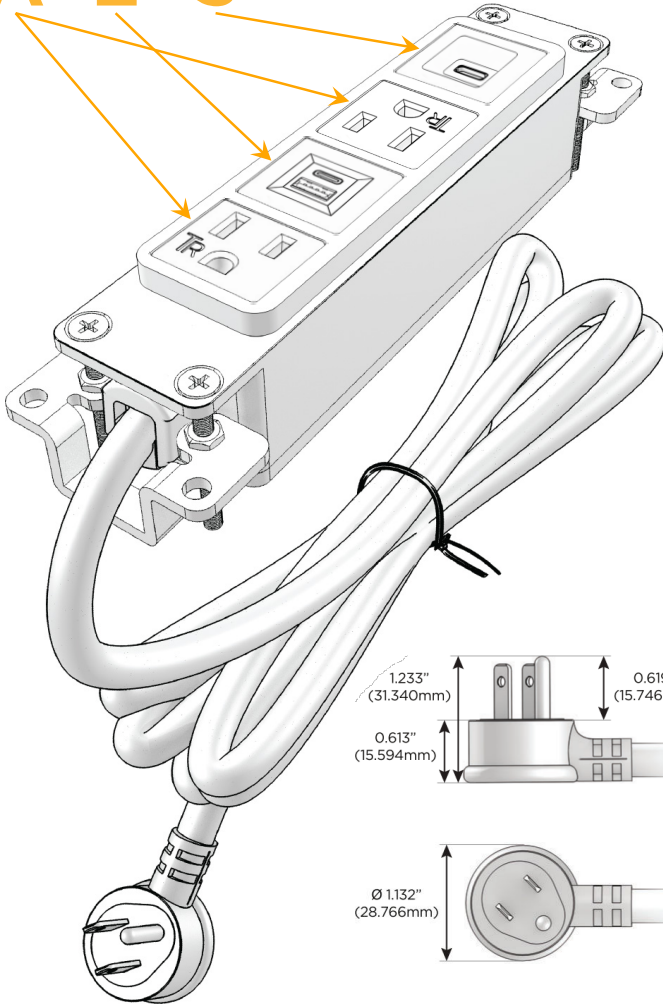

### Module/Port Options:

- A Tamper Resistant AC Receptacle
- E USB-A & USB-C (20W)
- M Double USB-A (Fast Charging Ports - 18W)
- H HDMI
- 6 CAT 6
- 12 RJ 12
- X Switched AC
- Y 3-Way Switch (Low Voltage)
- V USB-C (45W High Speed Charging Port)
- S USB-C (25W High Speed Charging Port)
- R Switched AC (Rocker Switch)
- D Dimmer Switch

### Plug:

- Supplied with Low Profile Flat 45° Angle 120 VAC Plug
- Optional Standard Straight 120 VAC Plug
- Optional Straight 120 VAC Pass-through Plug

- CLEAN, COMPACT DESIGN
- STREAMLINED
- LOW PROFILE
- SIDE-EXITING CORDS
- PLUG & PLAY
- 6' AC CORD & PLUG (FLAT PLUG STANDARD)
- CUSTOMIZABLE CONFIGURATIONS AND FINISHES
- UL LISTED FOR MOUNTING IN FURNITURE
- 15A

sales@mormax.com

mormax.com

Specs:

**Modules/Ports:**

- A** Tamper Resistant AC Receptacle
- E** USB-A & USB-C (20W)
- S** USB-C (25W High Speed Charging Port)

**A E S**

TOP