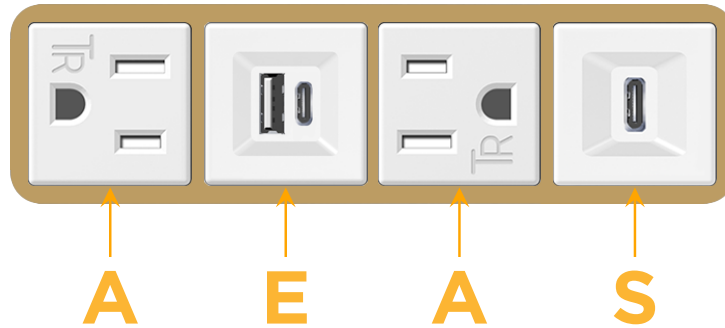

M-POWER-4T

AC POWER & DATA CONNECTIVITY SOLUTION

M-POWER-4TW-AEAS-BZAB

Distributed by

Mormax Company, Inc.

8 Westchester Plaza

Elmsford, NY 10523

914-699-0101

sales@mormax.com

mormax.com

Metro Light & Power's line of power & data solutions offers sophisticated design elements combined with greater ease of installation. Streamlined and low-profile, enhanced by side-exiting cords, our outlets advance the industry with their cutting edge look and feel. We believe flexibility is key, and we provide a variety of mounting options, including the ability to mount in limited spaces. Our outlets are available in many finishes and configurations, in addition to a custom color and finish capability for our clients.

Bezel Finish: **STANDARD BRONZE (ABS)**

Custom Finishes Available M-POWER-4TW-AEAS-BZAB

Features:

Module/Port Options:

- A Tamper Resistant AC Receptacle
- E USB-A & USB-C (20W)
- M Double USB-A (Fast Charging Ports - 18W)
- H HDMI
- 6 CAT 6
- 12 RJ 12
- X Switched AC
- Y 3-Way Switch (Low Voltage)
- V USB-C (45W High Speed Charging Port)
- S USB-C (25W High Speed Charging Port)
- R Switched AC (Rocker Switch)
- D Dimmer Switch

Plug:

- Supplied with Low Profile Flat 45° Angle 120 VAC Plug
- Optional Standard Straight 120 VAC Plug
- Optional Straight 120 VAC Pass-through Plug

- CLEAN, COMPACT DESIGN
- STREAMLINED
- LOW PROFILE
- SIDE-EXITING CORDS
- PLUG & PLAY
- 6' AC CORD & PLUG (FLAT PLUG STANDARD)
- CUSTOMIZABLE CONFIGURATIONS AND FINISHES
- UL LISTED FOR MOUNTING IN FURNITURE
- 15A