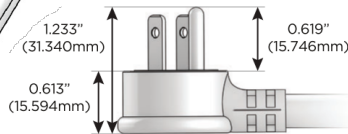

Plug:

Supplied with Low Profile Flat 45° Angle 120 VAC Plug

Optional Standard Straight 120 VAC Plug

Optional Straight 120 VAC Pass-through Plug

- CLEAN, COMPACT DESIGN
- STREAMLINED
- LOW PROFILE
- SIDE-EXITING CORDS
- PLUG & PLAY
- 6' AC CORD & PLUG (FLAT PLUG STANDARD)
- CUSTOMIZABLE CONFIGURATIONS AND FINISHES
- UL LISTED FOR MOUNTING IN FURNITURE
- 15A

M-POWER-4T

AC POWER & DATA CONNECTIVITY SOLUTION

M-POWER-4TW-AEAS-BRAAB

Specs:

Modules/Ports:

- A** Tamper Resistant AC Receptacle
- E** USB-A & USB-C (20W)
- S** USB-C (25W High Speed Charging Port)

Distributed by