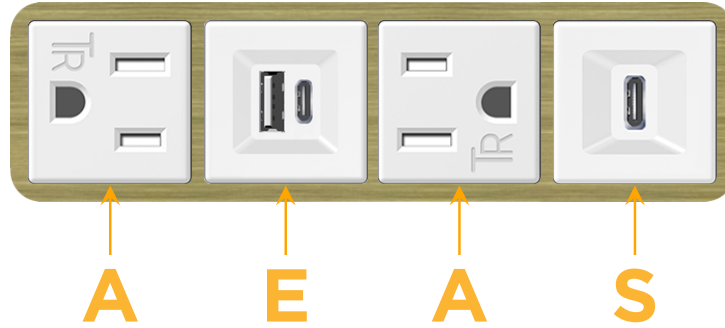

Bezel Finish: **BRASS ANTIQUED (ABS)**

Custom Finishes Available M-POWER-4TW-AEAS-BRAAB

Features:

Module/Port Options:

- A** Tamper Resistant AC Receptacle
- E** USB-A & USB-C (20W)
- M** Double USB-A (Fast Charging Ports - 18W)
- H** HDMI
- 6** CAT 6
- 12** RJ 12
- X** Switched AC
- Y** 3-Way Switch (Low Voltage)
- V** USB-C (45W High Speed Charging Port)
- S** USB-C (25W High Speed Charging Port)
- R** Switched AC (Rocker Switch)
- D** Dimmer Switch

Plug:

Supplied with Low Profile Flat 45° Angle 120 VAC Plug

Optional Standard Straight 120 VAC Plug

Optional Straight 120 VAC Pass-through Plug

- CLEAN, COMPACT DESIGN
- STREAMLINED
- LOW PROFILE
- SIDE-EXITING CORDS
- PLUG & PLAY
- 6' AC CORD & PLUG (FLAT PLUG STANDARD)
- CUSTOMIZABLE CONFIGURATIONS AND FINISHES
- UL LISTED FOR MOUNTING IN FURNITURE
- 15A

M-POWER-4T

AC POWER & DATA CONNECTIVITY SOLUTION

M-POWER-4TW-AEAS-BRAAB

Specs:

Modules/Ports:

- A** Tamper Resistant AC Receptacle
- E** USB-A & USB-C (20W)
- S** USB-C (25W High Speed Charging Port)

Distributed by