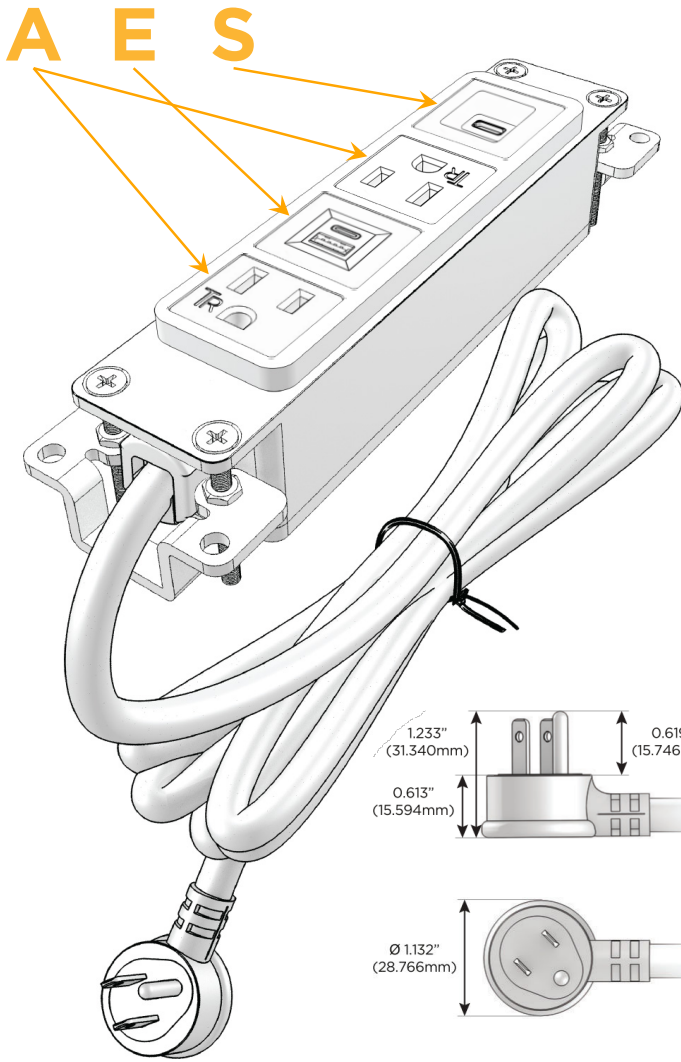

Bezel Finish: **BRASS ANTIQUED (ABS)**

Custom Finishes Available M-POWER-4TW-AEAS-BRAAB

Features:

Module/Port Options:

- A** Tamper Resistant AC Receptacle
- E** USB-A & USB-C (20W)
- M** Double USB-A (Fast Charging Ports - 18W)
- H** HDMI
- 6** CAT 6
- 12** RJ 12
- X** Switched AC
- Y** 3-Way Switch (Low Voltage)
- V** USB-C (45W High Speed Charging Port)
- S** USB-C (25W High Speed Charging Port)
- R** Switched AC (Rocker Switch)
- D** Dimmer Switch

Plug:

Supplied with Low Profile Flat 45° Angle 120 VAC Plug

Optional Standard Straight 120 VAC Plug

Optional Straight 120 VAC Pass-through Plug

- CLEAN, COMPACT DESIGN
- STREAMLINED
- LOW PROFILE
- SIDE-EXITING CORDS
- PLUG & PLAY
- 6' AC CORD & PLUG (FLAT PLUG STANDARD)
- CUSTOMIZABLE CONFIGURATIONS AND FINISHES
- UL LISTED FOR MOUNTING IN FURNITURE
- 15A

M-POWER-4T

AC POWER & DATA CONNECTIVITY SOLUTION

M-POWER-4TW-AEAS-BRAAB

Specs:

Modules/Ports:

- A** Tamper Resistant AC Receptacle
- E** USB-A & USB-C (20W)
- S** USB-C (25W High Speed Charging Port)

Distributed by