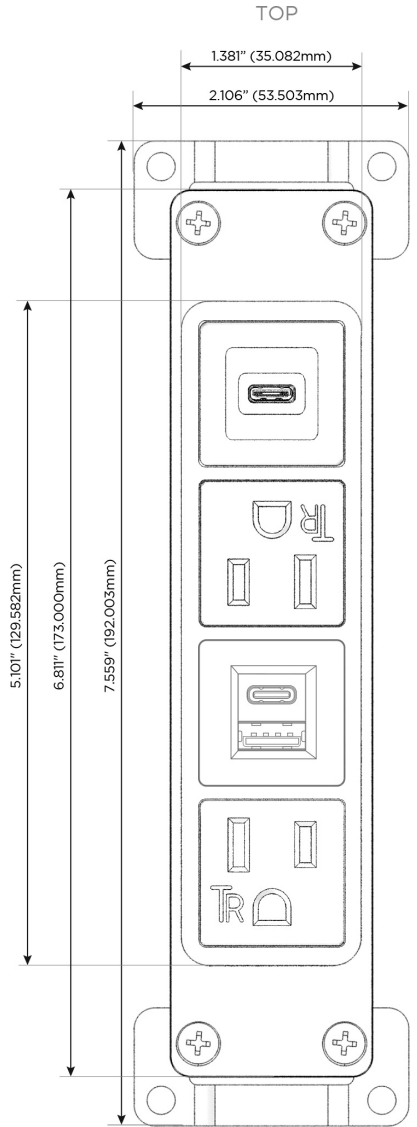

Bezel Finish: **SPECIAL ANTIQUE BRONZE (ABS)**

Custom Finishes Available M-POWER-4TW-AEAS-APAB

Features:

Module/Port Options:

- A** Tamper Resistant AC Receptacle
- E** USB-A & USB-C (20W)
- M** Double USB-A (Fast Charging Ports - 18W)
- H** HDMI
- 6** CAT 6
- 12** RJ 12
- X** Switched AC
- Y** 3-Way Switch (Low Voltage)
- V** USB-C (45W High Speed Charging Port)
- S** USB-C (25W High Speed Charging Port)
- R** Switched AC (Rocker Switch)
- D** Dimmer Switch

Plug:

Supplied with Low Profile Flat 45° Angle 120 VAC Plug

Optional Standard Straight 120 VAC Plug

Optional Straight 120 VAC Pass-through Plug

- CLEAN, COMPACT DESIGN
- STREAMLINED
- LOW PROFILE
- SIDE-EXITING CORDS
- PLUG & PLAY
- 6' AC CORD & PLUG (FLAT PLUG STANDARD)
- CUSTOMIZABLE CONFIGURATIONS AND FINISHES
- UL LISTED FOR MOUNTING IN FURNITURE
- 15A

M-POWER-4T

AC POWER & DATA CONNECTIVITY SOLUTION

M-POWER-4TW-AEAS-APAB

Specs:

Modules/Ports:

- A** Tamper Resistant AC Receptacle
- E** USB-A & USB-C (20W)
- S** USB-C (25W High Speed Charging Port)

Distributed by