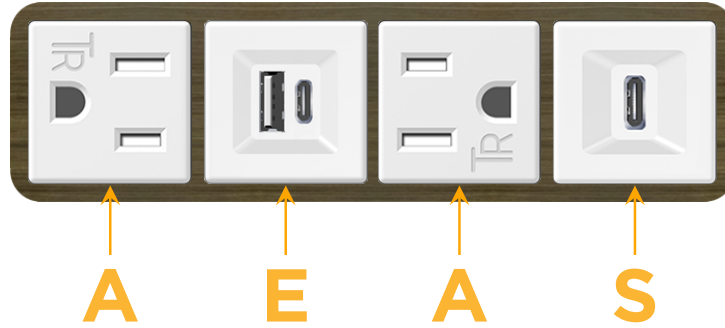

Bezel Finish: **SPECIAL ANTIQUE BRONZE (ABS)**

Custom Finishes Available M-POWER-4TW-AEAS-APAB

Features:

Module/Port Options:

- A** Tamper Resistant AC Receptacle
- E** USB-A & USB-C (20W)
- M** Double USB-A (Fast Charging Ports - 18W)
- H** HDMI
- 6** CAT 6
- 12** RJ 12
- X** Switched AC
- Y** 3-Way Switch (Low Voltage)
- V** USB-C (45W High Speed Charging Port)
- S** USB-C (25W High Speed Charging Port)
- R** Switched AC (Rocker Switch)
- D** Dimmer Switch

Plug:

Supplied with Low Profile Flat 45° Angle 120 VAC Plug

Optional Standard Straight 120 VAC Plug

Optional Straight 120 VAC Pass-through Plug

- CLEAN, COMPACT DESIGN
- STREAMLINED
- LOW PROFILE
- SIDE-EXITING CORDS
- PLUG & PLAY
- 6' AC CORD & PLUG (FLAT PLUG STANDARD)
- CUSTOMIZABLE CONFIGURATIONS AND FINISHES
- UL LISTED FOR MOUNTING IN FURNITURE
- 15A

M-POWER-4T

AC POWER & DATA CONNECTIVITY SOLUTION

M-POWER-4TW-AEAS-APAB

Specs:

Modules/Ports:

- A** Tamper Resistant AC Receptacle
- E** USB-A & USB-C (20W)
- S** USB-C (25W High Speed Charging Port)

Distributed by