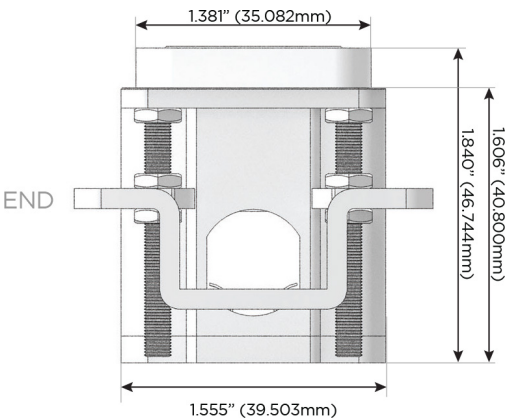

Plug:

Supplied with Low Profile Flat 45° Angle 120 VAC Plug

Optional Standard Straight 120 VAC Plug

Optional Straight 120 VAC Pass-through Plug

- CLEAN, COMPACT DESIGN
- STREAMLINED
- LOW PROFILE
- SIDE-EXITING CORDS
- PLUG & PLAY
- 6' AC CORD & PLUG (FLAT PLUG STANDARD)
- CUSTOMIZABLE CONFIGURATIONS AND FINISHES
- UL LISTED FOR MOUNTING IN FURNITURE
- 15A

M-POWER-4T

AC POWER & DATA CONNECTIVITY SOLUTION

M-POWER-4TW-AEAS-APAB

Specs:

Modules/Ports:

- A** Tamper Resistant AC Receptacle
- E** USB-A & USB-C (20W)
- S** USB-C (25W High Speed Charging Port)

Distributed by