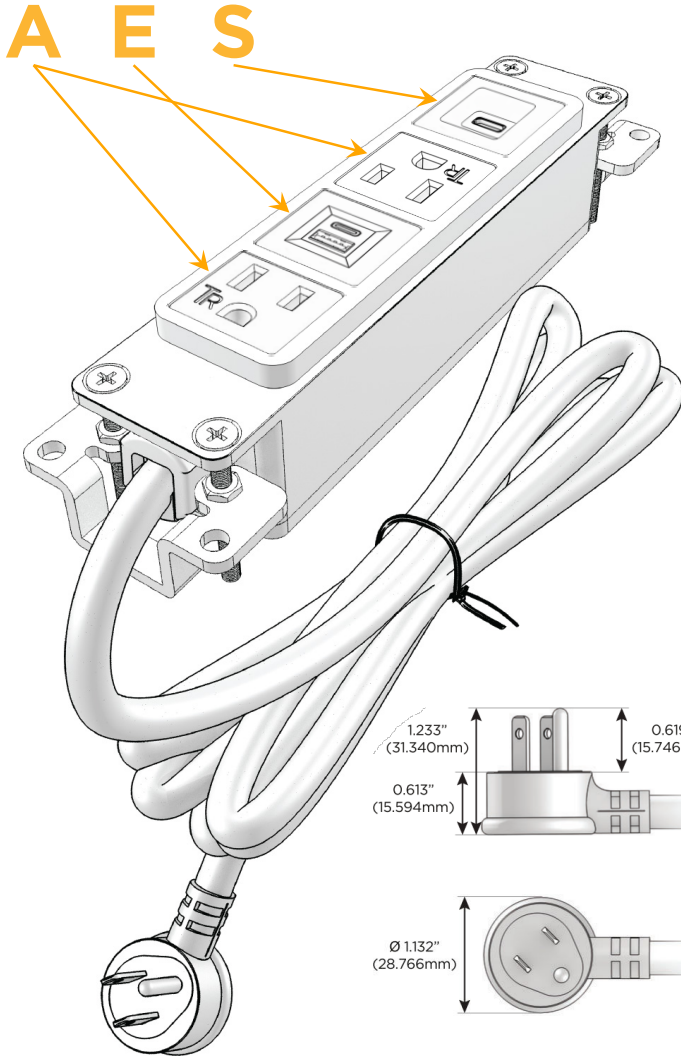

Bezel Finish: **SPECIAL ANTIQUE BRONZE (ABS)**

Custom Finishes Available M-POWER-4TW-AEAS-APAB

Features:

Module/Port Options:

- A** Tamper Resistant AC Receptacle
- E** USB-A & USB-C (20W)
- M** Double USB-A (Fast Charging Ports - 18W)
- H** HDMI
- 6** CAT 6
- 12** RJ 12
- X** Switched AC
- Y** 3-Way Switch (Low Voltage)
- V** USB-C (45W High Speed Charging Port)
- S** USB-C (25W High Speed Charging Port)
- R** Switched AC (Rocker Switch)
- D** Dimmer Switch

Plug:

Supplied with Low Profile Flat 45° Angle 120 VAC Plug

Optional Standard Straight 120 VAC Plug

Optional Straight 120 VAC Pass-through Plug

- CLEAN, COMPACT DESIGN
- STREAMLINED
- LOW PROFILE
- SIDE-EXITING CORDS
- PLUG & PLAY
- 6' AC CORD & PLUG (FLAT PLUG STANDARD)
- CUSTOMIZABLE CONFIGURATIONS AND FINISHES
- UL LISTED FOR MOUNTING IN FURNITURE
- 15A

M-POWER-4T

AC POWER & DATA CONNECTIVITY SOLUTION

M-POWER-4TW-AEAS-APAB

Specs:

Modules/Ports:

- A** Tamper Resistant AC Receptacle
- E** USB-A & USB-C (20W)
- S** USB-C (25W High Speed Charging Port)

Distributed by