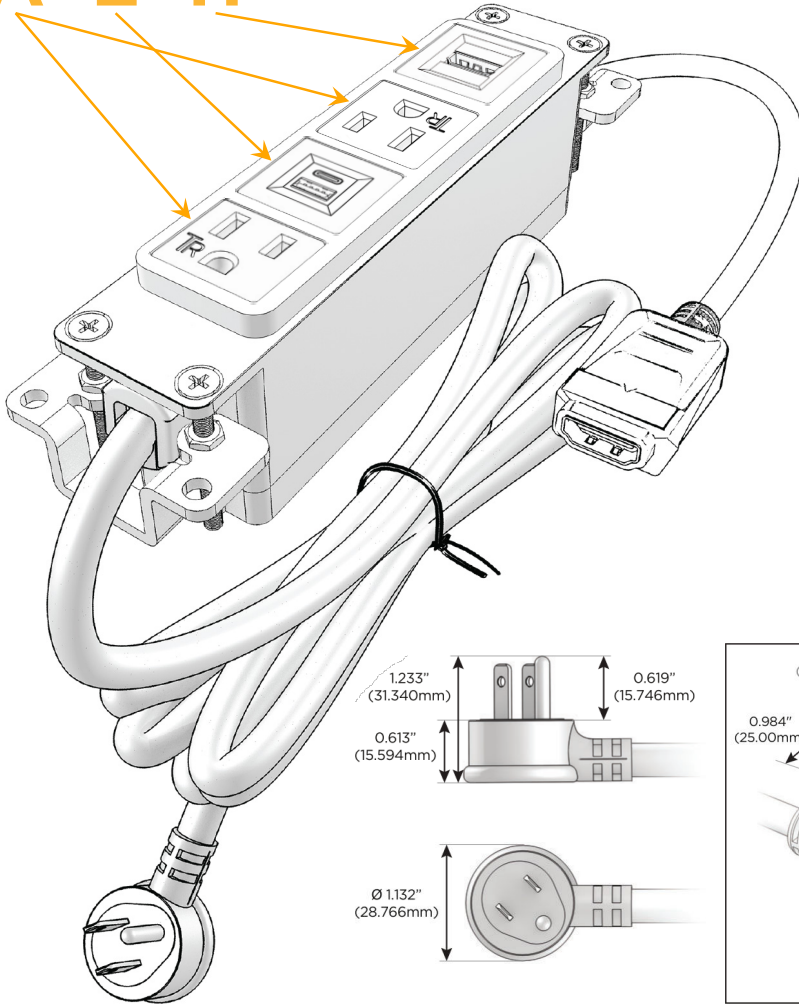

Bezel Finish: **WHITE (ABS)**

Custom Finishes Available M-POWER-4TW-AEAH-WAB

Features:

Module/Port Options:

- A** Tamper Resistant AC Receptacle
- E** USB-A & USB-C (20W)
- M** Double USB-A (Fast Charging Ports - 18W)
- H** HDMI
- 6** CAT 6
- 12** RJ 12
- X** Switched AC
- Y** 3-Way Switch (Low Voltage)
- V** USB-C (45W High Speed Charging Port)
- S** USB-C (25W High Speed Charging Port)
- R** Switched AC (Rocker Switch)
- D** Dimmer Switch

Plug:

Supplied with Low Profile Flat 45° Angle 120 VAC Plug

Optional Standard Straight 120 VAC Plug

Optional Straight 120 VAC Pass-through Plug

- CLEAN, COMPACT DESIGN
- STREAMLINED
- LOW PROFILE
- SIDE-EXITING CORDS
- PLUG & PLAY
- 6' AC CORD & PLUG (FLAT PLUG STANDARD)
- CUSTOMIZABLE CONFIGURATIONS AND FINISHES
- UL LISTED FOR MOUNTING IN FURNITURE
- 15A

M-POWER-4T

AC POWER & DATA CONNECTIVITY SOLUTION

M-POWER-4TW-AEAH-WAB

Specs:

Modules/Ports:

- A** Tamper Resistant AC Receptacle
- E** USB-A & USB-C (20W)
- H** HDMI

A E H

Distributed by