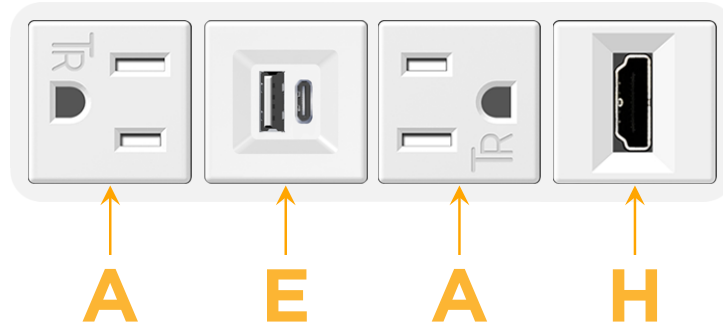

Bezel Finish: **WHITE (ABS)**

Custom Finishes Available M-POWER-4TW-AEAH-WAB

Features:

Module/Port Options:

- A** Tamper Resistant AC Receptacle
- E** USB-A & USB-C (20W)
- M** Double USB-A (Fast Charging Ports - 18W)
- H** HDMI
- 6** CAT 6
- 12** RJ 12
- X** Switched AC
- Y** 3-Way Switch (Low Voltage)
- V** USB-C (45W High Speed Charging Port)
- S** USB-C (25W High Speed Charging Port)
- R** Switched AC (Rocker Switch)
- D** Dimmer Switch

Plug:

Supplied with Low Profile Flat 45° Angle 120 VAC Plug

Optional Standard Straight 120 VAC Plug

Optional Straight 120 VAC Pass-through Plug

- CLEAN, COMPACT DESIGN
- STREAMLINED
- LOW PROFILE
- SIDE-EXITING CORDS
- PLUG & PLAY
- 6' AC CORD & PLUG (FLAT PLUG STANDARD)
- CUSTOMIZABLE CONFIGURATIONS AND FINISHES
- UL LISTED FOR MOUNTING IN FURNITURE
- 15A

M-POWER-4T

AC POWER & DATA CONNECTIVITY SOLUTION

M-POWER-4TW-AEAH-WAB

Specs:

Modules/Ports:

- A** Tamper Resistant AC Receptacle
- E** USB-A & USB-C (20W)
- H** HDMI

A E H

Distributed by