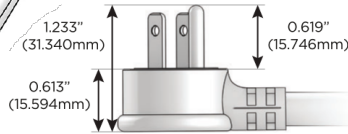

M-POWER-4T

AC POWER & DATA CONNECTIVITY SOLUTION

M-POWER-4TW-AEAH-WAB

Specs:

Modules/Ports:

- A** Tamper Resistant AC Receptacle
- E** USB-A & USB-C (20W)
- H** HDMI

A E H

Distributed by