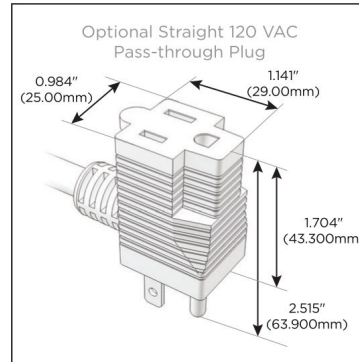

Bezel Finish: **WHITE (ABS)**

Custom Finishes Available M-POWER-4TW-AEAH-WAB

Features:

Module/Port Options:

- A** Tamper Resistant AC Receptacle
- E** USB-A & USB-C (20W)
- M** Double USB-A (Fast Charging Ports - 18W)
- H** HDMI
- 6** CAT 6
- 12** RJ 12
- X** Switched AC
- Y** 3-Way Switch (Low Voltage)
- V** USB-C (45W High Speed Charging Port)
- S** USB-C (25W High Speed Charging Port)
- R** Switched AC (Rocker Switch)
- D** Dimmer Switch

Plug:

Supplied with Low Profile Flat 45° Angle 120 VAC Plug

Optional Standard Straight 120 VAC Plug

Optional Straight 120 VAC Pass-through Plug

- CLEAN, COMPACT DESIGN
- STREAMLINED
- LOW PROFILE
- SIDE-EXITING CORDS
- PLUG & PLAY
- 6' AC CORD & PLUG (FLAT PLUG STANDARD)
- CUSTOMIZABLE CONFIGURATIONS AND FINISHES
- UL LISTED FOR MOUNTING IN FURNITURE
- 15A

M-POWER-4T

AC POWER & DATA CONNECTIVITY SOLUTION

M-POWER-4TW-AEAH-WAB

Specs:

Modules/Ports:

- A** Tamper Resistant AC Receptacle
- E** USB-A & USB-C (20W)
- H** HDMI

A E H

Distributed by