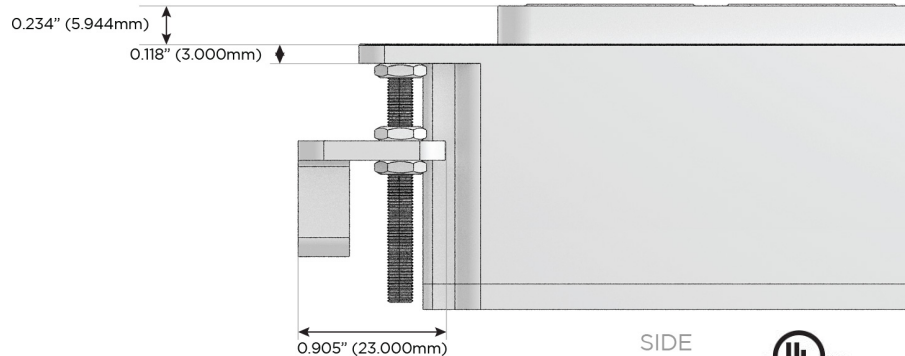

### Plug:

Supplied with Low Profile Flat 45° Angle 120 VAC Plug

Optional Standard Straight 120 VAC Plug

Optional Straight 120 VAC Pass-through Plug

- CLEAN, COMPACT DESIGN
- STREAMLINED
- LOW PROFILE
- SIDE-EXITING CORDS
- PLUG & PLAY
- 6' AC CORD & PLUG (FLAT PLUG STANDARD)
- CUSTOMIZABLE CONFIGURATIONS AND FINISHES
- UL LISTED FOR MOUNTING IN FURNITURE
- 15A

# M-POWER-4T

AC POWER & DATA CONNECTIVITY SOLUTION

M-POWER-4TW-AEAH-SAB

Specs:

**Modules/Ports:**

- A** Tamper Resistant AC Receptacle
- E** USB-A & USB-C (20W)
- H** HDMI

**A E H**

TOP