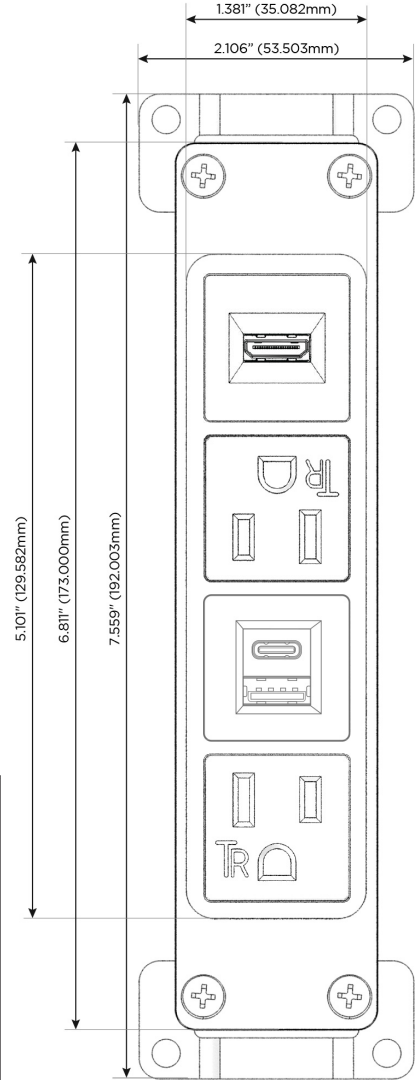

### Module/Port Options:

- A** Tamper Resistant AC Receptacle
- E** USB-A & USB-C (20W)
- M** Double USB-A (Fast Charging Ports - 18W)
- H** HDMI
- 6** CAT 6
- 12** RJ 12
- X** Switched AC
- Y** 3-Way Switch (Low Voltage)
- V** USB-C (45W High Speed Charging Port)
- S** USB-C (25W High Speed Charging Port)
- R** Switched AC (Rocker Switch)
- D** Dimmer Switch

### Plug:

Supplied with Low Profile Flat 45° Angle 120 VAC Plug

Optional Standard Straight 120 VAC Plug

Optional Straight 120 VAC Pass-through Plug

- CLEAN, COMPACT DESIGN
- STREAMLINED
- LOW PROFILE
- SIDE-EXITING CORDS
- PLUG & PLAY
- 6' AC CORD & PLUG (FLAT PLUG STANDARD)
- CUSTOMIZABLE CONFIGURATIONS AND FINISHES
- UL LISTED FOR MOUNTING IN FURNITURE
- 15A

# M-POWER-4T

AC POWER & DATA CONNECTIVITY SOLUTION

M-POWER-4TW-AEAH-SAB

Specs:

**Modules/Ports:**

- A** Tamper Resistant AC Receptacle
- E** USB-A & USB-C (20W)
- H** HDMI

**A E H**

TOP