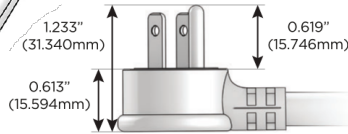

### Plug:

Supplied with Low Profile Flat 45° Angle 120 VAC Plug

Optional Standard Straight 120 VAC Plug

Optional Straight 120 VAC Pass-through Plug

- CLEAN, COMPACT DESIGN
- STREAMLINED
- LOW PROFILE
- SIDE-EXITING CORDS
- PLUG & PLAY
- 6' AC CORD & PLUG (FLAT PLUG STANDARD)
- CUSTOMIZABLE CONFIGURATIONS AND FINISHES
- UL LISTED FOR MOUNTING IN FURNITURE
- 15A

# M-POWER-4T

AC POWER & DATA CONNECTIVITY SOLUTION

M-POWER-4TW-AEAH-SAB

Specs:

**Modules/Ports:**

- A** Tamper Resistant AC Receptacle
- E** USB-A & USB-C (20W)
- H** HDMI

**A E H**

TOP