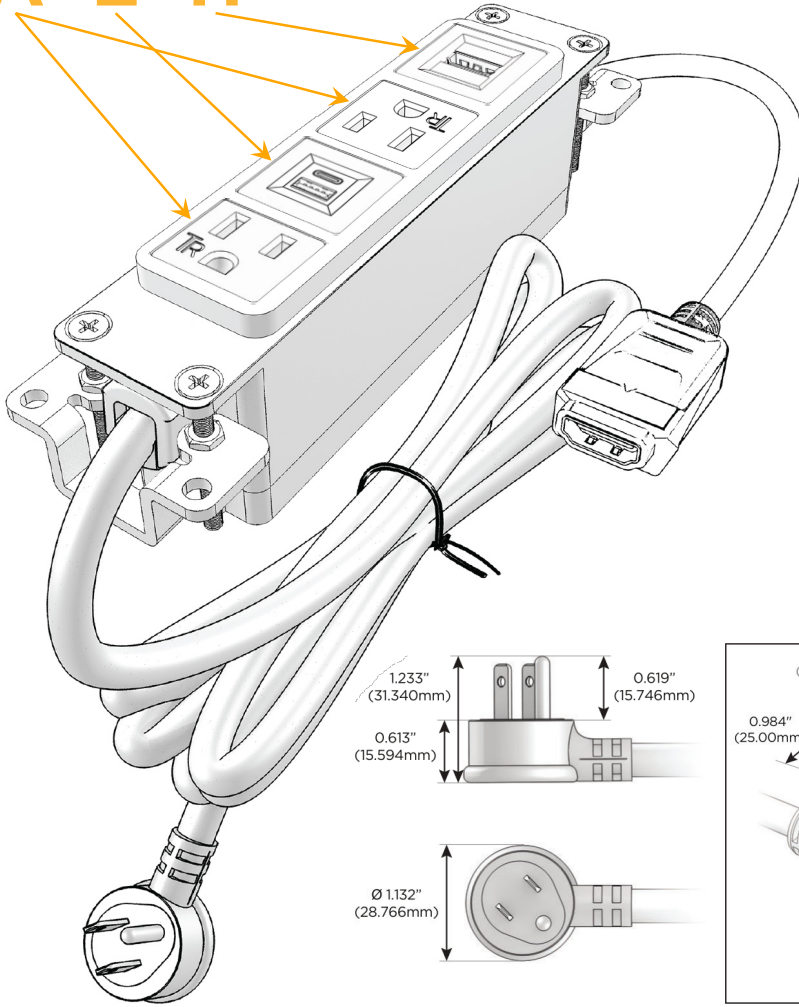

### Module/Port Options:

- A** Tamper Resistant AC Receptacle
- E** USB-A & USB-C (20W)
- M** Double USB-A (Fast Charging Ports - 18W)
- H** HDMI
- 6** CAT 6
- 12** RJ 12
- X** Switched AC
- Y** 3-Way Switch (Low Voltage)
- V** USB-C (45W High Speed Charging Port)
- S** USB-C (25W High Speed Charging Port)
- R** Switched AC (Rocker Switch)
- D** Dimmer Switch

### Plug:

Supplied with Low Profile Flat 45° Angle 120 VAC Plug

Optional Standard Straight 120 VAC Plug

Optional Straight 120 VAC Pass-through Plug

- CLEAN, COMPACT DESIGN
- STREAMLINED
- LOW PROFILE
- SIDE-EXITING CORDS
- PLUG & PLAY
- 6' AC CORD & PLUG (FLAT PLUG STANDARD)
- CUSTOMIZABLE CONFIGURATIONS AND FINISHES
- UL LISTED FOR MOUNTING IN FURNITURE
- 15A

# M-POWER-4T

AC POWER & DATA CONNECTIVITY SOLUTION

M-POWER-4TW-AEAH-SAB

Specs:

**Modules/Ports:**

- A** Tamper Resistant AC Receptacle
- E** USB-A & USB-C (20W)
- H** HDMI

**A E H**

TOP