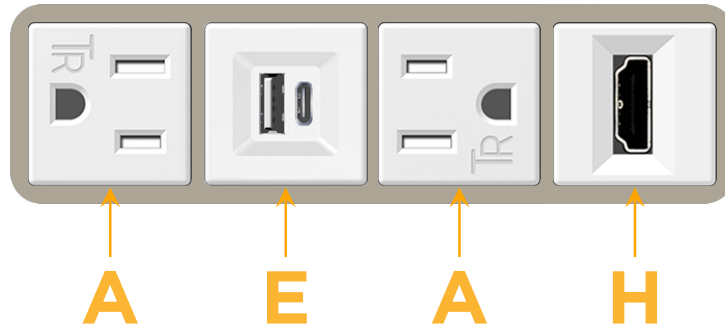

M-POWER-4T

AC POWER & DATA CONNECTIVITY SOLUTION

M-POWER-4TW-AEAH-SAB

Distributed by

Mormax Company, Inc.

8 Westchester Plaza

Elmsford, NY 10523

914-699-0101

sales@mormax.com

mormax.com

Metro Light & Power's line of power & data solutions offers sophisticated design elements combined with greater ease of installation. Streamlined and low-profile, enhanced by side-exiting cords, our outlets advance the industry with their cutting edge look and feel. We believe flexibility is key, and we provide a variety of mounting options, including the ability to mount in limited spaces. Our outlets are available in many finishes and configurations, in addition to a custom color and finish capability for our clients.

Bezel Finish: **SATIN NICKEL (ABS)**

Custom Finishes Available M-POWER-4TW-AEAH-SAB

Features:

Module/Port Options:

- **A** Tamper Resistant AC Receptacle
- **E** USB-A & USB-C (20W)
- **M** Double USB-A (Fast Charging Ports - 18W)
- **H** HDMI
- **6** CAT 6
- **12** RJ 12
- **X** Switched AC
- **Y** 3-Way Switch (Low Voltage)
- **V** USB-C (45W High Speed Charging Port)
- **S** USB-C (25W High Speed Charging Port)
- **R** Switched AC (Rocker Switch)
- **D** Dimmer Switch

Plug:

Supplied with Low Profile Flat 45° Angle 120 VAC Plug

Optional Standard Straight 120 VAC Plug

Optional Straight 120 VAC Pass-through Plug

- CLEAN, COMPACT DESIGN
- STREAMLINED
- LOW PROFILE
- SIDE-EXITING CORDS
- PLUG & PLAY
- 6' AC CORD & PLUG (FLAT PLUG STANDARD)
- CUSTOMIZABLE CONFIGURATIONS AND FINISHES
- UL LISTED FOR MOUNTING IN FURNITURE
- 15A