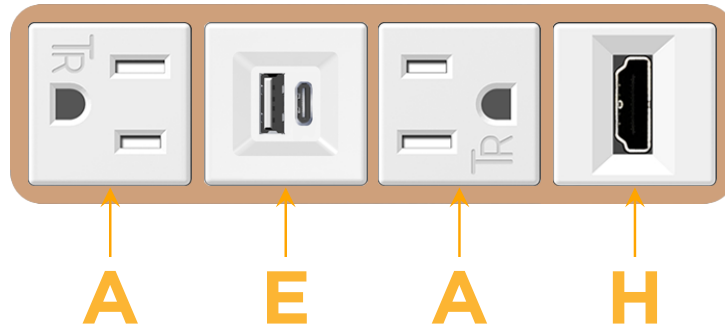

M-POWER-4T

AC POWER & DATA CONNECTIVITY SOLUTION

M-POWER-4TW-AEAH-CUAB

Distributed by

Mormax Company, Inc.

8 Westchester Plaza

Elmsford, NY 10523

914-699-0101

sales@mormax.com

mormax.com

Metro Light & Power's line of power & data solutions offers sophisticated design elements combined with greater ease of installation. Streamlined and low-profile, enhanced by side-exiting cords, our outlets advance the industry with their cutting edge look and feel. We believe flexibility is key, and we provide a variety of mounting options, including the ability to mount in limited spaces. Our outlets are available in many finishes and configurations, in addition to a custom color and finish capability for our clients.

Bezel Finish: **COPPER (ABS)**

Custom Finishes Available M-POWER-4TW-AEAH-CUAB

Features:

Module/Port Options:

- **A** Tamper Resistant AC Receptacle
- **E** USB-A & USB-C (20W)
- **M** Double USB-A (Fast Charging Ports - 18W)
- **H** HDMI
- **6** CAT 6
- **12** RJ 12
- **X** Switched AC
- **Y** 3-Way Switch (Low Voltage)
- **V** USB-C (45W High Speed Charging Port)
- **S** USB-C (25W High Speed Charging Port)
- **R** Switched AC (Rocker Switch)
- **D** Dimmer Switch

Plug:

Supplied with Low Profile Flat 45° Angle 120 VAC Plug

Optional Standard Straight 120 VAC Plug

Optional Straight 120 VAC Pass-through Plug

- CLEAN, COMPACT DESIGN
- STREAMLINED
- LOW PROFILE
- SIDE-EXITING CORDS
- PLUG & PLAY
- 6' AC CORD & PLUG (FLAT PLUG STANDARD)
- CUSTOMIZABLE CONFIGURATIONS AND FINISHES
- UL LISTED FOR MOUNTING IN FURNITURE
- 15A