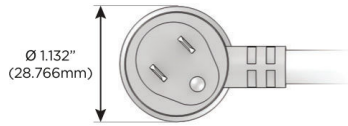

### Plug:

Supplied with Low Profile Flat 45° Angle 120 VAC Plug

Optional Standard Straight 120 VAC Plug

Optional Straight 120 VAC Pass-through Plug

- CLEAN, COMPACT DESIGN
- STREAMLINED
- LOW PROFILE
- SIDE-EXITING CORDS
- PLUG & PLAY
- 6' AC CORD & PLUG (FLAT PLUG STANDARD)
- CUSTOMIZABLE CONFIGURATIONS AND FINISHES
- UL LISTED FOR MOUNTING IN FURNITURE
- 15A

# M-POWER-4T

AC POWER & DATA CONNECTIVITY SOLUTION

M-POWER-4TW-AEAH-CUAB

Specs:

**Modules/Ports:**

- A** Tamper Resistant AC Receptacle
- E** USB-A & USB-C (20W)
- H** HDMI

**A E H**

Distributed by