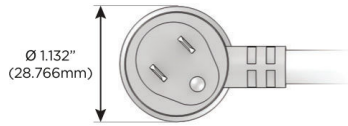

Bezel Finish: **CHROME (ABS)**

Custom Finishes Available M-POWER-4TW-AEAH-CRAB

Features:

Module/Port Options:

- A** Tamper Resistant AC Receptacle
- E** USB-A & USB-C (20W)
- M** Double USB-A (Fast Charging Ports - 18W)
- H** HDMI
- 6** CAT 6
- 12** RJ 12
- X** Switched AC
- Y** 3-Way Switch (Low Voltage)
- V** USB-C (45W High Speed Charging Port)
- S** USB-C (25W High Speed Charging Port)
- R** Switched AC (Rocker Switch)
- D** Dimmer Switch

Plug:

Supplied with Low Profile Flat 45° Angle 120 VAC Plug

Optional Standard Straight 120 VAC Plug

Optional Straight 120 VAC Pass-through Plug

- CLEAN, COMPACT DESIGN
- STREAMLINED
- LOW PROFILE
- SIDE-EXITING CORDS
- PLUG & PLAY
- 6' AC CORD & PLUG (FLAT PLUG STANDARD)
- CUSTOMIZABLE CONFIGURATIONS AND FINISHES
- UL LISTED FOR MOUNTING IN FURNITURE
- 15A

M-POWER-4T

AC POWER & DATA CONNECTIVITY SOLUTION

M-POWER-4TW-AEAH-CRAB

Specs:

Modules/Ports:

- A** Tamper Resistant AC Receptacle
- E** USB-A & USB-C (20W)
- H** HDMI

A E H

Distributed by