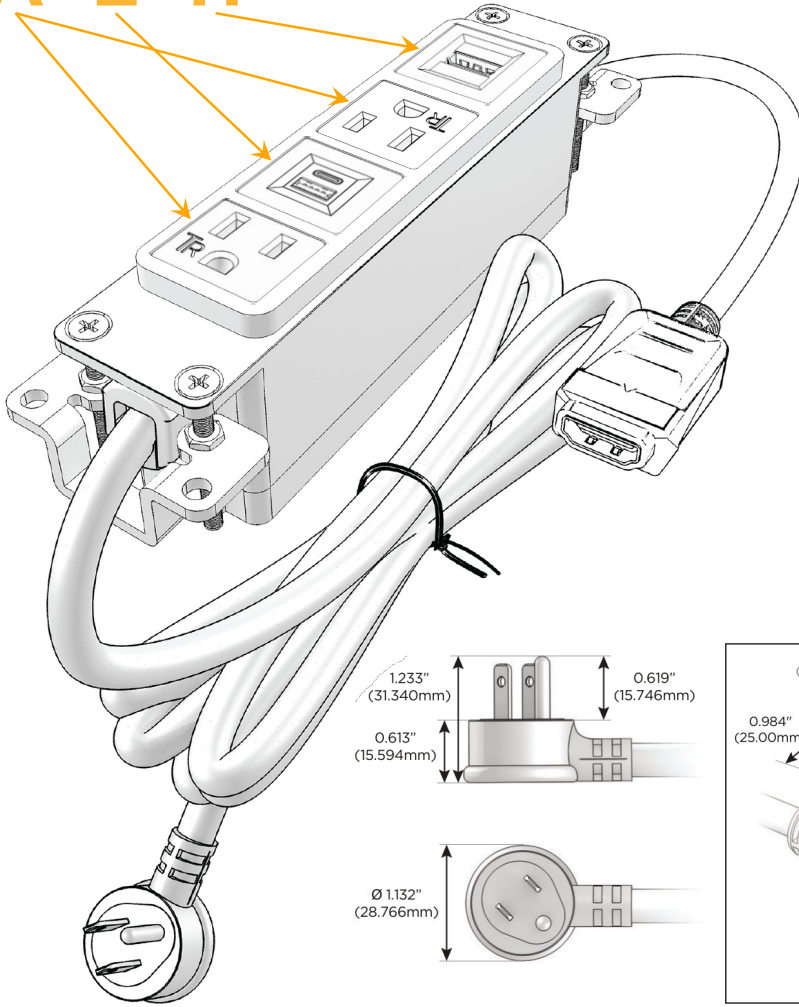

Bezel Finish: **CHROME (ABS)**

Custom Finishes Available M-POWER-4TW-AEAH-CRAB

Features:

Module/Port Options:

- A** Tamper Resistant AC Receptacle
- E** USB-A & USB-C (20W)
- M** Double USB-A (Fast Charging Ports - 18W)
- H** HDMI
- 6** CAT 6
- 12** RJ 12
- X** Switched AC
- Y** 3-Way Switch (Low Voltage)
- V** USB-C (45W High Speed Charging Port)
- S** USB-C (25W High Speed Charging Port)
- R** Switched AC (Rocker Switch)
- D** Dimmer Switch

Plug:

Supplied with Low Profile Flat 45° Angle 120 VAC Plug

Optional Standard Straight 120 VAC Plug

Optional Straight 120 VAC Pass-through Plug

- CLEAN, COMPACT DESIGN
- STREAMLINED
- LOW PROFILE
- SIDE-EXITING CORDS
- PLUG & PLAY
- 6' AC CORD & PLUG (FLAT PLUG STANDARD)
- CUSTOMIZABLE CONFIGURATIONS AND FINISHES
- UL LISTED FOR MOUNTING IN FURNITURE
- 15A

M-POWER-4T

AC POWER & DATA CONNECTIVITY SOLUTION

M-POWER-4TW-AEAH-CRAB

Specs:

Modules/Ports:

- A** Tamper Resistant AC Receptacle
- E** USB-A & USB-C (20W)
- H** HDMI

A E H

Distributed by