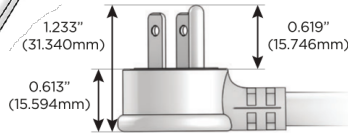

M-POWER-4T

AC POWER & DATA CONNECTIVITY SOLUTION

M-POWER-4TW-AEAH-CRAB

Specs:

Modules/Ports:

- A** Tamper Resistant AC Receptacle
- E** USB-A & USB-C (20W)
- H** HDMI

A E H

Distributed by