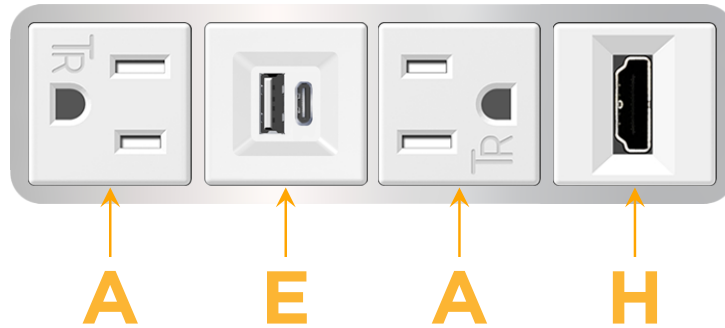

Bezel Finish: **CHROME (ABS)**

Custom Finishes Available M-POWER-4TW-AEAH-CRAB

Features:

Module/Port Options:

- A** Tamper Resistant AC Receptacle
- E** USB-A & USB-C (20W)
- M** Double USB-A (Fast Charging Ports - 18W)
- H** HDMI
- 6** CAT 6
- 12** RJ 12
- X** Switched AC
- Y** 3-Way Switch (Low Voltage)
- V** USB-C (45W High Speed Charging Port)
- S** USB-C (25W High Speed Charging Port)
- R** Switched AC (Rocker Switch)
- D** Dimmer Switch

Plug:

Supplied with Low Profile Flat 45° Angle 120 VAC Plug

Optional Standard Straight 120 VAC Plug

Optional Straight 120 VAC Pass-through Plug

- CLEAN, COMPACT DESIGN
- STREAMLINED
- LOW PROFILE
- SIDE-EXITING CORDS
- PLUG & PLAY
- 6' AC CORD & PLUG (FLAT PLUG STANDARD)
- CUSTOMIZABLE CONFIGURATIONS AND FINISHES
- UL LISTED FOR MOUNTING IN FURNITURE
- 15A

M-POWER-4T

AC POWER & DATA CONNECTIVITY SOLUTION

M-POWER-4TW-AEAH-CRAB

Specs:

Modules/Ports:

- A** Tamper Resistant AC Receptacle
- E** USB-A & USB-C (20W)
- H** HDMI

A E H

Distributed by