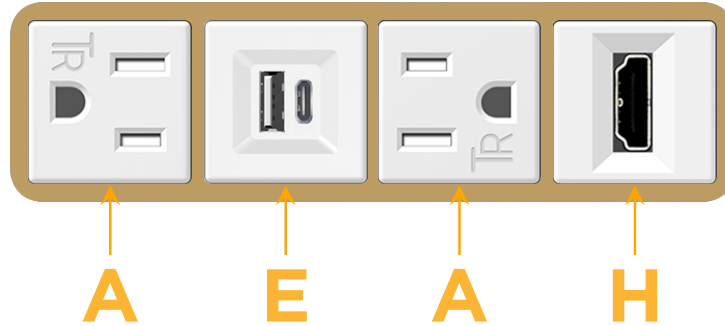

M-POWER-4T

AC POWER & DATA CONNECTIVITY SOLUTION

M-POWER-4TW-AEAH-BZAB

Distributed by

Mormax Company, Inc.

8 Westchester Plaza

Elmsford, NY 10523

914-699-0101

sales@mormax.com

mormax.com

Metro Light & Power's line of power & data solutions offers sophisticated design elements combined with greater ease of installation. Streamlined and low-profile, enhanced by side-exiting cords, our outlets advance the industry with their cutting edge look and feel. We believe flexibility is key, and we provide a variety of mounting options, including the ability to mount in limited spaces. Our outlets are available in many finishes and configurations, in addition to a custom color and finish capability for our clients.

Bezel Finish: **STANDARD BRONZE (ABS)**

Custom Finishes Available M-POWER-4TW-AEAH-BZAB

Features:

Module/Port Options:

- **A** Tamper Resistant AC Receptacle
- **E** USB-A & USB-C (20W)
- **M** Double USB-A (Fast Charging Ports - 18W)
- **H** HDMI
- **6** CAT 6
- **12** RJ 12
- **X** Switched AC
- **Y** 3-Way Switch (Low Voltage)
- **V** USB-C (45W High Speed Charging Port)
- **S** USB-C (25W High Speed Charging Port)
- **R** Switched AC (Rocker Switch)
- **D** Dimmer Switch

Plug:

Supplied with Low Profile Flat 45° Angle 120 VAC Plug

Optional Standard Straight 120 VAC Plug

Optional Straight 120 VAC Pass-through Plug

- CLEAN, COMPACT DESIGN
- STREAMLINED
- LOW PROFILE
- SIDE-EXITING CORDS
- PLUG & PLAY
- 6' AC CORD & PLUG (FLAT PLUG STANDARD)
- CUSTOMIZABLE CONFIGURATIONS AND FINISHES
- UL LISTED FOR MOUNTING IN FURNITURE
- 15A