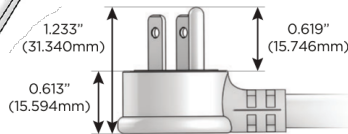

### Plug:

Supplied with Low Profile Flat 45° Angle 120 VAC Plug

Optional Standard Straight 120 VAC Plug

Optional Straight 120 VAC Pass-through Plug

- CLEAN, COMPACT DESIGN
- STREAMLINED
- LOW PROFILE
- SIDE-EXITING CORDS
- PLUG & PLAY
- 6' AC CORD & PLUG (FLAT PLUG STANDARD)
- CUSTOMIZABLE CONFIGURATIONS AND FINISHES
- UL LISTED FOR MOUNTING IN FURNITURE
- 15A

# M-POWER-4T

AC POWER & DATA CONNECTIVITY SOLUTION

M-POWER-4TW-AEAH-BZAB

Specs:

**Modules/Ports:**

- A** Tamper Resistant AC Receptacle
- E** USB-A & USB-C (20W)
- H** HDMI

**A E H**

Distributed by