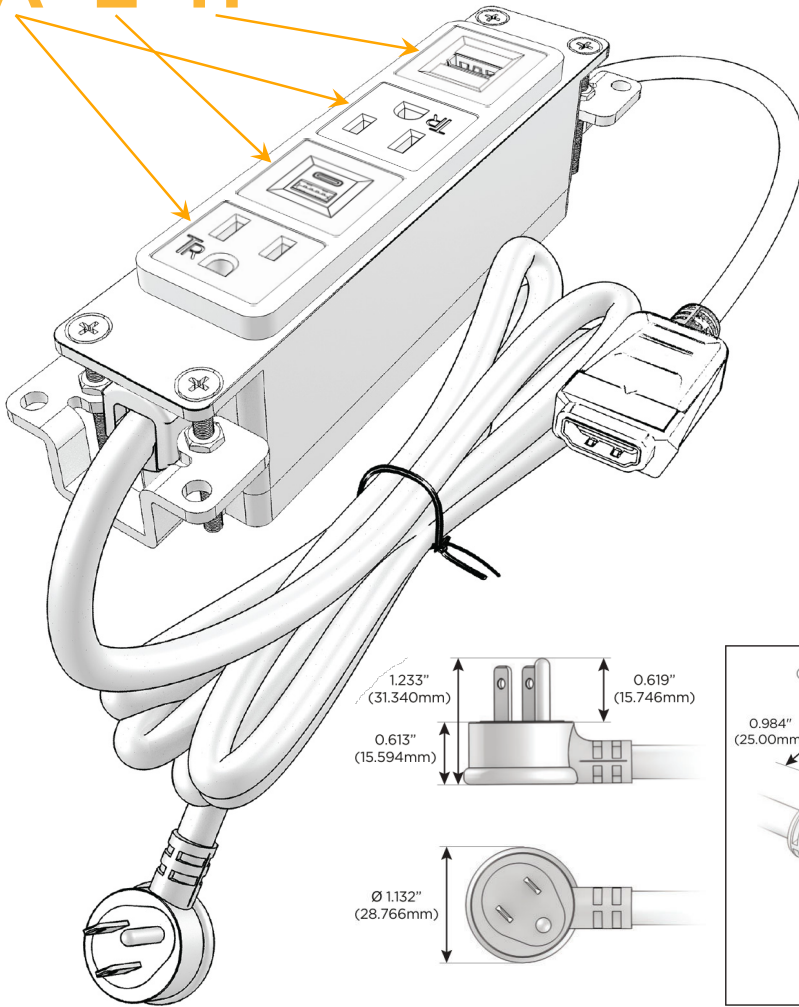

### Module/Port Options:

- A** Tamper Resistant AC Receptacle
- E** USB-A & USB-C (20W)
- M** Double USB-A (Fast Charging Ports - 18W)
- H** HDMI
- 6** CAT 6
- 12** RJ 12
- X** Switched AC
- Y** 3-Way Switch (Low Voltage)
- V** USB-C (45W High Speed Charging Port)
- S** USB-C (25W High Speed Charging Port)
- R** Switched AC (Rocker Switch)
- D** Dimmer Switch

### Plug:

Supplied with Low Profile Flat 45° Angle 120 VAC Plug

Optional Standard Straight 120 VAC Plug

Optional Straight 120 VAC Pass-through Plug

- CLEAN, COMPACT DESIGN
- STREAMLINED
- LOW PROFILE
- SIDE-EXITING CORDS
- PLUG & PLAY
- 6' AC CORD & PLUG (FLAT PLUG STANDARD)
- CUSTOMIZABLE CONFIGURATIONS AND FINISHES
- UL LISTED FOR MOUNTING IN FURNITURE
- 15A

# M-POWER-4T

AC POWER & DATA CONNECTIVITY SOLUTION

M-POWER-4TW-AEAH-BZAB

Specs:

**Modules/Ports:**

- A** Tamper Resistant AC Receptacle
- E** USB-A & USB-C (20W)
- H** HDMI

**A E H**

Distributed by