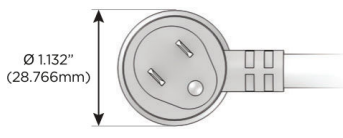

Plug:

Supplied with Low Profile Flat 45° Angle 120 VAC Plug

Optional Standard Straight 120 VAC Plug

Optional Straight 120 VAC Pass-through Plug

- CLEAN, COMPACT DESIGN
- STREAMLINED
- LOW PROFILE
- SIDE-EXITING CORDS
- PLUG & PLAY
- 6' AC CORD & PLUG (FLAT PLUG STANDARD)
- CUSTOMIZABLE CONFIGURATIONS AND FINISHES
- UL LISTED FOR MOUNTING IN FURNITURE
- 15A

M-POWER-4T

AC POWER & DATA CONNECTIVITY SOLUTION

M-POWER-4TW-AEAH-BZ5AB

Specs:

Modules/Ports:

- A** Tamper Resistant AC Receptacle
- E** USB-A & USB-C (20W)
- H** HDMI

A E H

Distributed by