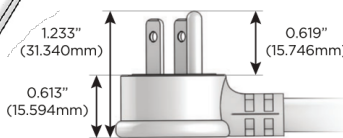

M-POWER-4T

AC POWER & DATA CONNECTIVITY SOLUTION

M-POWER-4TW-AEAH-BZ5AB

Specs:

Modules/Ports:

- A** Tamper Resistant AC Receptacle
- E** USB-A & USB-C (20W)
- H** HDMI

A E H

Distributed by