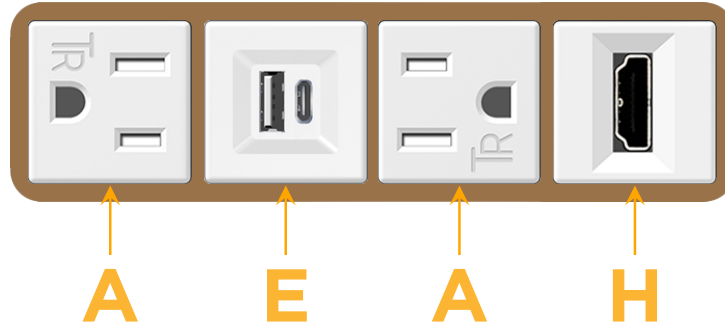

Bezel Finish: **ARCHITECTURAL BRONZE (ABS)**

Custom Finishes Available M-POWER-4TW-AEAH-BZ5AB

Features:

Module/Port Options:

- A** Tamper Resistant AC Receptacle
- E** USB-A & USB-C (20W)
- M** Double USB-A (Fast Charging Ports - 18W)
- H** HDMI
- 6** CAT 6
- 12** RJ 12
- X** Switched AC
- Y** 3-Way Switch (Low Voltage)
- V** USB-C (45W High Speed Charging Port)
- S** USB-C (25W High Speed Charging Port)
- R** Switched AC (Rocker Switch)
- D** Dimmer Switch

Plug:

Supplied with Low Profile Flat 45° Angle 120 VAC Plug

Optional Standard Straight 120 VAC Plug

Optional Straight 120 VAC Pass-through Plug

- CLEAN, COMPACT DESIGN
- STREAMLINED
- LOW PROFILE
- SIDE-EXITING CORDS
- PLUG & PLAY
- 6' AC CORD & PLUG (FLAT PLUG STANDARD)
- CUSTOMIZABLE CONFIGURATIONS AND FINISHES
- UL LISTED FOR MOUNTING IN FURNITURE
- 15A

M-POWER-4T

AC POWER & DATA CONNECTIVITY SOLUTION

M-POWER-4TW-AEAH-BZ5AB

Specs:

Modules/Ports:

- A** Tamper Resistant AC Receptacle
- E** USB-A & USB-C (20W)
- H** HDMI

A E H

Distributed by