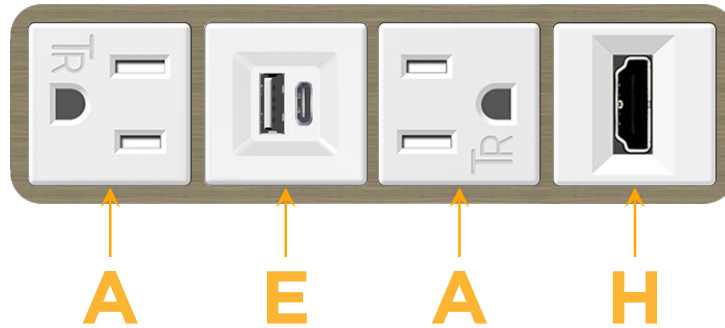

M-POWER-4T

AC POWER & DATA CONNECTIVITY SOLUTION

M-POWER-4TW-AEAH-BZ5AAB

Distributed by

Mormax Company, Inc.

8 Westchester Plaza

Elmsford, NY 10523

914-699-0101

sales@mormax.com

mormax.com

Metro Light & Power's line of power & data solutions offers sophisticated design elements combined with greater ease of installation. Streamlined and low-profile, enhanced by side-exiting cords, our outlets advance the industry with their cutting edge look and feel. We believe flexibility is key, and we provide a variety of mounting options, including the ability to mount in limited spaces. Our outlets are available in many finishes and configurations, in addition to a custom color and finish capability for our clients.

Bezel Finish: **ANTIQUED ARCHITECTURAL BRONZE (ABS)**

Custom Finishes Available M-POWER-4TW-AEAH-BZ5AAB

Features:

Module/Port Options:

- A Tamper Resistant AC Receptacle
- E USB-A & USB-C (20W)
- M Double USB-A (Fast Charging Ports - 18W)
- H HDMI
- 6 CAT 6
- 12 RJ 12
- X Switched AC
- Y 3-Way Switch (Low Voltage)
- V USB-C (45W High Speed Charging Port)
- S USB-C (25W High Speed Charging Port)
- R Switched AC (Rocker Switch)
- D Dimmer Switch

Plug:

- Supplied with Low Profile Flat 45° Angle 120 VAC Plug
- Optional Standard Straight 120 VAC Plug
- Optional Straight 120 VAC Pass-through Plug

- CLEAN, COMPACT DESIGN
- STREAMLINED
- LOW PROFILE
- SIDE-EXITING CORDS
- PLUG & PLAY
- 6' AC CORD & PLUG (FLAT PLUG STANDARD)
- CUSTOMIZABLE CONFIGURATIONS AND FINISHES
- UL LISTED FOR MOUNTING IN FURNITURE
- 15A