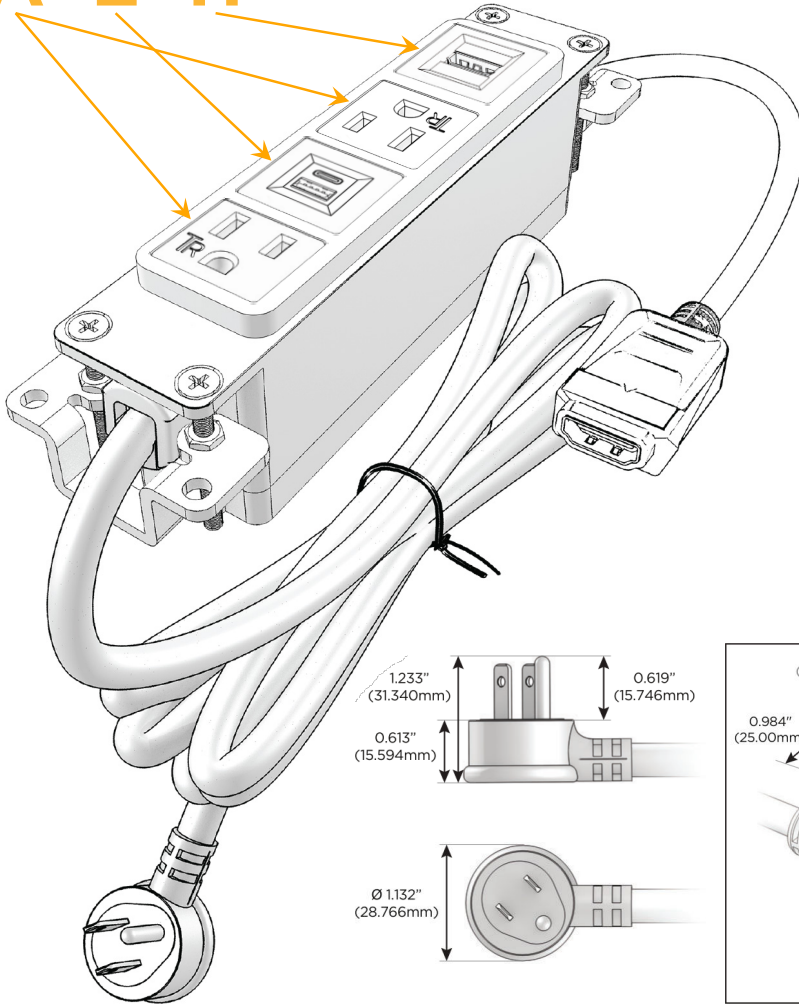

#### Module/Port Options:

- A Tamper Resistant AC Receptacle
- E USB-A & USB-C (20W)
- M Double USB-A (Fast Charging Ports - 18W)
- H HDMI
- 6 CAT 6
- 12 RJ 12
- X Switched AC
- Y 3-Way Switch (Low Voltage)
- V USB-C (45W High Speed Charging Port)
- S USB-C (25W High Speed Charging Port)
- R Switched AC (Rocker Switch)
- D Dimmer Switch

#### Plug:

- Supplied with Low Profile Flat 45° Angle 120 VAC Plug
- Optional Standard Straight 120 VAC Plug
- Optional Straight 120 VAC Pass-through Plug

- CLEAN, COMPACT DESIGN
- STREAMLINED
- LOW PROFILE
- SIDE-EXITING CORDS
- PLUG & PLAY
- 6' AC CORD & PLUG (FLAT PLUG STANDARD)
- CUSTOMIZABLE CONFIGURATIONS AND FINISHES
- UL LISTED FOR MOUNTING IN FURNITURE
- 15A

# M-POWER-4T

AC POWER & DATA CONNECTIVITY SOLUTION

M-POWER-4TW-AEAH-BZ5AAB

Specs:

**Modules/Ports:**

- A** Tamper Resistant AC Receptacle
- E** USB-A & USB-C (20W)
- H** HDMI

**A E H**

Distributed by