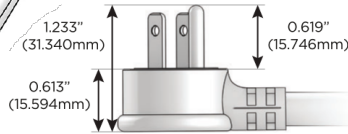

#### Plug:

- Supplied with Low Profile Flat 45° Angle 120 VAC Plug
- Optional Standard Straight 120 VAC Plug
- Optional Straight 120 VAC Pass-through Plug

- CLEAN, COMPACT DESIGN
- STREAMLINED
- LOW PROFILE
- SIDE-EXITING CORDS
- PLUG & PLAY
- 6' AC CORD & PLUG (FLAT PLUG STANDARD)
- CUSTOMIZABLE CONFIGURATIONS AND FINISHES
- UL LISTED FOR MOUNTING IN FURNITURE
- 15A

# M-POWER-4T

AC POWER & DATA CONNECTIVITY SOLUTION

M-POWER-4TW-AEAH-BZ5AAB

Specs:

**Modules/Ports:**

- A** Tamper Resistant AC Receptacle
- E** USB-A & USB-C (20W)
- H** HDMI

**A E H**

Distributed by