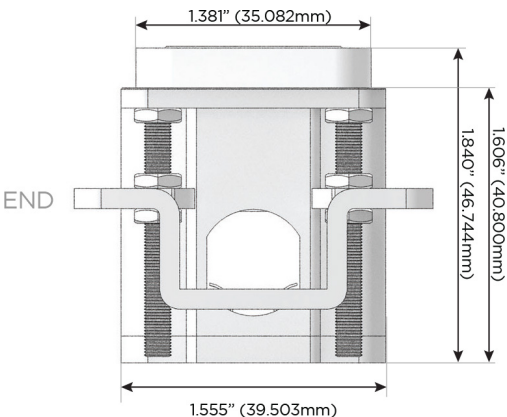

Distributed by

Mormax Company, Inc.

8 Westchester Plaza

Elmsford, NY 10523

914-699-0101

sales@mormax.com

mormax.com

TOP