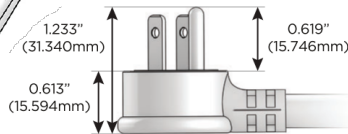

Plug:

Supplied with Low Profile Flat 45° Angle 120 VAC Plug

Optional Standard Straight 120 VAC Plug

Optional Straight 120 VAC Pass-through Plug

- CLEAN, COMPACT DESIGN
- STREAMLINED
- LOW PROFILE
- SIDE-EXITING CORDS
- PLUG & PLAY
- 6' AC CORD & PLUG (FLAT PLUG STANDARD)
- CUSTOMIZABLE CONFIGURATIONS AND FINISHES
- UL LISTED FOR MOUNTING IN FURNITURE
- 15A

M-POWER-4T

AC POWER & DATA CONNECTIVITY SOLUTION

M-POWER-4TW-AEAH-BRAB

Specs:

Modules/Ports:

- A** Tamper Resistant AC Receptacle
- E** USB-A & USB-C (20W)
- H** HDMI

A E H

Distributed by