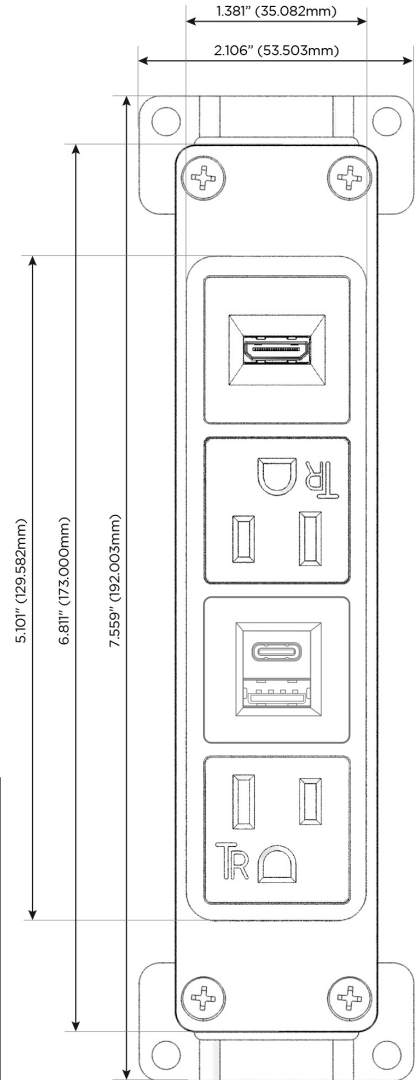

Distributed by

Mormax Company, Inc.

8 Westchester Plaza

Elmsford, NY 10523

914-699-0101

sales@mormax.com

mormax.com

TOP