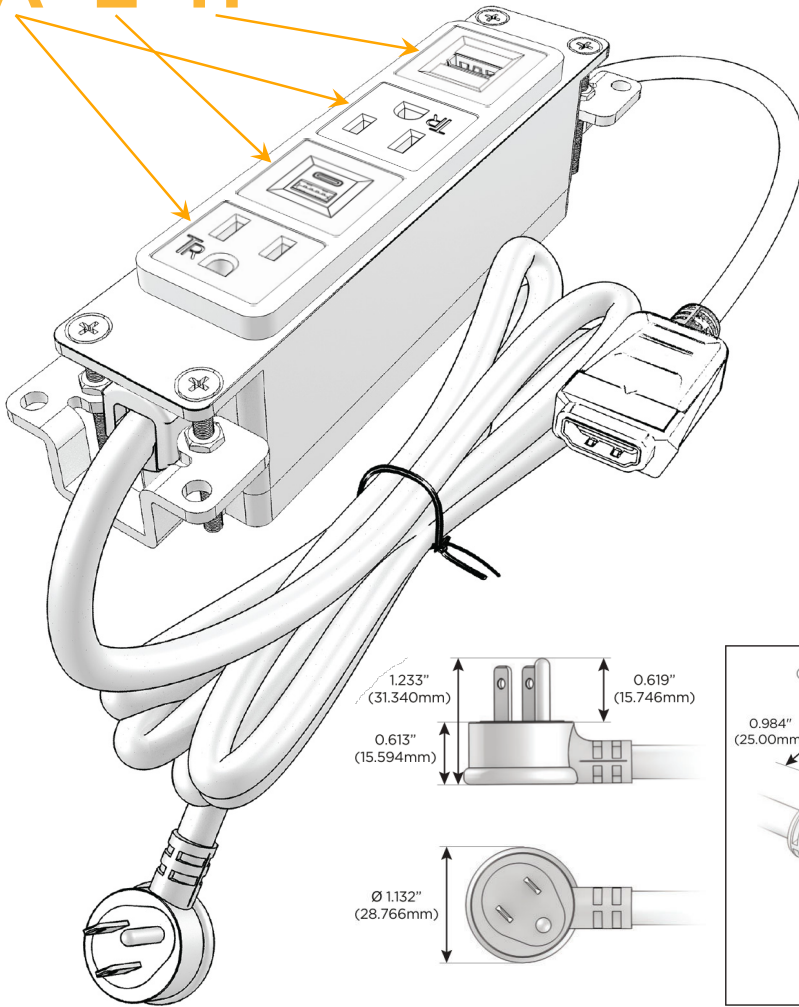

Bezel Finish: **BRASS (ABS)**

Custom Finishes Available M-POWER-4TW-AEAH-BRAB

Features:

Module/Port Options:

- A** Tamper Resistant AC Receptacle
- E** USB-A & USB-C (20W)
- M** Double USB-A (Fast Charging Ports - 18W)
- H** HDMI
- 6** CAT 6
- 12** RJ 12
- X** Switched AC
- Y** 3-Way Switch (Low Voltage)
- V** USB-C (45W High Speed Charging Port)
- S** USB-C (25W High Speed Charging Port)
- R** Switched AC (Rocker Switch)
- D** Dimmer Switch

Plug:

Supplied with Low Profile Flat 45° Angle 120 VAC Plug

Optional Standard Straight 120 VAC Plug

Optional Straight 120 VAC Pass-through Plug

- CLEAN, COMPACT DESIGN
- STREAMLINED
- LOW PROFILE
- SIDE-EXITING CORDS
- PLUG & PLAY
- 6' AC CORD & PLUG (FLAT PLUG STANDARD)
- CUSTOMIZABLE CONFIGURATIONS AND FINISHES
- UL LISTED FOR MOUNTING IN FURNITURE
- 15A

M-POWER-4T

AC POWER & DATA CONNECTIVITY SOLUTION

M-POWER-4TW-AEAH-BRAB

Specs:

Modules/Ports:

- A** Tamper Resistant AC Receptacle
- E** USB-A & USB-C (20W)
- H** HDMI

A E H

Distributed by