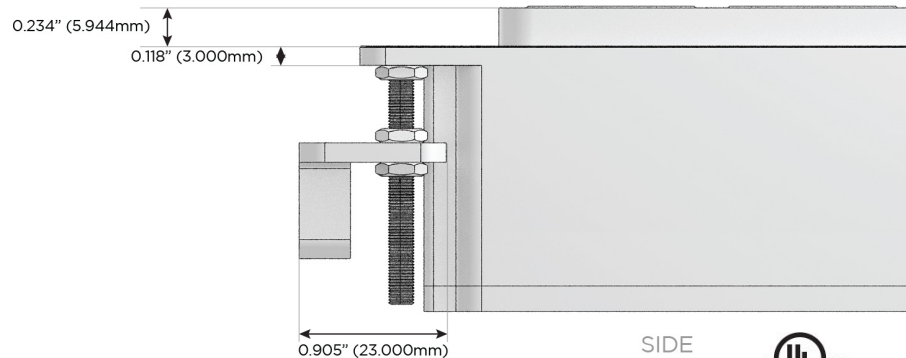

Distributed by

Mormax Company, Inc.

8 Westchester Plaza

Elmsford, NY 10523

914-699-0101

sales@mormax.com

mormax.com

TOP