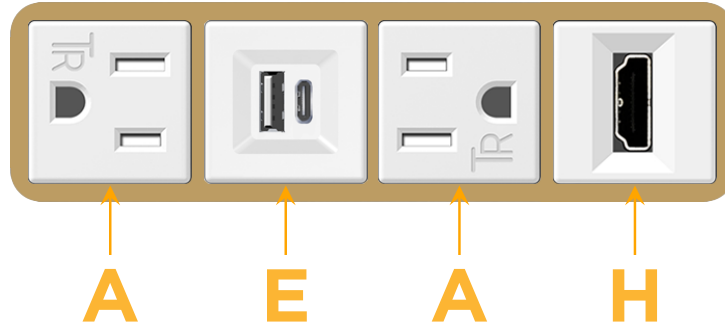

Bezel Finish: **BRASS (ABS)**

Custom Finishes Available M-POWER-4TW-AEAH-BRAB

Features:

Module/Port Options:

- A** Tamper Resistant AC Receptacle
- E** USB-A & USB-C (20W)
- M** Double USB-A (Fast Charging Ports - 18W)
- H** HDMI
- 6** CAT 6
- 12** RJ 12
- X** Switched AC
- Y** 3-Way Switch (Low Voltage)
- V** USB-C (45W High Speed Charging Port)
- S** USB-C (25W High Speed Charging Port)
- R** Switched AC (Rocker Switch)
- D** Dimmer Switch

Plug:

Supplied with Low Profile Flat 45° Angle 120 VAC Plug

Optional Standard Straight 120 VAC Plug

Optional Straight 120 VAC Pass-through Plug

- CLEAN, COMPACT DESIGN
- STREAMLINED
- LOW PROFILE
- SIDE-EXITING CORDS
- PLUG & PLAY
- 6' AC CORD & PLUG (FLAT PLUG STANDARD)
- CUSTOMIZABLE CONFIGURATIONS AND FINISHES
- UL LISTED FOR MOUNTING IN FURNITURE
- 15A

M-POWER-4T

AC POWER & DATA CONNECTIVITY SOLUTION

M-POWER-4TW-AEAH-BRAB

Specs:

Modules/Ports:

- A** Tamper Resistant AC Receptacle
- E** USB-A & USB-C (20W)
- H** HDMI

A E H

Distributed by