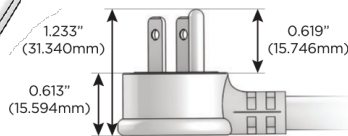

Plug:

Supplied with Low Profile Flat 45° Angle 120 VAC Plug

Optional Standard Straight 120 VAC Plug

Optional Straight 120 VAC Pass-through Plug

- CLEAN, COMPACT DESIGN
- STREAMLINED
- LOW PROFILE
- SIDE-EXITING CORDS
- PLUG & PLAY
- 6' AC CORD & PLUG (FLAT PLUG STANDARD)
- CUSTOMIZABLE CONFIGURATIONS AND FINISHES
- UL LISTED FOR MOUNTING IN FURNITURE
- 15A

M-POWER-4T

AC POWER & DATA CONNECTIVITY SOLUTION

M-POWER-4TW-AEAH-BRAAB

Specs:

Modules/Ports:

- A** Tamper Resistant AC Receptacle
- E** USB-A & USB-C (20W)
- H** HDMI

A E H

Distributed by