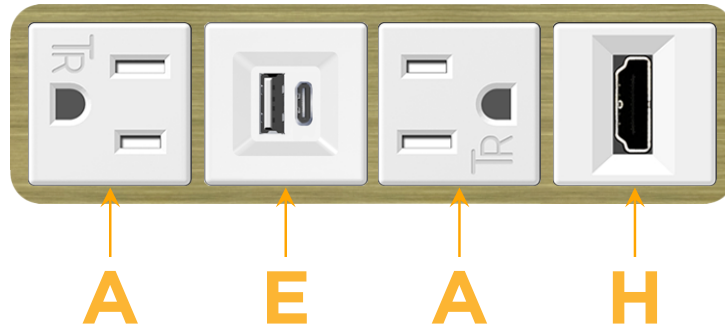

Bezel Finish: **BRASS ANTIQUED (ABS)**

Custom Finishes Available M-POWER-4TW-AEAH-BRAAB

Features:

Module/Port Options:

- A** Tamper Resistant AC Receptacle
- E** USB-A & USB-C (20W)
- M** Double USB-A (Fast Charging Ports - 18W)
- H** HDMI
- 6** CAT 6
- 12** RJ 12
- X** Switched AC
- Y** 3-Way Switch (Low Voltage)
- V** USB-C (45W High Speed Charging Port)
- S** USB-C (25W High Speed Charging Port)
- R** Switched AC (Rocker Switch)
- D** Dimmer Switch

Plug:

Supplied with Low Profile Flat 45° Angle 120 VAC Plug

Optional Standard Straight 120 VAC Plug

Optional Straight 120 VAC Pass-through Plug

- CLEAN, COMPACT DESIGN
- STREAMLINED
- LOW PROFILE
- SIDE-EXITING CORDS
- PLUG & PLAY
- 6' AC CORD & PLUG (FLAT PLUG STANDARD)
- CUSTOMIZABLE CONFIGURATIONS AND FINISHES
- UL LISTED FOR MOUNTING IN FURNITURE
- 15A

M-POWER-4T

AC POWER & DATA CONNECTIVITY SOLUTION

M-POWER-4TW-AEAH-BRAAB

Specs:

Modules/Ports:

- A** Tamper Resistant AC Receptacle
- E** USB-A & USB-C (20W)
- H** HDMI

A E H

Distributed by