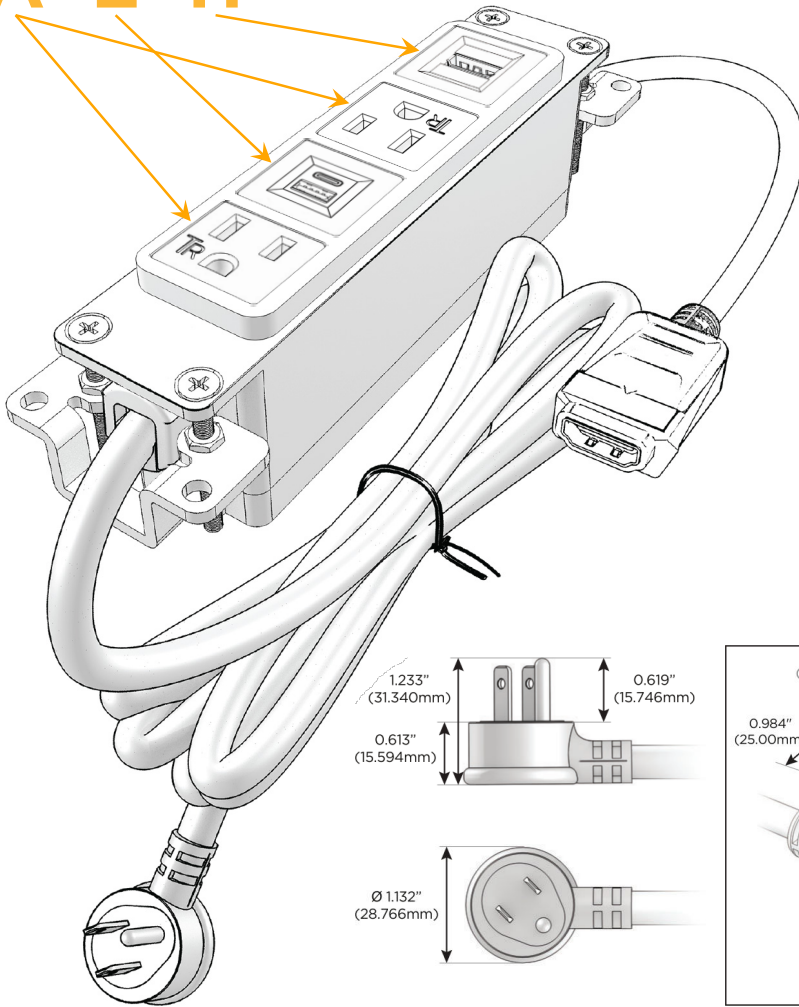

Bezel Finish: **BRASS ANTIQUED (ABS)**

Custom Finishes Available M-POWER-4TW-AEAH-BRAAB

Features:

Module/Port Options:

- A** Tamper Resistant AC Receptacle
- E** USB-A & USB-C (20W)
- M** Double USB-A (Fast Charging Ports - 18W)
- H** HDMI
- 6** CAT 6
- 12** RJ 12
- X** Switched AC
- Y** 3-Way Switch (Low Voltage)
- V** USB-C (45W High Speed Charging Port)
- S** USB-C (25W High Speed Charging Port)
- R** Switched AC (Rocker Switch)
- D** Dimmer Switch

Plug:

Supplied with Low Profile Flat 45° Angle 120 VAC Plug

Optional Standard Straight 120 VAC Plug

Optional Straight 120 VAC Pass-through Plug

- CLEAN, COMPACT DESIGN
- STREAMLINED
- LOW PROFILE
- SIDE-EXITING CORDS
- PLUG & PLAY
- 6' AC CORD & PLUG (FLAT PLUG STANDARD)
- CUSTOMIZABLE CONFIGURATIONS AND FINISHES
- UL LISTED FOR MOUNTING IN FURNITURE
- 15A

M-POWER-4T

AC POWER & DATA CONNECTIVITY SOLUTION

M-POWER-4TW-AEAH-BRAAB

Specs:

Modules/Ports:

- A** Tamper Resistant AC Receptacle
- E** USB-A & USB-C (20W)
- H** HDMI

A E H

Distributed by