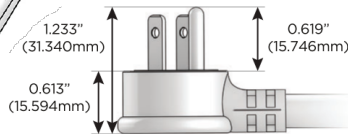

### Plug:

Supplied with Low Profile Flat 45° Angle 120 VAC Plug

Optional Standard Straight 120 VAC Plug

Optional Straight 120 VAC Pass-through Plug

- CLEAN, COMPACT DESIGN
- STREAMLINED
- LOW PROFILE
- SIDE-EXITING CORDS
- PLUG & PLAY
- 6' AC CORD & PLUG (FLAT PLUG STANDARD)
- CUSTOMIZABLE CONFIGURATIONS AND FINISHES
- UL LISTED FOR MOUNTING IN FURNITURE
- 15A

# M-POWER-4T

AC POWER & DATA CONNECTIVITY SOLUTION

M-POWER-4TW-AEAH-BAB

Specs:

**Modules/Ports:**

- A** Tamper Resistant AC Receptacle
- E** USB-A & USB-C (20W)
- H** HDMI

**A E H**

Distributed by