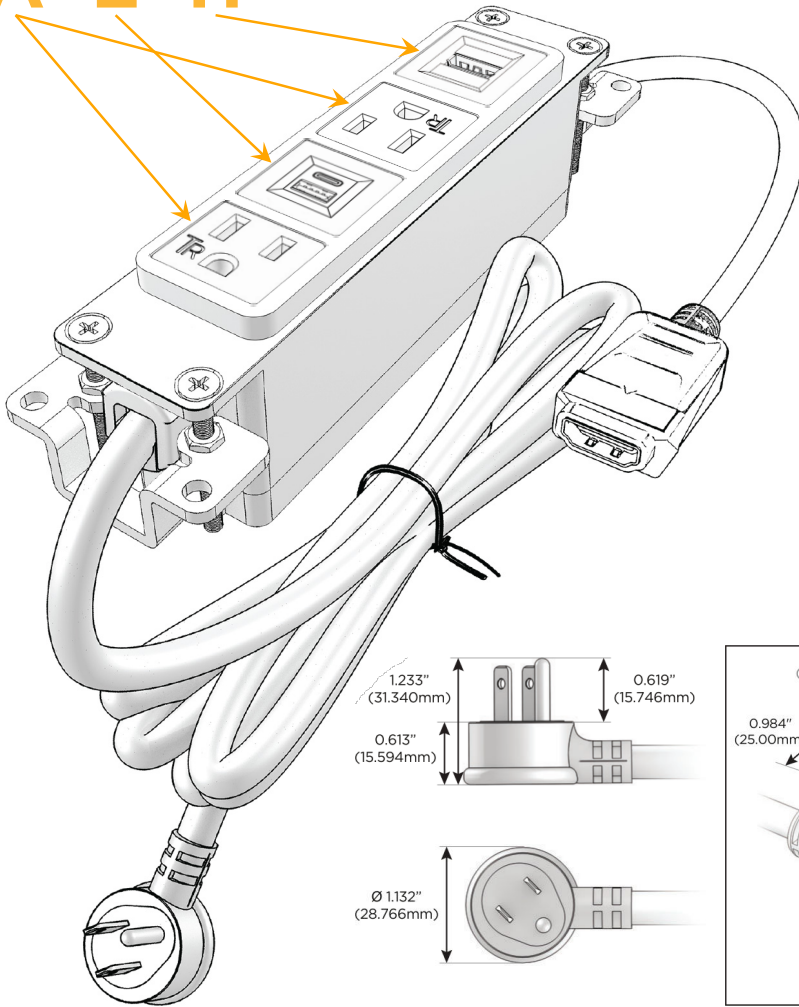

### Module/Port Options:

- A** Tamper Resistant AC Receptacle
- E** USB-A & USB-C (20W)
- M** Double USB-A (Fast Charging Ports - 18W)
- H** HDMI
- 6** CAT 6
- 12** RJ 12
- X** Switched AC
- Y** 3-Way Switch (Low Voltage)
- V** USB-C (45W High Speed Charging Port)
- S** USB-C (25W High Speed Charging Port)
- R** Switched AC (Rocker Switch)
- D** Dimmer Switch

### Plug:

Supplied with Low Profile Flat 45° Angle 120 VAC Plug

Optional Standard Straight 120 VAC Plug

Optional Straight 120 VAC Pass-through Plug

- CLEAN, COMPACT DESIGN
- STREAMLINED
- LOW PROFILE
- SIDE-EXITING CORDS
- PLUG & PLAY
- 6' AC CORD & PLUG (FLAT PLUG STANDARD)
- CUSTOMIZABLE CONFIGURATIONS AND FINISHES
- UL LISTED FOR MOUNTING IN FURNITURE
- 15A

# M-POWER-4T

AC POWER & DATA CONNECTIVITY SOLUTION

M-POWER-4TW-AEAH-BAB

Specs:

**Modules/Ports:**

- A** Tamper Resistant AC Receptacle
- E** USB-A & USB-C (20W)
- H** HDMI

**A E H**

Distributed by