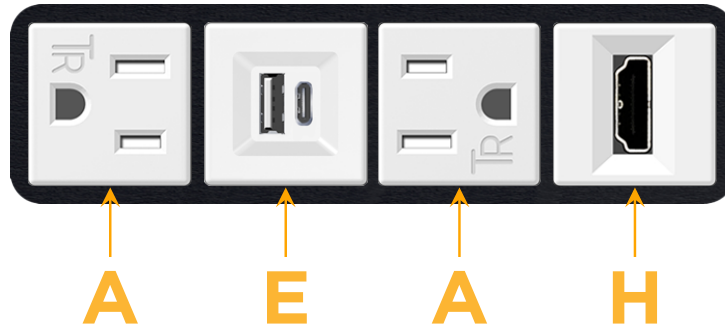

M-POWER-4T

AC POWER & DATA CONNECTIVITY SOLUTION

M-POWER-4TW-AEAH-BAB

Distributed by

Mormax Company, Inc.

8 Westchester Plaza

Elmsford, NY 10523

914-699-0101

sales@mormax.com

mormax.com

Metro Light & Power's line of power & data solutions offers sophisticated design elements combined with greater ease of installation. Streamlined and low-profile, enhanced by side-exiting cords, our outlets advance the industry with their cutting edge look and feel. We believe flexibility is key, and we provide a variety of mounting options, including the ability to mount in limited spaces. Our outlets are available in many finishes and configurations, in addition to a custom color and finish capability for our clients.

Bezel Finish: **BLACK (ABS)**

Custom Finishes Available M-POWER-4TW-AEAH-BAB

Features:

Module/Port Options:

- **A** Tamper Resistant AC Receptacle
- **E** USB-A & USB-C (20W)
- **M** Double USB-A (Fast Charging Ports - 18W)
- **H** HDMI
- **6** CAT 6
- **12** RJ 12
- **X** Switched AC
- **Y** 3-Way Switch (Low Voltage)
- **V** USB-C (45W High Speed Charging Port)
- **S** USB-C (25W High Speed Charging Port)
- **R** Switched AC (Rocker Switch)
- **D** Dimmer Switch

Plug:

Supplied with Low Profile Flat 45° Angle 120 VAC Plug

Optional Standard Straight 120 VAC Plug

Optional Straight 120 VAC Pass-through Plug

- CLEAN, COMPACT DESIGN
- STREAMLINED
- LOW PROFILE
- SIDE-EXITING CORDS
- PLUG & PLAY
- 6' AC CORD & PLUG (FLAT PLUG STANDARD)
- CUSTOMIZABLE CONFIGURATIONS AND FINISHES
- UL LISTED FOR MOUNTING IN FURNITURE
- 15A