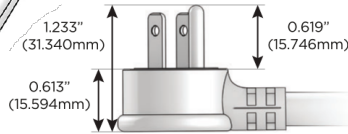

### Plug:

Supplied with Low Profile Flat 45° Angle 120 VAC Plug

Optional Standard Straight 120 VAC Plug

Optional Straight 120 VAC Pass-through Plug

- CLEAN, COMPACT DESIGN
- STREAMLINED
- LOW PROFILE
- SIDE-EXITING CORDS
- PLUG & PLAY
- 6' AC CORD & PLUG (FLAT PLUG STANDARD)
- CUSTOMIZABLE CONFIGURATIONS AND FINISHES
- UL LISTED FOR MOUNTING IN FURNITURE
- 15A

# M-POWER-4T

AC POWER & DATA CONNECTIVITY SOLUTION

M-POWER-4TW-AEAH-APAB

Specs:

**Modules/Ports:**

- A** Tamper Resistant AC Receptacle
- E** USB-A & USB-C (20W)
- H** HDMI

**A E H**

Distributed by