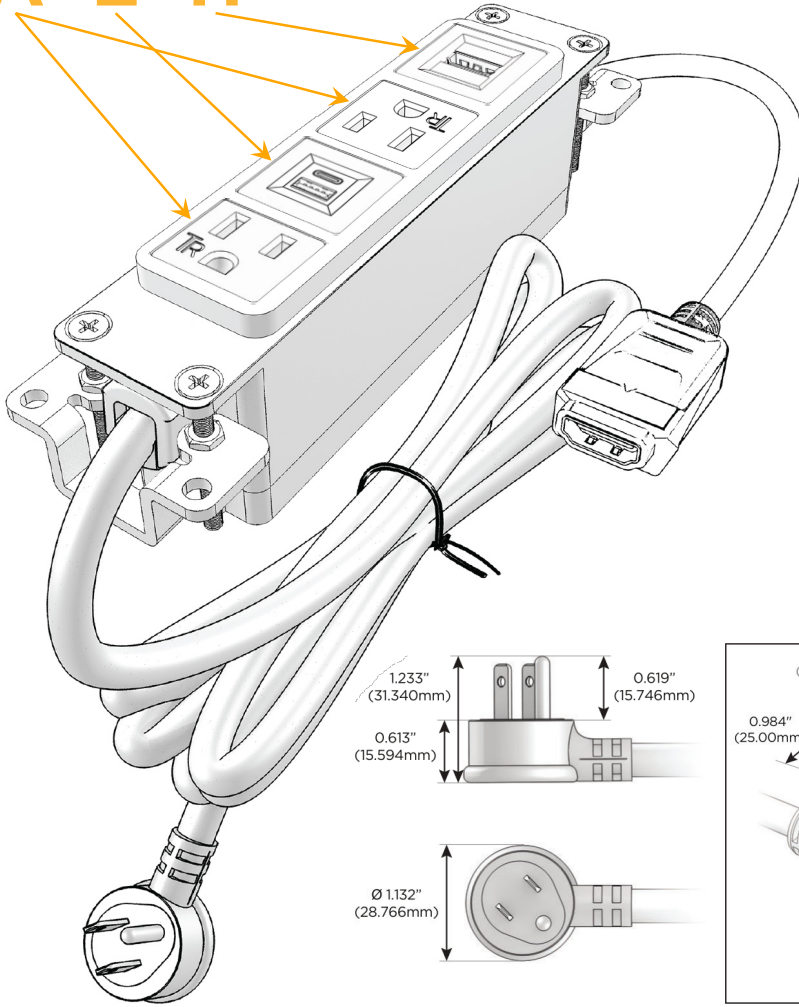

### Module/Port Options:

- A** Tamper Resistant AC Receptacle
- E** USB-A & USB-C (20W)
- M** Double USB-A (Fast Charging Ports - 18W)
- H** HDMI
- 6** CAT 6
- 12** RJ 12
- X** Switched AC
- Y** 3-Way Switch (Low Voltage)
- V** USB-C (45W High Speed Charging Port)
- S** USB-C (25W High Speed Charging Port)
- R** Switched AC (Rocker Switch)
- D** Dimmer Switch

### Plug:

Supplied with Low Profile Flat 45° Angle 120 VAC Plug

Optional Standard Straight 120 VAC Plug

Optional Straight 120 VAC Pass-through Plug

- CLEAN, COMPACT DESIGN
- STREAMLINED
- LOW PROFILE
- SIDE-EXITING CORDS
- PLUG & PLAY
- 6' AC CORD & PLUG (FLAT PLUG STANDARD)
- CUSTOMIZABLE CONFIGURATIONS AND FINISHES
- UL LISTED FOR MOUNTING IN FURNITURE
- 15A

# M-POWER-4T

AC POWER & DATA CONNECTIVITY SOLUTION

M-POWER-4TW-AEAH-APAB

Specs:

**Modules/Ports:**

- A** Tamper Resistant AC Receptacle
- E** USB-A & USB-C (20W)
- H** HDMI

**A E H**

Distributed by