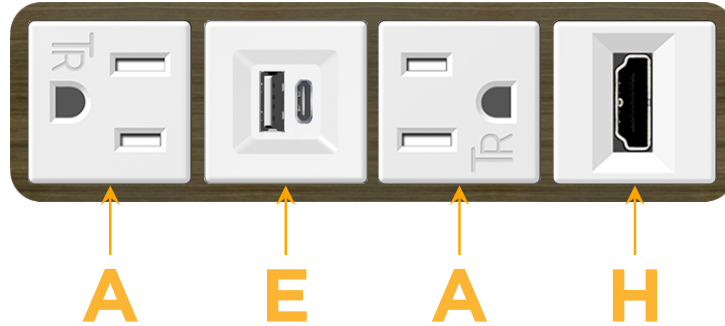

M-POWER-4T

AC POWER & DATA CONNECTIVITY SOLUTION

M-POWER-4TW-AEAH-APAB

Distributed by

Mormax Company, Inc.

8 Westchester Plaza

Elmsford, NY 10523

914-699-0101

sales@mormax.com

mormax.com

Metro Light & Power's line of power & data solutions offers sophisticated design elements combined with greater ease of installation. Streamlined and low-profile, enhanced by side-exiting cords, our outlets advance the industry with their cutting edge look and feel. We believe flexibility is key, and we provide a variety of mounting options, including the ability to mount in limited spaces. Our outlets are available in many finishes and configurations, in addition to a custom color and finish capability for our clients.

Bezel Finish: **SPECIAL ANTIQUE BRONZE (ABS)**

Custom Finishes Available M-POWER-4TW-AEAH-APAB

Features:

Module/Port Options:

- **A** Tamper Resistant AC Receptacle
- **E** USB-A & USB-C (20W)
- **M** Double USB-A (Fast Charging Ports - 18W)
- **H** HDMI
- **6** CAT 6
- **12** RJ 12
- **X** Switched AC
- **Y** 3-Way Switch (Low Voltage)
- **V** USB-C (45W High Speed Charging Port)
- **S** USB-C (25W High Speed Charging Port)
- **R** Switched AC (Rocker Switch)
- **D** Dimmer Switch

Plug:

Supplied with Low Profile Flat 45° Angle 120 VAC Plug

Optional Standard Straight 120 VAC Plug

Optional Straight 120 VAC Pass-through Plug

- CLEAN, COMPACT DESIGN
- STREAMLINED
- LOW PROFILE
- SIDE-EXITING CORDS
- PLUG & PLAY
- 6' AC CORD & PLUG (FLAT PLUG STANDARD)
- CUSTOMIZABLE CONFIGURATIONS AND FINISHES
- UL LISTED FOR MOUNTING IN FURNITURE
- 15A