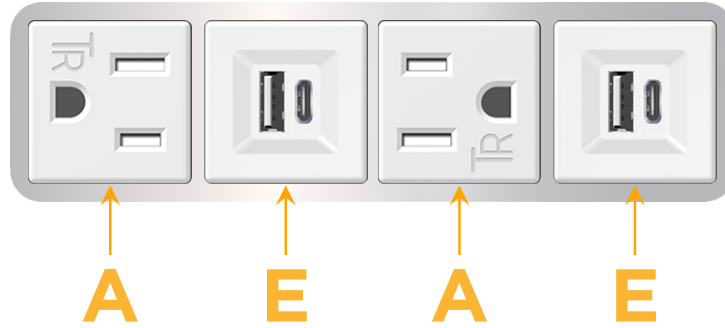

M-POWER-4T

AC POWER & DATA CONNECTIVITY SOLUTION

M-POWER-4TW-AEAE-CRAB

Distributed by

Mormax Company, Inc.

8 Westchester Plaza

Elmsford, NY 10523

914-699-0101

sales@mormax.com

mormax.com

Metro Light & Power's line of power & data solutions offers sophisticated design elements combined with greater ease of installation. Streamlined and low-profile, enhanced by side-exiting cords, our outlets advance the industry with their cutting edge look and feel. We believe flexibility is key, and we provide a variety of mounting options, including the ability to mount in limited spaces. Our outlets are available in many finishes and configurations, in addition to a custom color and finish capability for our clients.

Bezel Finish: **CHROME (ABS)**

Custom Finishes Available M-POWER-4TW-AEAE-CRAB

Features:

Module/Port Options:

- **A** Tamper Resistant AC Receptacle
- **E** USB-A & USB-C (20W)
- **M** Double USB-A (Fast Charging Ports - 18W)
- **H** HDMI
- **6** CAT 6
- **12** RJ 12
- **X** Switched AC
- **Y** 3-Way Switch (Low Voltage)
- **V** USB-C (45W High Speed Charging Port)
- **S** USB-C (25W High Speed Charging Port)
- **R** Switched AC (Rocker Switch)
- **D** Dimmer Switch

Plug:

Supplied with Low Profile Flat 45° Angle 120 VAC Plug

Optional Standard Straight 120 VAC Plug

Optional Straight 120 VAC Pass-through Plug

- CLEAN, COMPACT DESIGN
- STREAMLINED
- LOW PROFILE
- SIDE-EXITING CORDS
- PLUG & PLAY
- 6' AC CORD & PLUG (FLAT PLUG STANDARD)
- CUSTOMIZABLE CONFIGURATIONS AND FINISHES
- UL LISTED FOR MOUNTING IN FURNITURE
- 15A