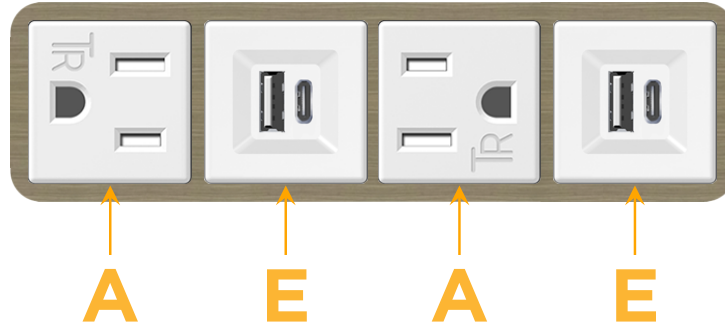

M-POWER-4T

AC POWER & DATA CONNECTIVITY SOLUTION

M-POWER-4TW-AEAE-BZ5AAB

Distributed by

Mormax Company, Inc.

8 Westchester Plaza

Elmsford, NY 10523

914-699-0101

sales@mormax.com

mormax.com

Metro Light & Power's line of power & data solutions offers sophisticated design elements combined with greater ease of installation. Streamlined and low-profile, enhanced by side-exiting cords, our outlets advance the industry with their cutting edge look and feel. We believe flexibility is key, and we provide a variety of mounting options, including the ability to mount in limited spaces. Our outlets are available in many finishes and configurations, in addition to a custom color and finish capability for our clients.

Bezel Finish: **ANTIQUED ARCHITECTURAL BRONZE (ABS)**

Custom Finishes Available M-POWER-4TW-AEAE-BZ5AAB

Features:

Module/Port Options:

- **A** Tamper Resistant AC Receptacle
- **E** USB-A & USB-C (20W)
- **M** Double USB-A (Fast Charging Ports - 18W)
- **H** HDMI
- **6** CAT 6
- **12** RJ 12
- **X** Switched AC
- **Y** 3-Way Switch (Low Voltage)
- **V** USB-C (45W High Speed Charging Port)
- **S** USB-C (25W High Speed Charging Port)
- **R** Switched AC (Rocker Switch)
- **D** Dimmer Switch

Plug:

Supplied with Low Profile Flat 45° Angle 120 VAC Plug

Optional Standard Straight 120 VAC Plug

Optional Straight 120 VAC Pass-through Plug

- CLEAN, COMPACT DESIGN
- STREAMLINED
- LOW PROFILE
- SIDE-EXITING CORDS
- PLUG & PLAY
- 6' AC CORD & PLUG (FLAT PLUG STANDARD)
- CUSTOMIZABLE CONFIGURATIONS AND FINISHES
- UL LISTED FOR MOUNTING IN FURNITURE
- 15A