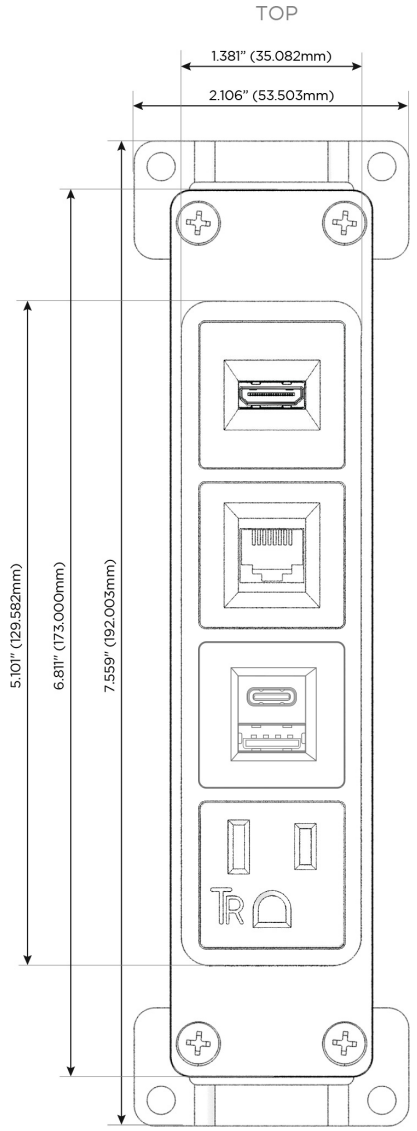

Bezel Finish: **WHITE (ABS)**

Custom Finishes Available M-POWER-4TW-AE6H-WAB

Features:

Module/Port Options:

- A** Tamper Resistant AC Receptacle
- E** USB-A & USB-C (20W)
- M** Double USB-A (Fast Charging Ports - 18W)
- H** HDMI
- 6** CAT 6
- 12** RJ 12
- X** Switched AC
- Y** 3-Way Switch (Low Voltage)
- V** USB-C (45W High Speed Charging Port)
- S** USB-C (25W High Speed Charging Port)
- R** Switched AC (Rocker Switch)
- D** Dimmer Switch

Plug:

Supplied with Low Profile Flat 45° Angle 120 VAC Plug

Optional Standard Straight 120 VAC Plug

Optional Straight 120 VAC Pass-through Plug

- CLEAN, COMPACT DESIGN
- STREAMLINED
- LOW PROFILE
- SIDE-EXITING CORDS
- PLUG & PLAY
- 6' AC CORD & PLUG (FLAT PLUG STANDARD)
- CUSTOMIZABLE CONFIGURATIONS AND FINISHES
- UL LISTED FOR MOUNTING IN FURNITURE
- 15A

M-POWER-4T

AC POWER & DATA CONNECTIVITY SOLUTION

M-POWER-4TW-AE6H-WAB

Specs:

Modules/Ports:

- A** Tamper Resistant AC Receptacle
- E** USB-A & USB-C (20W)
- 6** CAT 6
- H** HDMI

A E 6 H

Distributed by