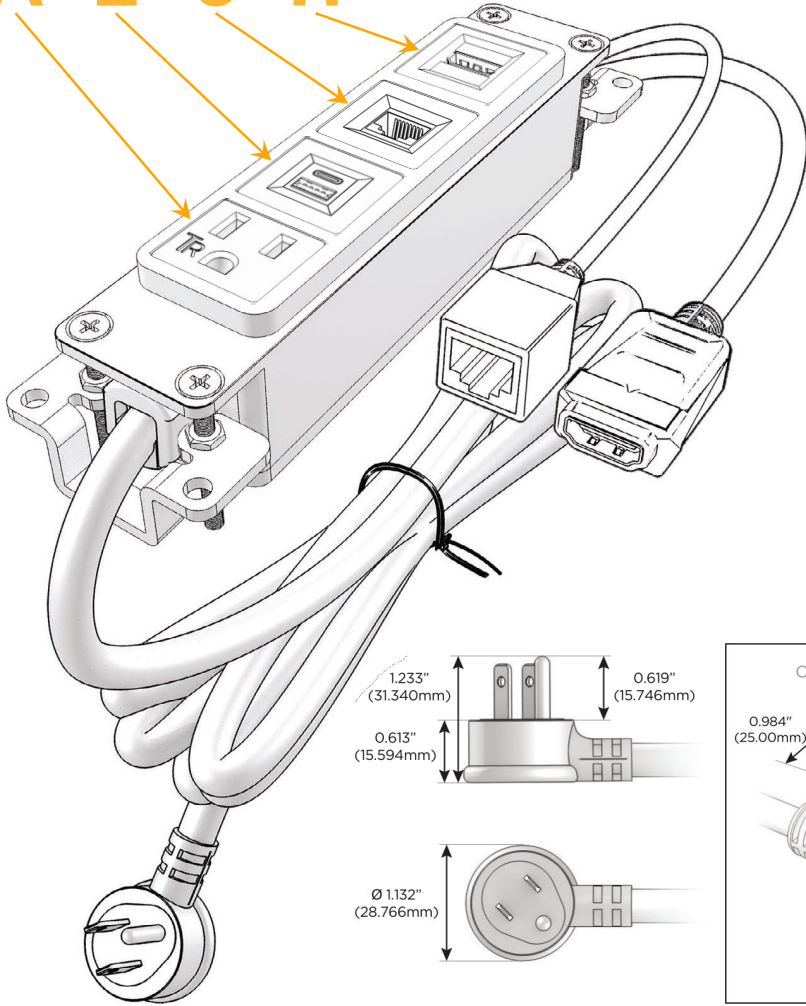

Bezel Finish: **WHITE (ABS)**

Custom Finishes Available M-POWER-4TW-AE6H-WAB

Features:

Module/Port Options:

- A** Tamper Resistant AC Receptacle
- E** USB-A & USB-C (20W)
- M** Double USB-A (Fast Charging Ports - 18W)
- H** HDMI
- 6** CAT 6
- 12** RJ 12
- X** Switched AC
- Y** 3-Way Switch (Low Voltage)
- V** USB-C (45W High Speed Charging Port)
- S** USB-C (25W High Speed Charging Port)
- R** Switched AC (Rocker Switch)
- D** Dimmer Switch

Plug:

Supplied with Low Profile Flat 45° Angle 120 VAC Plug

Optional Standard Straight 120 VAC Plug

Optional Straight 120 VAC Pass-through Plug

- CLEAN, COMPACT DESIGN
- STREAMLINED
- LOW PROFILE
- SIDE-EXITING CORDS
- PLUG & PLAY
- 6' AC CORD & PLUG (FLAT PLUG STANDARD)
- CUSTOMIZABLE CONFIGURATIONS AND FINISHES
- UL LISTED FOR MOUNTING IN FURNITURE
- 15A

M-POWER-4T

AC POWER & DATA CONNECTIVITY SOLUTION

M-POWER-4TW-AE6H-WAB

Specs:

Modules/Ports:

- A** Tamper Resistant AC Receptacle
- E** USB-A & USB-C (20W)
- 6** CAT 6
- H** HDMI

A E 6 H

Distributed by