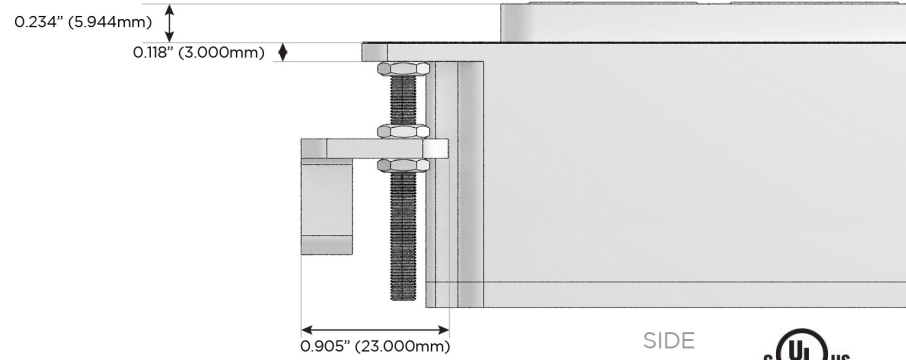

M-POWER-4T

AC POWER & DATA CONNECTIVITY SOLUTION

M-POWER-4TW-AE6H-WAB

Specs:

Modules/Ports:

- A** Tamper Resistant AC Receptacle
- E** USB-A & USB-C (20W)
- 6** CAT 6
- H** HDMI

A E 6 H

Distributed by