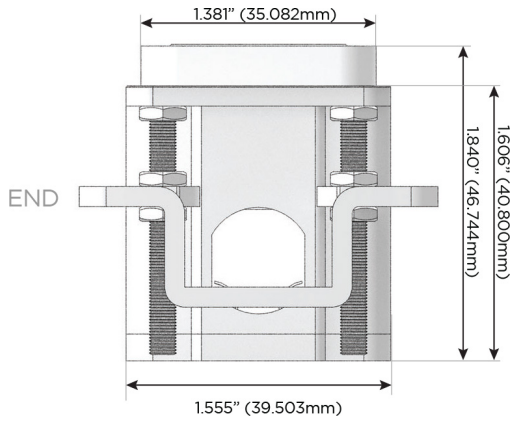

Bezel Finish: **WHITE (ABS)**

Custom Finishes Available M-POWER-4TW-AE6H-WAB

Features:

Module/Port Options:

- A** Tamper Resistant AC Receptacle
- E** USB-A & USB-C (20W)
- M** Double USB-A (Fast Charging Ports - 18W)
- H** HDMI
- 6** CAT 6
- 12** RJ 12
- X** Switched AC
- Y** 3-Way Switch (Low Voltage)
- V** USB-C (45W High Speed Charging Port)
- S** USB-C (25W High Speed Charging Port)
- R** Switched AC (Rocker Switch)
- D** Dimmer Switch

Plug:

Supplied with Low Profile Flat 45° Angle 120 VAC Plug

Optional Standard Straight 120 VAC Plug

Optional Straight 120 VAC Pass-through Plug

- CLEAN, COMPACT DESIGN
- STREAMLINED
- LOW PROFILE
- SIDE-EXITING CORDS
- PLUG & PLAY
- 6' AC CORD & PLUG (FLAT PLUG STANDARD)
- CUSTOMIZABLE CONFIGURATIONS AND FINISHES
- UL LISTED FOR MOUNTING IN FURNITURE
- 15A

M-POWER-4T

AC POWER & DATA CONNECTIVITY SOLUTION

M-POWER-4TW-AE6H-WAB

Specs:

Modules/Ports:

- A** Tamper Resistant AC Receptacle
- E** USB-A & USB-C (20W)
- 6** CAT 6
- H** HDMI

A E 6 H

Distributed by