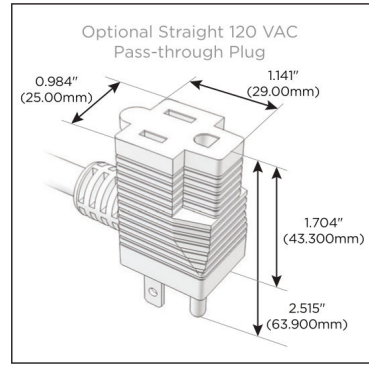

Plug:

Supplied with Low Profile Flat 45° Angle 120 VAC Plug

Optional Standard Straight 120 VAC Plug

Optional Straight 120 VAC Pass-through Plug

- CLEAN, COMPACT DESIGN
- STREAMLINED
- LOW PROFILE
- SIDE-EXITING CORDS
- PLUG & PLAY
- 6' AC CORD & PLUG (FLAT PLUG STANDARD)
- CUSTOMIZABLE CONFIGURATIONS AND FINISHES
- UL LISTED FOR MOUNTING IN FURNITURE
- 15A

M-POWER-4T

AC POWER & DATA CONNECTIVITY SOLUTION

M-POWER-4TW-AE6H-WAB

Specs:

Modules/Ports:

- A** Tamper Resistant AC Receptacle
- E** USB-A & USB-C (20W)
- 6** CAT 6
- H** HDMI

A E 6 H

Distributed by