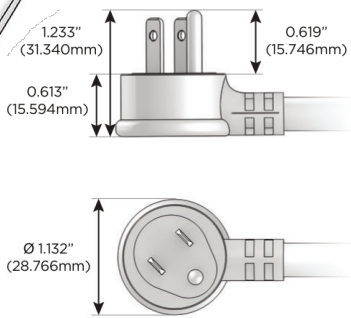

Bezel Finish: **WHITE (ABS)**

Custom Finishes Available M-POWER-4TW-AE6H-WAB

Features:

Module/Port Options:

- A** Tamper Resistant AC Receptacle
- E** USB-A & USB-C (20W)
- M** Double USB-A (Fast Charging Ports - 18W)
- H** HDMI
- 6** CAT 6
- 12** RJ 12
- X** Switched AC
- Y** 3-Way Switch (Low Voltage)
- V** USB-C (45W High Speed Charging Port)
- S** USB-C (25W High Speed Charging Port)
- R** Switched AC (Rocker Switch)
- D** Dimmer Switch

Plug:

Supplied with Low Profile Flat 45° Angle 120 VAC Plug

Optional Standard Straight 120 VAC Plug

Optional Straight 120 VAC Pass-through Plug

- CLEAN, COMPACT DESIGN
- STREAMLINED
- LOW PROFILE
- SIDE-EXITING CORDS
- PLUG & PLAY
- 6' AC CORD & PLUG (FLAT PLUG STANDARD)
- CUSTOMIZABLE CONFIGURATIONS AND FINISHES
- UL LISTED FOR MOUNTING IN FURNITURE
- 15A

M-POWER-4T

AC POWER & DATA CONNECTIVITY SOLUTION

M-POWER-4TW-AE6H-WAB

Specs:

Modules/Ports:

- A** Tamper Resistant AC Receptacle
- E** USB-A & USB-C (20W)
- 6** CAT 6
- H** HDMI

A E 6 H

Distributed by