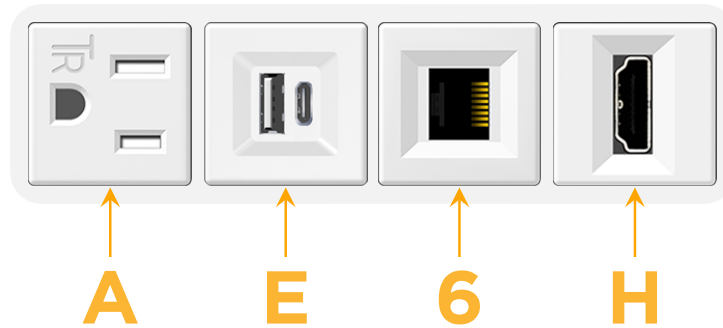

Bezel Finish: **WHITE (ABS)**

Custom Finishes Available M-POWER-4TW-AE6H-WAB

Features:

Module/Port Options:

- A** Tamper Resistant AC Receptacle
- E** USB-A & USB-C (20W)
- M** Double USB-A (Fast Charging Ports - 18W)
- H** HDMI
- 6** CAT 6
- 12** RJ 12
- X** Switched AC
- Y** 3-Way Switch (Low Voltage)
- V** USB-C (45W High Speed Charging Port)
- S** USB-C (25W High Speed Charging Port)
- R** Switched AC (Rocker Switch)
- D** Dimmer Switch

Plug:

Supplied with Low Profile Flat 45° Angle 120 VAC Plug

Optional Standard Straight 120 VAC Plug

Optional Straight 120 VAC Pass-through Plug

- CLEAN, COMPACT DESIGN
- STREAMLINED
- LOW PROFILE
- SIDE-EXITING CORDS
- PLUG & PLAY
- 6' AC CORD & PLUG (FLAT PLUG STANDARD)
- CUSTOMIZABLE CONFIGURATIONS AND FINISHES
- UL LISTED FOR MOUNTING IN FURNITURE
- 15A

M-POWER-4T

AC POWER & DATA CONNECTIVITY SOLUTION

M-POWER-4TW-AE6H-WAB

Specs:

Modules/Ports:

- A** Tamper Resistant AC Receptacle
- E** USB-A & USB-C (20W)
- 6** CAT 6
- H** HDMI

A E 6 H

Distributed by