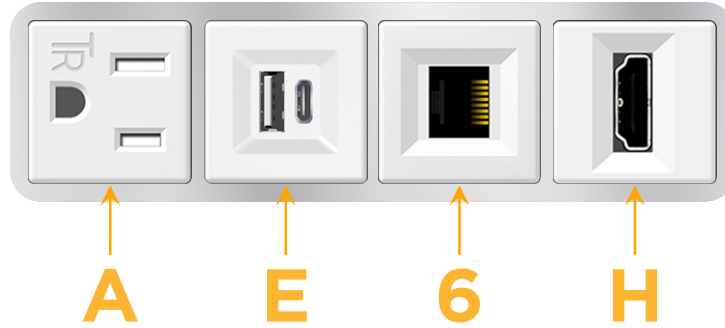

Bezel Finish: **STAINLESS STEEL MIRROR FINISH**

Custom Finishes Available M-POWER-4TW-AE6H-SS8B

Features:

Module/Port Options:

- A** Tamper Resistant AC Receptacle
- E** USB-A & USB-C (20W)
- M** Double USB-A (Fast Charging Ports - 18W)
- H** HDMI
- 6** CAT 6
- 12** RJ 12
- X** Switched AC
- Y** 3-Way Switch (Low Voltage)
- V** USB-C (45W High Speed Charging Port)
- S** USB-C (25W High Speed Charging Port)
- R** Switched AC (Rocker Switch)
- D** Dimmer Switch

Plug:

Supplied with Low Profile Flat 45° Angle 120 VAC Plug

Optional Standard Straight 120 VAC Plug

Optional Straight 120 VAC Pass-through Plug

- CLEAN, COMPACT DESIGN
- STREAMLINED
- LOW PROFILE
- SIDE-EXITING CORDS
- PLUG & PLAY
- 6' AC CORD & PLUG (FLAT PLUG STANDARD)
- CUSTOMIZABLE CONFIGURATIONS AND FINISHES
- UL LISTED FOR MOUNTING IN FURNITURE
- 15A

M-POWER-4T

AC POWER & DATA CONNECTIVITY SOLUTION

M-POWER-4TW-AE6H-SS8B

Specs:

Modules/Ports:

- A** Tamper Resistant AC Receptacle
- E** USB-A & USB-C (20W)
- 6** CAT 6
- H** HDMI

Distributed by

Mormax Company, Inc.