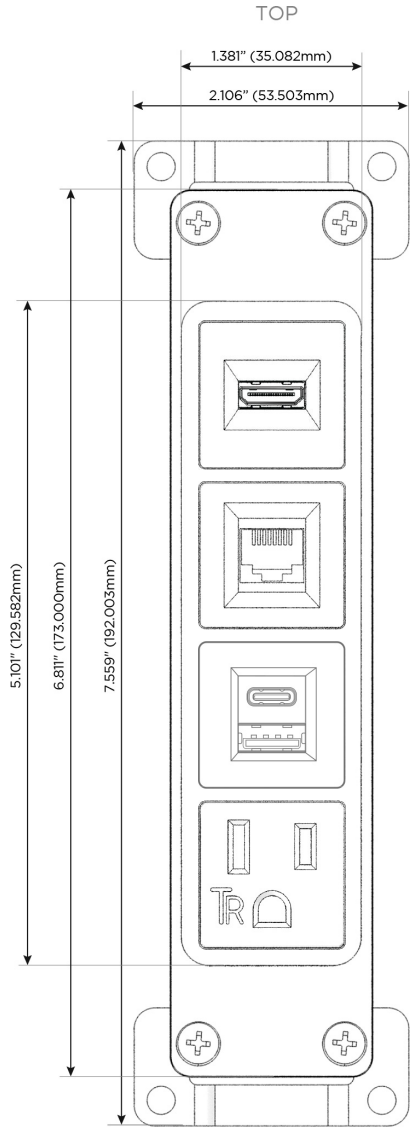

Bezel Finish: **STAINLESS STEEL MIRROR FINISH**

Custom Finishes Available M-POWER-4TW-AE6H-SS8B

Features:

Module/Port Options:

- A** Tamper Resistant AC Receptacle
- E** USB-A & USB-C (20W)
- M** Double USB-A (Fast Charging Ports - 18W)
- H** HDMI
- 6** CAT 6
- 12** RJ 12
- X** Switched AC
- Y** 3-Way Switch (Low Voltage)
- V** USB-C (45W High Speed Charging Port)
- S** USB-C (25W High Speed Charging Port)
- R** Switched AC (Rocker Switch)
- D** Dimmer Switch

Plug:

Supplied with Low Profile Flat 45° Angle 120 VAC Plug

Optional Standard Straight 120 VAC Plug

Optional Straight 120 VAC Pass-through Plug

- CLEAN, COMPACT DESIGN
- STREAMLINED
- LOW PROFILE
- SIDE-EXITING CORDS
- PLUG & PLAY
- 6' AC CORD & PLUG (FLAT PLUG STANDARD)
- CUSTOMIZABLE CONFIGURATIONS AND FINISHES
- UL LISTED FOR MOUNTING IN FURNITURE
- 15A

M-POWER-4T

AC POWER & DATA CONNECTIVITY SOLUTION

M-POWER-4TW-AE6H-SS8B

Specs:

Modules/Ports:

- A** Tamper Resistant AC Receptacle
- E** USB-A & USB-C (20W)
- 6** CAT 6
- H** HDMI

Distributed by

Mormax Company, Inc.