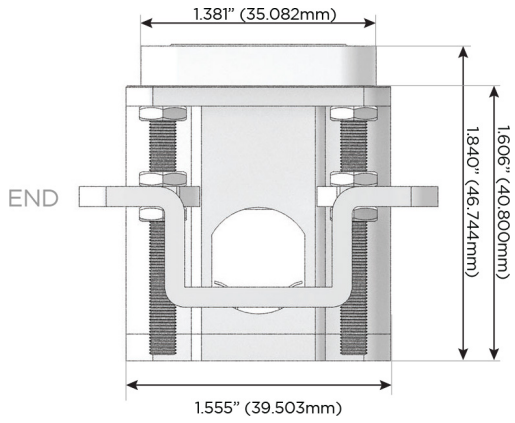

Plug:

Supplied with Low Profile Flat 45° Angle 120 VAC Plug

Optional Standard Straight 120 VAC Plug

Optional Straight 120 VAC Pass-through Plug

- CLEAN, COMPACT DESIGN
- STREAMLINED
- LOW PROFILE
- SIDE-EXITING CORDS
- PLUG & PLAY
- 6' AC CORD & PLUG (FLAT PLUG STANDARD)
- CUSTOMIZABLE CONFIGURATIONS AND FINISHES
- UL LISTED FOR MOUNTING IN FURNITURE
- 15A

M-POWER-4T

AC POWER & DATA CONNECTIVITY SOLUTION

M-POWER-4TW-AE6H-SS8B

Specs:

Modules/Ports:

- A** Tamper Resistant AC Receptacle
- E** USB-A & USB-C (20W)
- 6** CAT 6
- H** HDMI

Distributed by

Mormax Company, Inc.