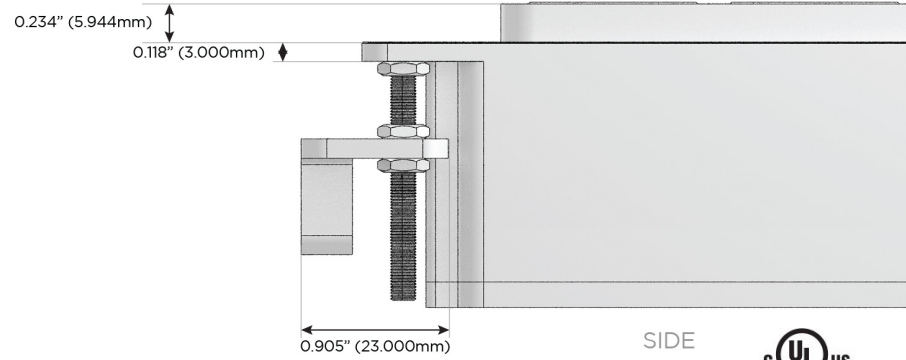

M-POWER-4T

AC POWER & DATA CONNECTIVITY SOLUTION

M-POWER-4TW-AE6H-SS8B

Specs:

Modules/Ports:

- A** Tamper Resistant AC Receptacle
- E** USB-A & USB-C (20W)
- 6** CAT 6
- H** HDMI

Distributed by

Mormax Company, Inc.