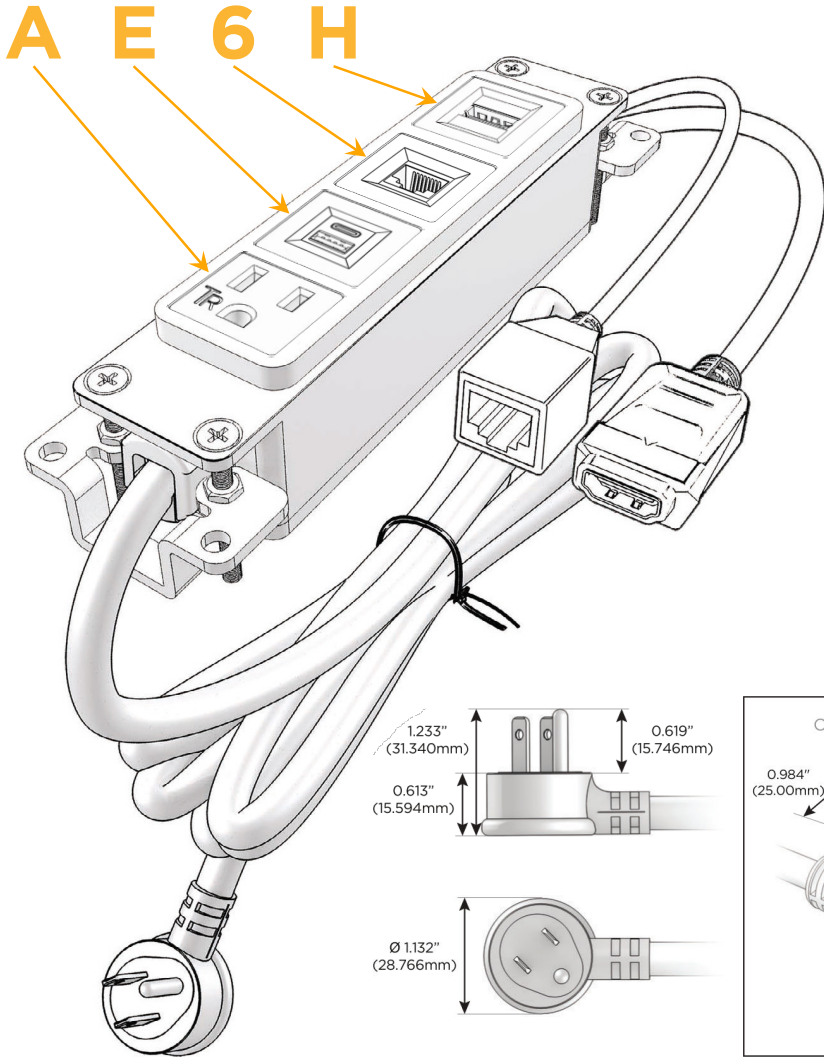

Bezel Finish: **STAINLESS STEEL MIRROR FINISH**

Custom Finishes Available M-POWER-4TW-AE6H-SS8B

Features:

Module/Port Options:

- A** Tamper Resistant AC Receptacle
- E** USB-A & USB-C (20W)
- M** Double USB-A (Fast Charging Ports - 18W)
- H** HDMI
- 6** CAT 6
- 12** RJ 12
- X** Switched AC
- Y** 3-Way Switch (Low Voltage)
- V** USB-C (45W High Speed Charging Port)
- S** USB-C (25W High Speed Charging Port)
- R** Switched AC (Rocker Switch)
- D** Dimmer Switch

Plug:

Supplied with Low Profile Flat 45° Angle 120 VAC Plug

Optional Standard Straight 120 VAC Plug

Optional Straight 120 VAC Pass-through Plug

- CLEAN, COMPACT DESIGN
- STREAMLINED
- LOW PROFILE
- SIDE-EXITING CORDS
- PLUG & PLAY
- 6' AC CORD & PLUG (FLAT PLUG STANDARD)
- CUSTOMIZABLE CONFIGURATIONS AND FINISHES
- UL LISTED FOR MOUNTING IN FURNITURE
- 15A

M-POWER-4T

AC POWER & DATA CONNECTIVITY SOLUTION

M-POWER-4TW-AE6H-SS8B

Specs:

Modules/Ports:

- A** Tamper Resistant AC Receptacle
- E** USB-A & USB-C (20W)
- 6** CAT 6
- H** HDMI

Distributed by

Mormax Company, Inc.