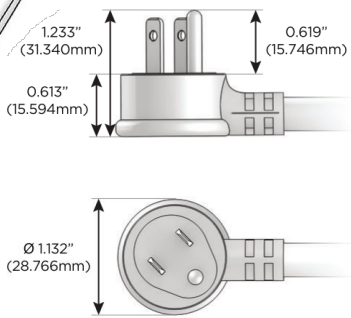

Plug:

Supplied with Low Profile Flat 45° Angle 120 VAC Plug

Optional Standard Straight 120 VAC Plug

Optional Straight 120 VAC Pass-through Plug

- CLEAN, COMPACT DESIGN
- STREAMLINED
- LOW PROFILE
- SIDE-EXITING CORDS
- PLUG & PLAY
- 6' AC CORD & PLUG (FLAT PLUG STANDARD)
- CUSTOMIZABLE CONFIGURATIONS AND FINISHES
- UL LISTED FOR MOUNTING IN FURNITURE
- 15A

M-POWER-4T

AC POWER & DATA CONNECTIVITY SOLUTION

M-POWER-4TW-AE6H-SS8B

Specs:

Modules/Ports:

- A** Tamper Resistant AC Receptacle
- E** USB-A & USB-C (20W)
- 6** CAT 6
- H** HDMI

Distributed by

Mormax Company, Inc.