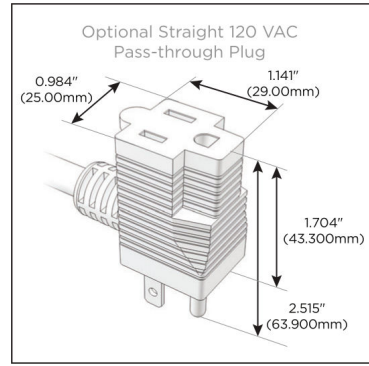

Plug:

Supplied with Low Profile Flat 45° Angle 120 VAC Plug

Optional Standard Straight 120 VAC Plug

Optional Straight 120 VAC Pass-through Plug

- CLEAN, COMPACT DESIGN
- STREAMLINED
- LOW PROFILE
- SIDE-EXITING CORDS
- PLUG & PLAY
- 6' AC CORD & PLUG (FLAT PLUG STANDARD)
- CUSTOMIZABLE CONFIGURATIONS AND FINISHES
- UL LISTED FOR MOUNTING IN FURNITURE
- 15A

M-POWER-4T

AC POWER & DATA CONNECTIVITY SOLUTION

M-POWER-4TW-AE6H-SS8B

Specs:

Modules/Ports:

- A** Tamper Resistant AC Receptacle
- E** USB-A & USB-C (20W)
- 6** CAT 6
- H** HDMI

Distributed by

Mormax Company, Inc.