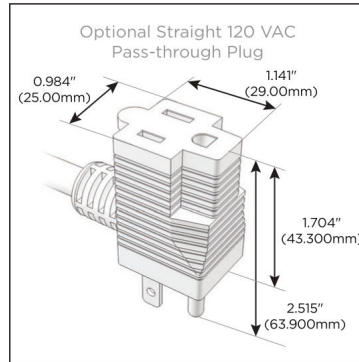

### Module/Port Options:

- A** Tamper Resistant AC Receptacle
- E** USB-A & USB-C (20W)
- M** Double USB-A (Fast Charging Ports - 18W)
- H** HDMI
- 6** CAT 6
- 12** RJ 12
- X** Switched AC
- Y** 3-Way Switch (Low Voltage)
- V** USB-C (45W High Speed Charging Port)
- S** USB-C (25W High Speed Charging Port)
- R** Switched AC (Rocker Switch)
- D** Dimmer Switch

### Plug:

Supplied with Low Profile Flat 45° Angle 120 VAC Plug

Optional Standard Straight 120 VAC Plug

Optional Straight 120 VAC Pass-through Plug

- CLEAN, COMPACT DESIGN
- STREAMLINED
- LOW PROFILE
- SIDE-EXITING CORDS
- PLUG & PLAY
- 6' AC CORD & PLUG (FLAT PLUG STANDARD)
- CUSTOMIZABLE CONFIGURATIONS AND FINISHES
- UL LISTED FOR MOUNTING IN FURNITURE
- 15A

# M-POWER-4T

AC POWER & DATA CONNECTIVITY SOLUTION

M-POWER-4TW-AE6H-SS4B

Specs:

**Modules/Ports:**

- A** Tamper Resistant AC Receptacle
- E** USB-A & USB-C (20W)
- 6** CAT 6
- H** HDMI

**A E 6 H**

Distributed by