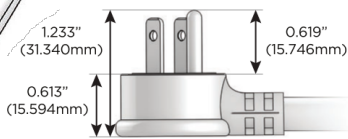

### Plug:

Supplied with Low Profile Flat 45° Angle 120 VAC Plug

Optional Standard Straight 120 VAC Plug

Optional Straight 120 VAC Pass-through Plug

- CLEAN, COMPACT DESIGN
- STREAMLINED
- LOW PROFILE
- SIDE-EXITING CORDS
- PLUG & PLAY
- 6' AC CORD & PLUG (FLAT PLUG STANDARD)
- CUSTOMIZABLE CONFIGURATIONS AND FINISHES
- UL LISTED FOR MOUNTING IN FURNITURE
- 15A

# M-POWER-4T

AC POWER & DATA CONNECTIVITY SOLUTION

M-POWER-4TW-AE6H-SS4B

Specs:

**Modules/Ports:**

- A** Tamper Resistant AC Receptacle
- E** USB-A & USB-C (20W)
- 6** CAT 6
- H** HDMI

**A E 6 H**

Distributed by