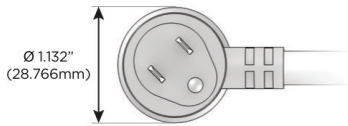

### Plug:

Supplied with Low Profile Flat 45° Angle 120 VAC Plug

Optional Standard Straight 120 VAC Plug

Optional Straight 120 VAC Pass-through Plug

- CLEAN, COMPACT DESIGN
- STREAMLINED
- LOW PROFILE
- SIDE-EXITING CORDS
- PLUG & PLAY
- 6' AC CORD & PLUG (FLAT PLUG STANDARD)
- CUSTOMIZABLE CONFIGURATIONS AND FINISHES
- UL LISTED FOR MOUNTING IN FURNITURE
- 15A

# M-POWER-4T

AC POWER & DATA CONNECTIVITY SOLUTION

M-POWER-4TW-AE6H-SS4B

Specs:

**Modules/Ports:**

- A** Tamper Resistant AC Receptacle
- E** USB-A & USB-C (20W)
- 6** CAT 6
- H** HDMI

**A E 6 H**

Distributed by