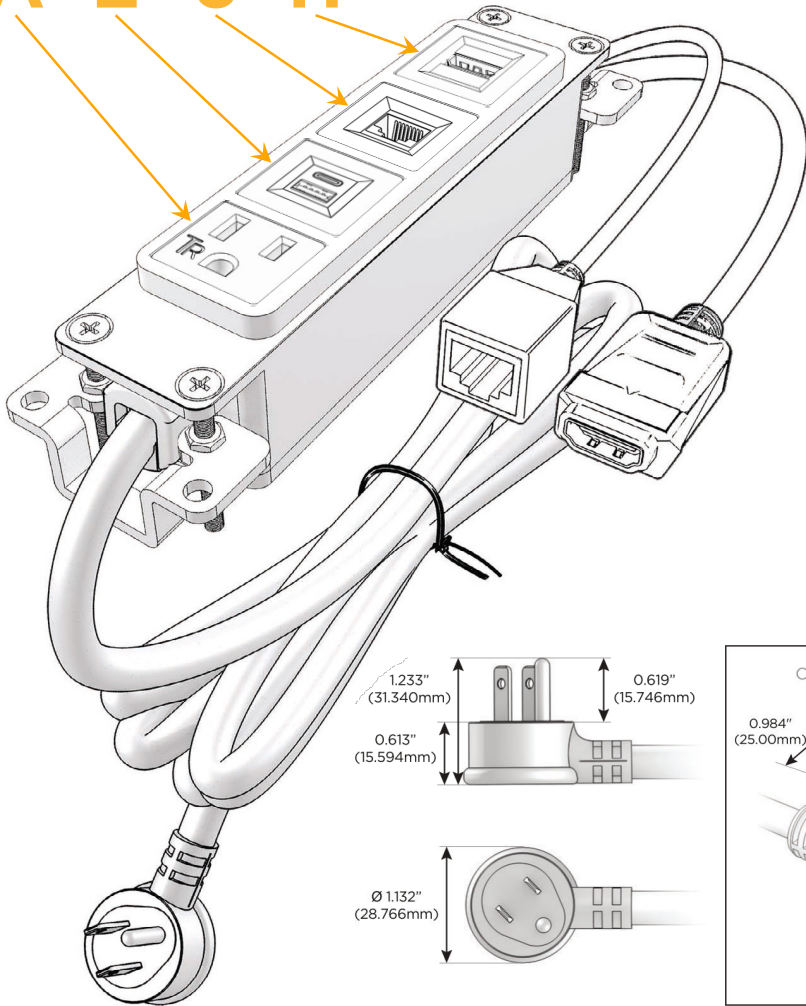

### Module/Port Options:

- A** Tamper Resistant AC Receptacle
- E** USB-A & USB-C (20W)
- M** Double USB-A (Fast Charging Ports - 18W)
- H** HDMI
- 6** CAT 6
- 12** RJ 12
- X** Switched AC
- Y** 3-Way Switch (Low Voltage)
- V** USB-C (45W High Speed Charging Port)
- S** USB-C (25W High Speed Charging Port)
- R** Switched AC (Rocker Switch)
- D** Dimmer Switch

### Plug:

Supplied with Low Profile Flat 45° Angle 120 VAC Plug

Optional Standard Straight 120 VAC Plug

Optional Straight 120 VAC Pass-through Plug

- CLEAN, COMPACT DESIGN
- STREAMLINED
- LOW PROFILE
- SIDE-EXITING CORDS
- PLUG & PLAY
- 6' AC CORD & PLUG (FLAT PLUG STANDARD)
- CUSTOMIZABLE CONFIGURATIONS AND FINISHES
- UL LISTED FOR MOUNTING IN FURNITURE
- 15A

# M-POWER-4T

AC POWER & DATA CONNECTIVITY SOLUTION

M-POWER-4TW-AE6H-SS4B

Specs:

**Modules/Ports:**

- A** Tamper Resistant AC Receptacle
- E** USB-A & USB-C (20W)
- 6** CAT 6
- H** HDMI

**A E 6 H**

Distributed by