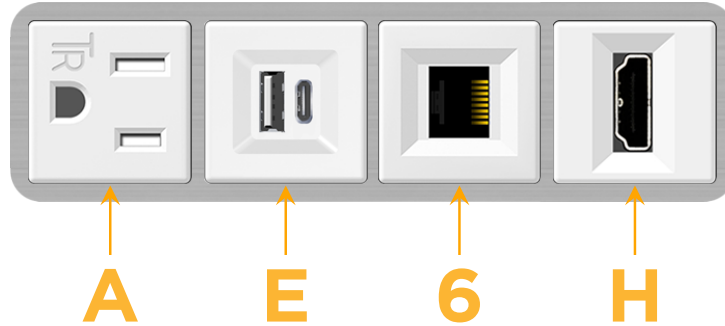

M-POWER-4T

AC POWER & DATA CONNECTIVITY SOLUTION

M-POWER-4TW-AE6H-SS4B

Distributed by

Mormax Company, Inc.

8 Westchester Plaza

Elmsford, NY 10523

914-699-0101

sales@mormax.com

mormax.com

Metro Light & Power's line of power & data solutions offers sophisticated design elements combined with greater ease of installation. Streamlined and low-profile, enhanced by side-exiting cords, our outlets advance the industry with their cutting edge look and feel. We believe flexibility is key, and we provide a variety of mounting options, including the ability to mount in limited spaces. Our outlets are available in many finishes and configurations, in addition to a custom color and finish capability for our clients.

Bezel Finish: **STAINLESS STEEL BRUSHED**

Custom Finishes Available M-POWER-4TW-AE6H-SS4B

Features:

Module/Port Options:

- **A** Tamper Resistant AC Receptacle
- **E** USB-A & USB-C (20W)
- **M** Double USB-A (Fast Charging Ports - 18W)
- **H** HDMI
- **6** CAT 6
- **12** RJ 12
- **X** Switched AC
- **Y** 3-Way Switch (Low Voltage)
- **V** USB-C (45W High Speed Charging Port)
- **S** USB-C (25W High Speed Charging Port)
- **R** Switched AC (Rocker Switch)
- **D** Dimmer Switch

Plug:

Supplied with Low Profile Flat 45° Angle 120 VAC Plug

Optional Standard Straight 120 VAC Plug

Optional Straight 120 VAC Pass-through Plug

- CLEAN, COMPACT DESIGN
- STREAMLINED
- LOW PROFILE
- SIDE-EXITING CORDS
- PLUG & PLAY
- 6' AC CORD & PLUG (FLAT PLUG STANDARD)
- CUSTOMIZABLE CONFIGURATIONS AND FINISHES
- UL LISTED FOR MOUNTING IN FURNITURE
- 15A