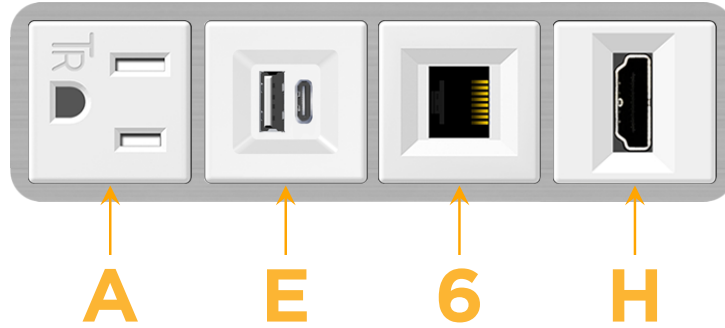

Bezel Finish: **BRUSHED STAINLESS (ABS)**

Custom Finishes Available M-POWER-4TW-AE6H-SS4AB

Features:

Module/Port Options:

- A** Tamper Resistant AC Receptacle
- E** USB-A & USB-C (20W)
- M** Double USB-A (Fast Charging Ports - 18W)
- H** HDMI
- 6** CAT 6
- 12** RJ 12
- X** Switched AC
- Y** 3-Way Switch (Low Voltage)
- V** USB-C (45W High Speed Charging Port)
- S** USB-C (25W High Speed Charging Port)
- R** Switched AC (Rocker Switch)
- D** Dimmer Switch

Plug:

Supplied with Low Profile Flat 45° Angle 120 VAC Plug

Optional Standard Straight 120 VAC Plug

Optional Straight 120 VAC Pass-through Plug

- CLEAN, COMPACT DESIGN
- STREAMLINED
- LOW PROFILE
- SIDE-EXITING CORDS
- PLUG & PLAY
- 6' AC CORD & PLUG (FLAT PLUG STANDARD)
- CUSTOMIZABLE CONFIGURATIONS AND FINISHES
- UL LISTED FOR MOUNTING IN FURNITURE
- 15A

M-POWER-4T

AC POWER & DATA CONNECTIVITY SOLUTION

M-POWER-4TW-AE6H-SS4AB

Specs:

Modules/Ports:

- A** Tamper Resistant AC Receptacle
- E** USB-A & USB-C (20W)
- 6** CAT 6
- H** HDMI

A E 6 H

Distributed by