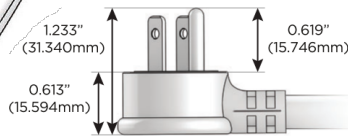

Plug:

Supplied with Low Profile Flat 45° Angle 120 VAC Plug

Optional Standard Straight 120 VAC Plug

Optional Straight 120 VAC Pass-through Plug

- CLEAN, COMPACT DESIGN
- STREAMLINED
- LOW PROFILE
- SIDE-EXITING CORDS
- PLUG & PLAY
- 6' AC CORD & PLUG (FLAT PLUG STANDARD)
- CUSTOMIZABLE CONFIGURATIONS AND FINISHES
- UL LISTED FOR MOUNTING IN FURNITURE
- 15A

M-POWER-4T

AC POWER & DATA CONNECTIVITY SOLUTION

M-POWER-4TW-AE6H-SS4AB

Specs:

Modules/Ports:

- A** Tamper Resistant AC Receptacle
- E** USB-A & USB-C (20W)
- 6** CAT 6
- H** HDMI

A E 6 H

Distributed by