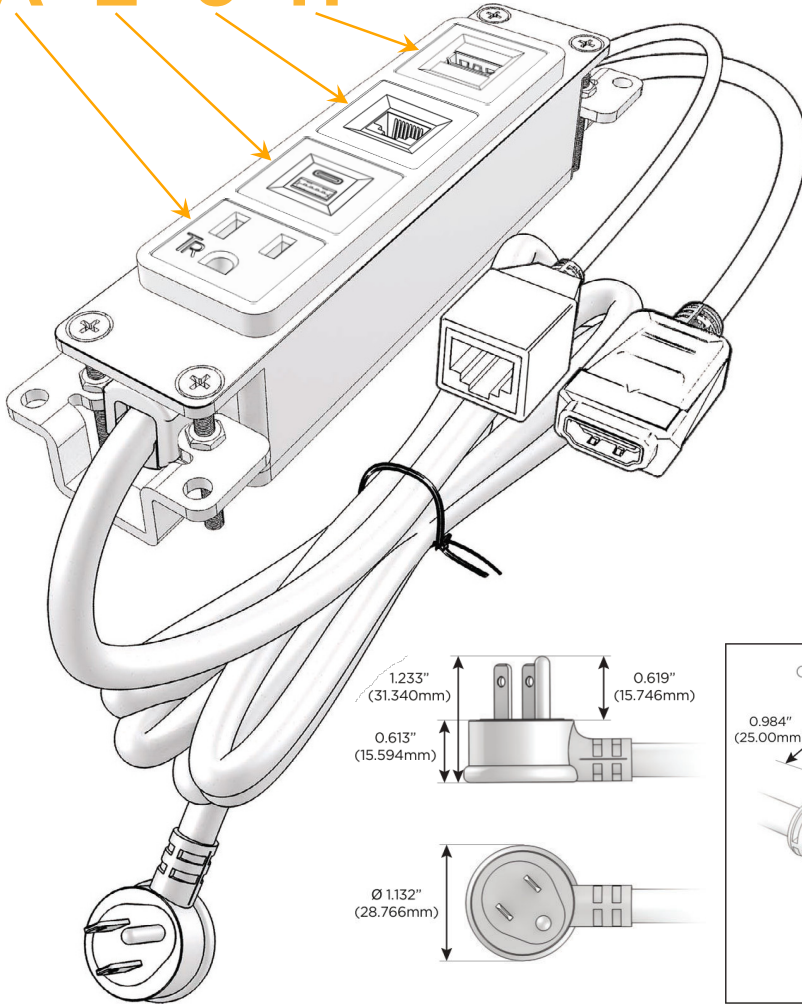

Bezel Finish: **BRUSHED STAINLESS (ABS)**

Custom Finishes Available M-POWER-4TW-AE6H-SS4AB

Features:

Module/Port Options:

- A** Tamper Resistant AC Receptacle
- E** USB-A & USB-C (20W)
- M** Double USB-A (Fast Charging Ports - 18W)
- H** HDMI
- 6** CAT 6
- 12** RJ 12
- X** Switched AC
- Y** 3-Way Switch (Low Voltage)
- V** USB-C (45W High Speed Charging Port)
- S** USB-C (25W High Speed Charging Port)
- R** Switched AC (Rocker Switch)
- D** Dimmer Switch

Plug:

Supplied with Low Profile Flat 45° Angle 120 VAC Plug

Optional Standard Straight 120 VAC Plug

Optional Straight 120 VAC Pass-through Plug

- CLEAN, COMPACT DESIGN
- STREAMLINED
- LOW PROFILE
- SIDE-EXITING CORDS
- PLUG & PLAY
- 6' AC CORD & PLUG (FLAT PLUG STANDARD)
- CUSTOMIZABLE CONFIGURATIONS AND FINISHES
- UL LISTED FOR MOUNTING IN FURNITURE
- 15A

M-POWER-4T

AC POWER & DATA CONNECTIVITY SOLUTION

M-POWER-4TW-AE6H-SS4AB

Specs:

Modules/Ports:

- A** Tamper Resistant AC Receptacle
- E** USB-A & USB-C (20W)
- 6** CAT 6
- H** HDMI

A E 6 H

Distributed by