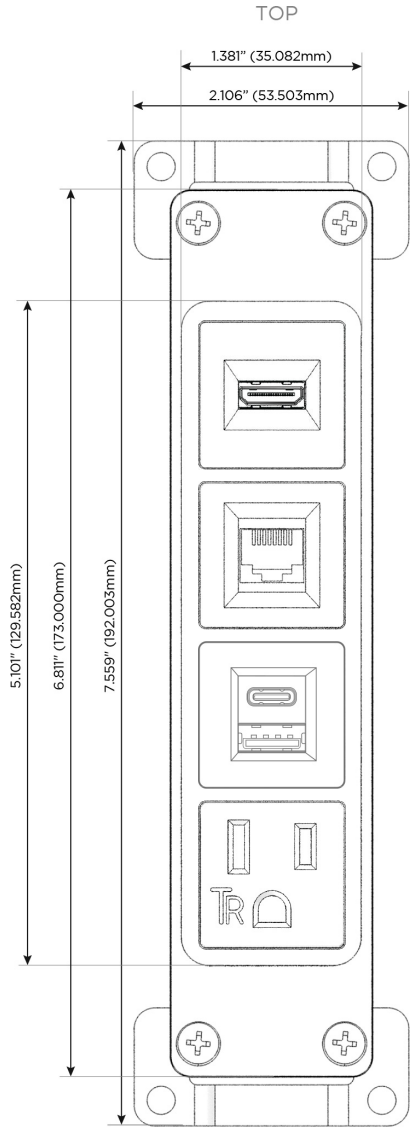

Bezel Finish: **BRUSHED STAINLESS (ABS)**

Custom Finishes Available M-POWER-4TW-AE6H-SS4AB

Features:

Module/Port Options:

- A** Tamper Resistant AC Receptacle
- E** USB-A & USB-C (20W)
- M** Double USB-A (Fast Charging Ports - 18W)
- H** HDMI
- 6** CAT 6
- 12** RJ 12
- X** Switched AC
- Y** 3-Way Switch (Low Voltage)
- V** USB-C (45W High Speed Charging Port)
- S** USB-C (25W High Speed Charging Port)
- R** Switched AC (Rocker Switch)
- D** Dimmer Switch

Plug:

Supplied with Low Profile Flat 45° Angle 120 VAC Plug

Optional Standard Straight 120 VAC Plug

Optional Straight 120 VAC Pass-through Plug

- CLEAN, COMPACT DESIGN
- STREAMLINED
- LOW PROFILE
- SIDE-EXITING CORDS
- PLUG & PLAY
- 6' AC CORD & PLUG (FLAT PLUG STANDARD)
- CUSTOMIZABLE CONFIGURATIONS AND FINISHES
- UL LISTED FOR MOUNTING IN FURNITURE
- 15A

M-POWER-4T

AC POWER & DATA CONNECTIVITY SOLUTION

M-POWER-4TW-AE6H-SS4AB

Specs:

Modules/Ports:

- A** Tamper Resistant AC Receptacle
- E** USB-A & USB-C (20W)
- 6** CAT 6
- H** HDMI

A E 6 H

Distributed by