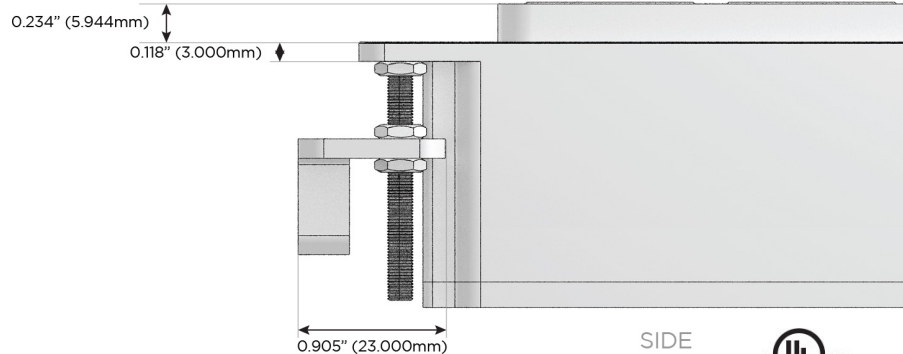

M-POWER-4T

AC POWER & DATA CONNECTIVITY SOLUTION

M-POWER-4TW-AE6H-SS4AB

Specs:

Modules/Ports:

- A** Tamper Resistant AC Receptacle
- E** USB-A & USB-C (20W)
- 6** CAT 6
- H** HDMI

A E 6 H

Distributed by