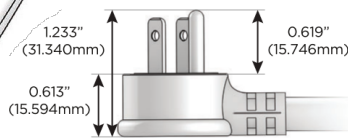

### Plug:

Supplied with Low Profile Flat 45° Angle 120 VAC Plug

Optional Standard Straight 120 VAC Plug

Optional Straight 120 VAC Pass-through Plug

- CLEAN, COMPACT DESIGN
- STREAMLINED
- LOW PROFILE
- SIDE-EXITING CORDS
- PLUG & PLAY
- 6' AC CORD & PLUG (FLAT PLUG STANDARD)
- CUSTOMIZABLE CONFIGURATIONS AND FINISHES
- UL LISTED FOR MOUNTING IN FURNITURE
- 15A

# M-POWER-4T

AC POWER & DATA CONNECTIVITY SOLUTION

M-POWER-4TW-AE6H-SAB

Specs:

**Modules/Ports:**

- A** Tamper Resistant AC Receptacle
- E** USB-A & USB-C (20W)
- 6** CAT 6
- H** HDMI

**A E 6 H**

Distributed by