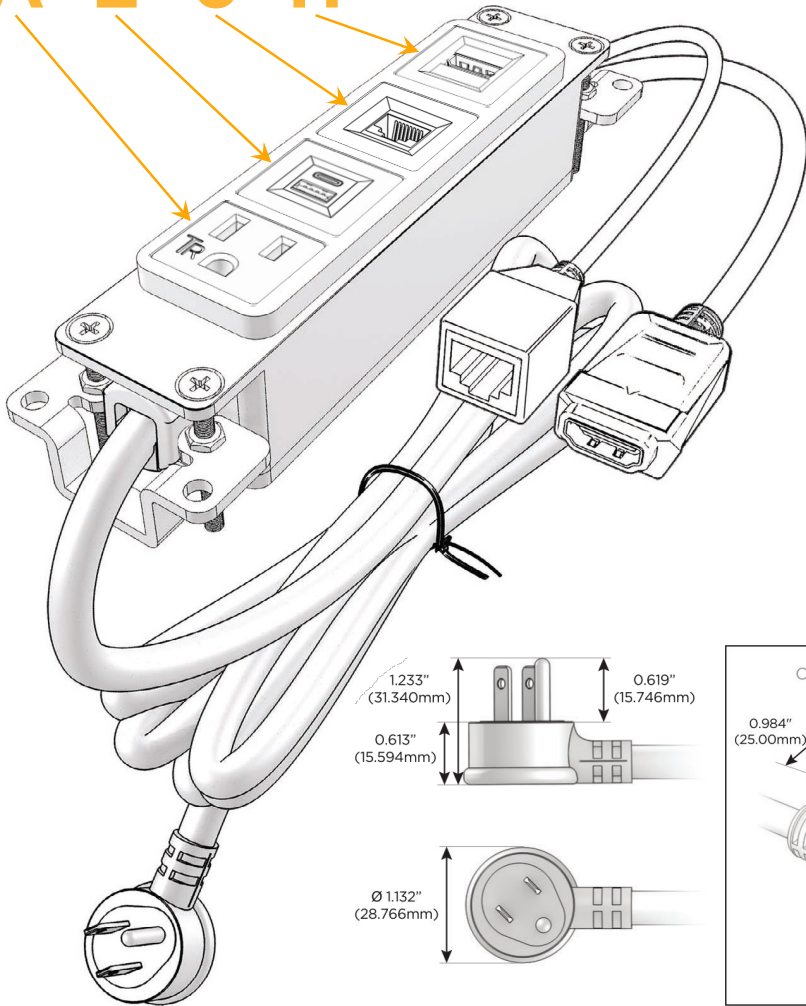

### Module/Port Options:

- A** Tamper Resistant AC Receptacle
- E** USB-A & USB-C (20W)
- M** Double USB-A (Fast Charging Ports - 18W)
- H** HDMI
- 6** CAT 6
- 12** RJ 12
- X** Switched AC
- Y** 3-Way Switch (Low Voltage)
- V** USB-C (45W High Speed Charging Port)
- S** USB-C (25W High Speed Charging Port)
- R** Switched AC (Rocker Switch)
- D** Dimmer Switch

### Plug:

Supplied with Low Profile Flat 45° Angle 120 VAC Plug

Optional Standard Straight 120 VAC Plug

Optional Straight 120 VAC Pass-through Plug

- CLEAN, COMPACT DESIGN
- STREAMLINED
- LOW PROFILE
- SIDE-EXITING CORDS
- PLUG & PLAY
- 6' AC CORD & PLUG (FLAT PLUG STANDARD)
- CUSTOMIZABLE CONFIGURATIONS AND FINISHES
- UL LISTED FOR MOUNTING IN FURNITURE
- 15A

# M-POWER-4T

AC POWER & DATA CONNECTIVITY SOLUTION

M-POWER-4TW-AE6H-SAB

Specs:

**Modules/Ports:**

- A** Tamper Resistant AC Receptacle
- E** USB-A & USB-C (20W)
- 6** CAT 6
- H** HDMI

**A E 6 H**

Distributed by