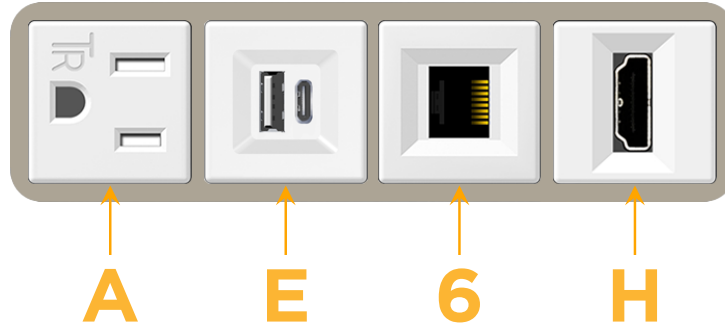

M-POWER-4T

AC POWER & DATA CONNECTIVITY SOLUTION

M-POWER-4TW-AE6H-SAB

Distributed by

Mormax Company, Inc.

8 Westchester Plaza

Elmsford, NY 10523

914-699-0101

sales@mormax.com

mormax.com

Metro Light & Power's line of power & data solutions offers sophisticated design elements combined with greater ease of installation. Streamlined and low-profile, enhanced by side-exiting cords, our outlets advance the industry with their cutting edge look and feel. We believe flexibility is key, and we provide a variety of mounting options, including the ability to mount in limited spaces. Our outlets are available in many finishes and configurations, in addition to a custom color and finish capability for our clients.

Bezel Finish: **SATIN NICKEL (ABS)**

Custom Finishes Available M-POWER-4TW-AE6H-SAB

Features:

Module/Port Options:

- **A** Tamper Resistant AC Receptacle
- **E** USB-A & USB-C (20W)
- **M** Double USB-A (Fast Charging Ports - 18W)
- **H** HDMI
- **6** CAT 6
- **12** RJ 12
- **X** Switched AC
- **Y** 3-Way Switch (Low Voltage)
- **V** USB-C (45W High Speed Charging Port)
- **S** USB-C (25W High Speed Charging Port)
- **R** Switched AC (Rocker Switch)
- **D** Dimmer Switch

Plug:

Supplied with Low Profile Flat 45° Angle 120 VAC Plug

Optional Standard Straight 120 VAC Plug

Optional Straight 120 VAC Pass-through Plug

- CLEAN, COMPACT DESIGN
- STREAMLINED
- LOW PROFILE
- SIDE-EXITING CORDS
- PLUG & PLAY
- 6' AC CORD & PLUG (FLAT PLUG STANDARD)
- CUSTOMIZABLE CONFIGURATIONS AND FINISHES
- UL LISTED FOR MOUNTING IN FURNITURE
- 15A