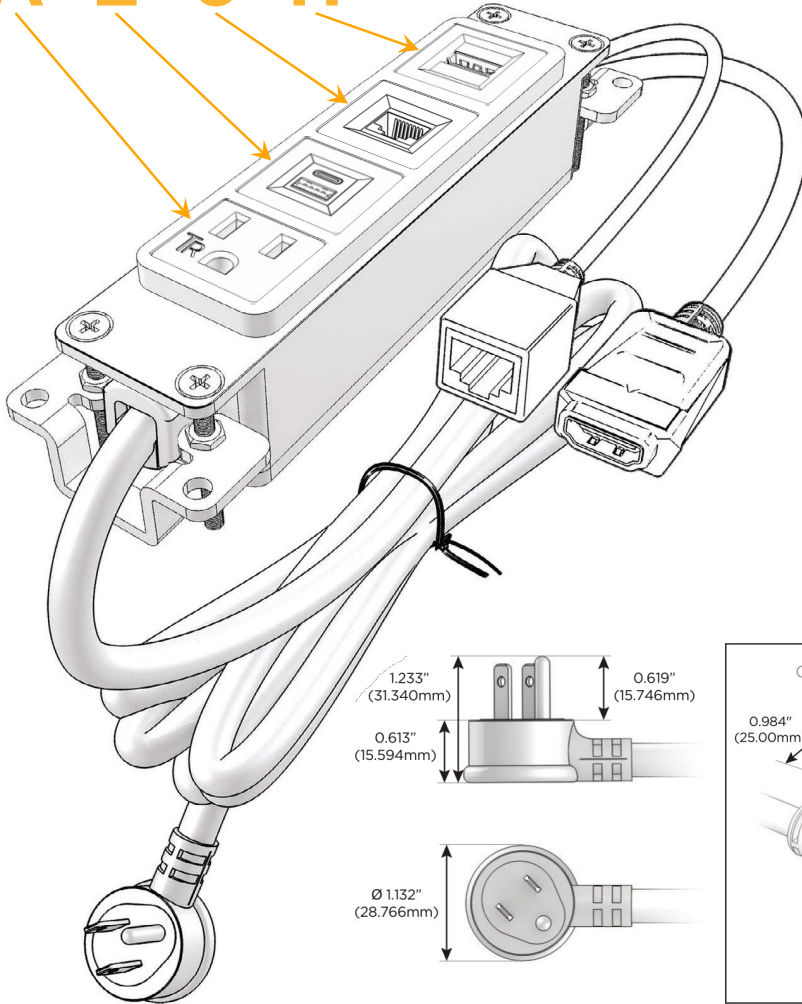

### Module/Port Options:

- A** Tamper Resistant AC Receptacle
- E** USB-A & USB-C (20W)
- M** Double USB-A (Fast Charging Ports - 18W)
- H** HDMI
- 6** CAT 6
- 12** RJ 12
- X** Switched AC
- Y** 3-Way Switch (Low Voltage)
- V** USB-C (45W High Speed Charging Port)
- S** USB-C (25W High Speed Charging Port)
- R** Switched AC (Rocker Switch)
- D** Dimmer Switch

### Plug:

Supplied with Low Profile Flat 45° Angle 120 VAC Plug

Optional Standard Straight 120 VAC Plug

Optional Straight 120 VAC Pass-through Plug

- CLEAN, COMPACT DESIGN
- STREAMLINED
- LOW PROFILE
- SIDE-EXITING CORDS
- PLUG & PLAY
- 6' AC CORD & PLUG (FLAT PLUG STANDARD)
- CUSTOMIZABLE CONFIGURATIONS AND FINISHES
- UL LISTED FOR MOUNTING IN FURNITURE
- 15A

# M-POWER-4T

AC POWER & DATA CONNECTIVITY SOLUTION

M-POWER-4TW-AE6H-S3AB

Specs:

**Modules/Ports:**

- A** Tamper Resistant AC Receptacle
- E** USB-A & USB-C (20W)
- 6** CAT 6
- H** HDMI

**A E 6 H**

Distributed by