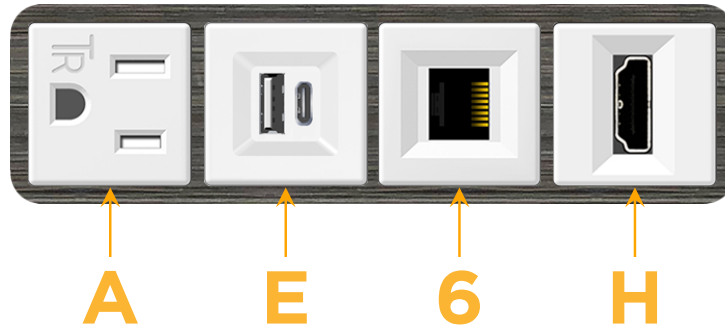

M-POWER-4T

AC POWER & DATA CONNECTIVITY SOLUTION

M-POWER-4TW-AE6H-S3AB

Distributed by

Mormax Company, Inc.

8 Westchester Plaza

Elmsford, NY 10523

914-699-0101

sales@mormax.com

mormax.com

Metro Light & Power's line of power & data solutions offers sophisticated design elements combined with greater ease of installation. Streamlined and low-profile, enhanced by side-exiting cords, our outlets advance the industry with their cutting edge look and feel. We believe flexibility is key, and we provide a variety of mounting options, including the ability to mount in limited spaces. Our outlets are available in many finishes and configurations, in addition to a custom color and finish capability for our clients.

Bezel Finish: **GUNMETAL (ABS)**

Custom Finishes Available M-POWER-4TW-AE6H-S3AB

Features:

Module/Port Options:

- **A** Tamper Resistant AC Receptacle
- **E** USB-A & USB-C (20W)
- **M** Double USB-A (Fast Charging Ports - 18W)
- **H** HDMI
- **6** CAT 6
- **12** RJ 12
- **X** Switched AC
- **Y** 3-Way Switch (Low Voltage)
- **V** USB-C (45W High Speed Charging Port)
- **S** USB-C (25W High Speed Charging Port)
- **R** Switched AC (Rocker Switch)
- **D** Dimmer Switch

Plug:

Supplied with Low Profile Flat 45° Angle 120 VAC Plug

Optional Standard Straight 120 VAC Plug

Optional Straight 120 VAC Pass-through Plug

- CLEAN, COMPACT DESIGN
- STREAMLINED
- LOW PROFILE
- SIDE-EXITING CORDS
- PLUG & PLAY
- 6' AC CORD & PLUG (FLAT PLUG STANDARD)
- CUSTOMIZABLE CONFIGURATIONS AND FINISHES
- UL LISTED FOR MOUNTING IN FURNITURE
- 15A