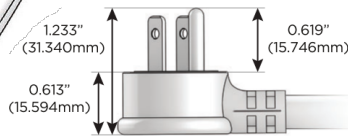

### Plug:

Supplied with Low Profile Flat 45° Angle 120 VAC Plug

Optional Standard Straight 120 VAC Plug

Optional Straight 120 VAC Pass-through Plug

- CLEAN, COMPACT DESIGN
- STREAMLINED
- LOW PROFILE
- SIDE-EXITING CORDS
- PLUG & PLAY
- 6' AC CORD & PLUG (FLAT PLUG STANDARD)
- CUSTOMIZABLE CONFIGURATIONS AND FINISHES
- UL LISTED FOR MOUNTING IN FURNITURE
- 15A

# M-POWER-4T

AC POWER & DATA CONNECTIVITY SOLUTION

M-POWER-4TW-AE6H-S3AB

Specs:

**Modules/Ports:**

- A** Tamper Resistant AC Receptacle
- E** USB-A & USB-C (20W)
- 6** CAT 6
- H** HDMI

**A E 6 H**

Distributed by