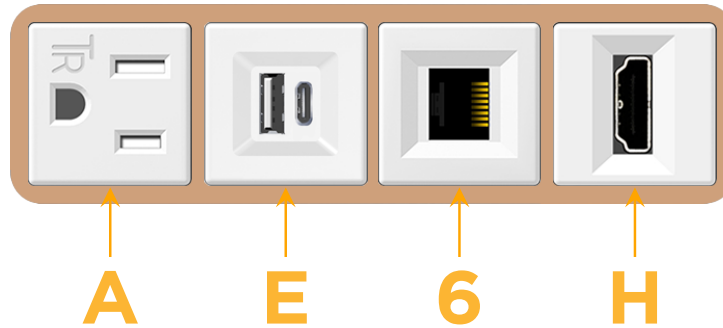

M-POWER-4T

AC POWER & DATA CONNECTIVITY SOLUTION

M-POWER-4TW-AE6H-CUAB

Distributed by

Mormax Company, Inc.

8 Westchester Plaza

Elmsford, NY 10523

914-699-0101

sales@mormax.com

mormax.com

Metro Light & Power's line of power & data solutions offers sophisticated design elements combined with greater ease of installation. Streamlined and low-profile, enhanced by side-exiting cords, our outlets advance the industry with their cutting edge look and feel. We believe flexibility is key, and we provide a variety of mounting options, including the ability to mount in limited spaces. Our outlets are available in many finishes and configurations, in addition to a custom color and finish capability for our clients.

Bezel Finish: **COPPER (ABS)**

Custom Finishes Available M-POWER-4TW-AE6H-CUAB

Features:

Module/Port Options:

- **A** Tamper Resistant AC Receptacle
- **E** USB-A & USB-C (20W)
- **M** Double USB-A (Fast Charging Ports - 18W)
- **H** HDMI
- **6** CAT 6
- **12** RJ 12
- **X** Switched AC
- **Y** 3-Way Switch (Low Voltage)
- **V** USB-C (45W High Speed Charging Port)
- **S** USB-C (25W High Speed Charging Port)
- **R** Switched AC (Rocker Switch)
- **D** Dimmer Switch

Plug:

Supplied with Low Profile Flat 45° Angle 120 VAC Plug

Optional Standard Straight 120 VAC Plug

Optional Straight 120 VAC Pass-through Plug

- CLEAN, COMPACT DESIGN
- STREAMLINED
- LOW PROFILE
- SIDE-EXITING CORDS
- PLUG & PLAY
- 6' AC CORD & PLUG (FLAT PLUG STANDARD)
- CUSTOMIZABLE CONFIGURATIONS AND FINISHES
- UL LISTED FOR MOUNTING IN FURNITURE
- 15A