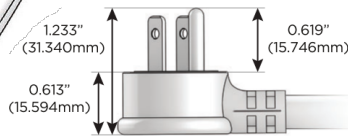

### Plug:

Supplied with Low Profile Flat 45° Angle 120 VAC Plug

Optional Standard Straight 120 VAC Plug

Optional Straight 120 VAC Pass-through Plug

- CLEAN, COMPACT DESIGN
- STREAMLINED
- LOW PROFILE
- SIDE-EXITING CORDS
- PLUG & PLAY
- 6' AC CORD & PLUG (FLAT PLUG STANDARD)
- CUSTOMIZABLE CONFIGURATIONS AND FINISHES
- UL LISTED FOR MOUNTING IN FURNITURE
- 15A

# M-POWER-4T

AC POWER & DATA CONNECTIVITY SOLUTION

M-POWER-4TW-AE6H-CUAB

Specs:

**Modules/Ports:**

- A** Tamper Resistant AC Receptacle
- E** USB-A & USB-C (20W)
- 6** CAT 6
- H** HDMI

**A E 6 H**

Distributed by