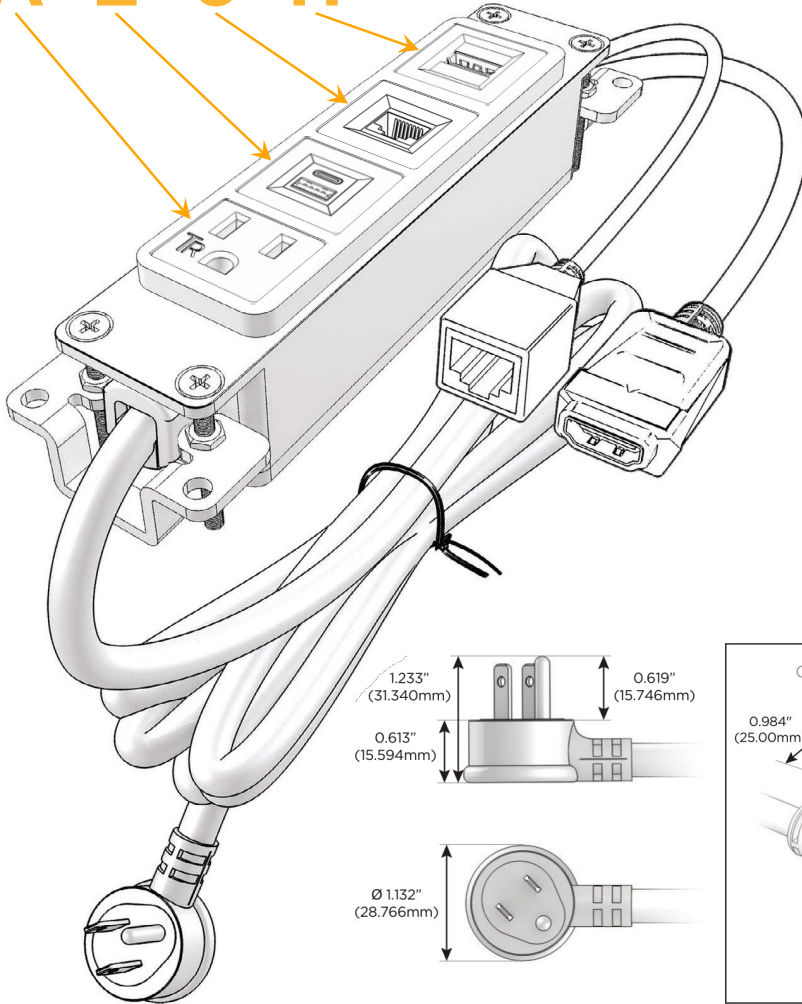

### Module/Port Options:

- A** Tamper Resistant AC Receptacle
- E** USB-A & USB-C (20W)
- M** Double USB-A (Fast Charging Ports - 18W)
- H** HDMI
- 6** CAT 6
- 12** RJ 12
- X** Switched AC
- Y** 3-Way Switch (Low Voltage)
- V** USB-C (45W High Speed Charging Port)
- S** USB-C (25W High Speed Charging Port)
- R** Switched AC (Rocker Switch)
- D** Dimmer Switch

### Plug:

Supplied with Low Profile Flat 45° Angle 120 VAC Plug

Optional Standard Straight 120 VAC Plug

Optional Straight 120 VAC Pass-through Plug

- CLEAN, COMPACT DESIGN
- STREAMLINED
- LOW PROFILE
- SIDE-EXITING CORDS
- PLUG & PLAY
- 6' AC CORD & PLUG (FLAT PLUG STANDARD)
- CUSTOMIZABLE CONFIGURATIONS AND FINISHES
- UL LISTED FOR MOUNTING IN FURNITURE
- 15A

# M-POWER-4T

AC POWER & DATA CONNECTIVITY SOLUTION

M-POWER-4TW-AE6H-CUAB

Specs:

**Modules/Ports:**

- A** Tamper Resistant AC Receptacle
- E** USB-A & USB-C (20W)
- 6** CAT 6
- H** HDMI

**A E 6 H**

Distributed by