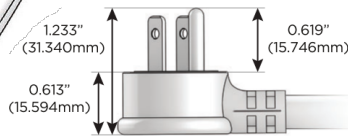

Plug:

Supplied with Low Profile Flat 45° Angle 120 VAC Plug

Optional Standard Straight 120 VAC Plug

Optional Straight 120 VAC Pass-through Plug

- CLEAN, COMPACT DESIGN
- STREAMLINED
- LOW PROFILE
- SIDE-EXITING CORDS
- PLUG & PLAY
- 6' AC CORD & PLUG (FLAT PLUG STANDARD)
- CUSTOMIZABLE CONFIGURATIONS AND FINISHES
- UL LISTED FOR MOUNTING IN FURNITURE
- 15A

M-POWER-4T

AC POWER & DATA CONNECTIVITY SOLUTION

M-POWER-4TW-AE6H-CRAB

Specs:

Modules/Ports:

- A** Tamper Resistant AC Receptacle
- E** USB-A & USB-C (20W)
- 6** CAT 6
- H** HDMI

A E 6 H

Distributed by