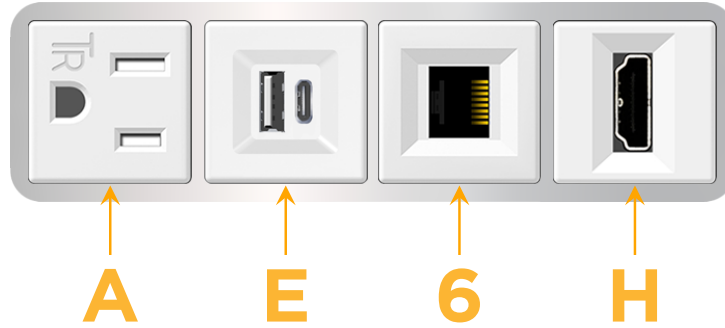

Bezel Finish: **CHROME (ABS)**

Custom Finishes Available M-POWER-4TW-AE6H-CRAB

Features:

Module/Port Options:

- A** Tamper Resistant AC Receptacle
- E** USB-A & USB-C (20W)
- M** Double USB-A (Fast Charging Ports - 18W)
- H** HDMI
- 6** CAT 6
- 12** RJ 12
- X** Switched AC
- Y** 3-Way Switch (Low Voltage)
- V** USB-C (45W High Speed Charging Port)
- S** USB-C (25W High Speed Charging Port)
- R** Switched AC (Rocker Switch)
- D** Dimmer Switch

Plug:

Supplied with Low Profile Flat 45° Angle 120 VAC Plug

Optional Standard Straight 120 VAC Plug

Optional Straight 120 VAC Pass-through Plug

- CLEAN, COMPACT DESIGN
- STREAMLINED
- LOW PROFILE
- SIDE-EXITING CORDS
- PLUG & PLAY
- 6' AC CORD & PLUG (FLAT PLUG STANDARD)
- CUSTOMIZABLE CONFIGURATIONS AND FINISHES
- UL LISTED FOR MOUNTING IN FURNITURE
- 15A

M-POWER-4T

AC POWER & DATA CONNECTIVITY SOLUTION

M-POWER-4TW-AE6H-CRAB

Specs:

Modules/Ports:

- A** Tamper Resistant AC Receptacle
- E** USB-A & USB-C (20W)
- 6** CAT 6
- H** HDMI

A E 6 H

Distributed by