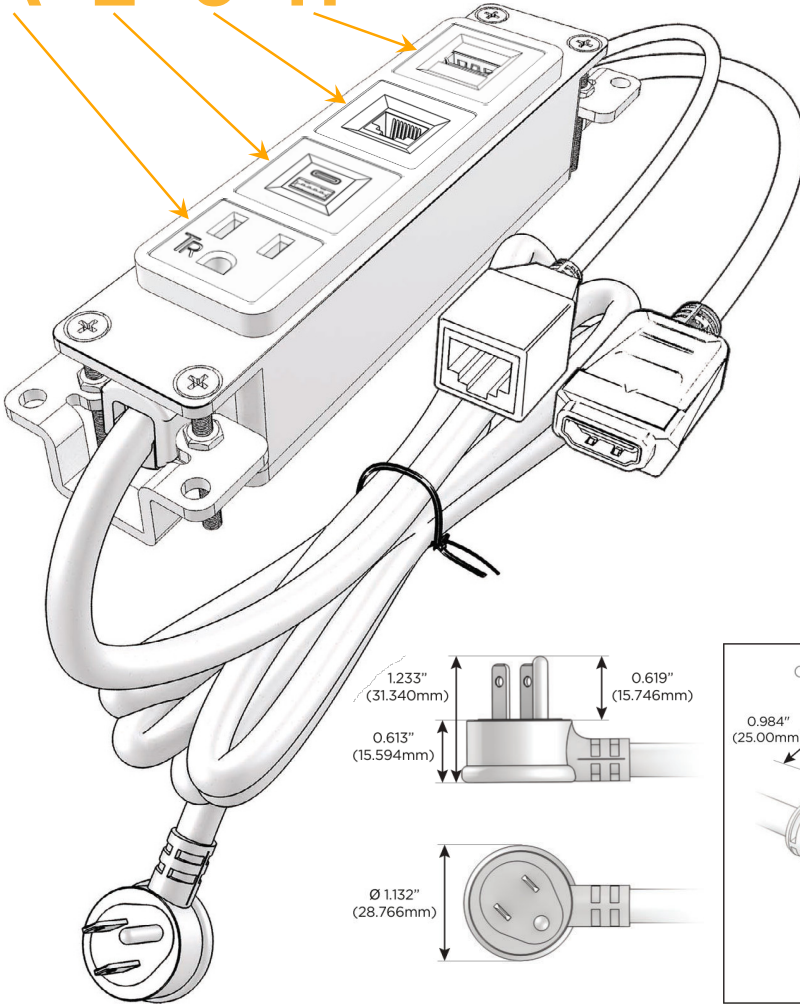

Bezel Finish: **CHROME (ABS)**

Custom Finishes Available M-POWER-4TW-AE6H-CRAB

Features:

Module/Port Options:

- A** Tamper Resistant AC Receptacle
- E** USB-A & USB-C (20W)
- M** Double USB-A (Fast Charging Ports - 18W)
- H** HDMI
- 6** CAT 6
- 12** RJ 12
- X** Switched AC
- Y** 3-Way Switch (Low Voltage)
- V** USB-C (45W High Speed Charging Port)
- S** USB-C (25W High Speed Charging Port)
- R** Switched AC (Rocker Switch)
- D** Dimmer Switch

Plug:

Supplied with Low Profile Flat 45° Angle 120 VAC Plug

Optional Standard Straight 120 VAC Plug

Optional Straight 120 VAC Pass-through Plug

- CLEAN, COMPACT DESIGN
- STREAMLINED
- LOW PROFILE
- SIDE-EXITING CORDS
- PLUG & PLAY
- 6' AC CORD & PLUG (FLAT PLUG STANDARD)
- CUSTOMIZABLE CONFIGURATIONS AND FINISHES
- UL LISTED FOR MOUNTING IN FURNITURE
- 15A

M-POWER-4T

AC POWER & DATA CONNECTIVITY SOLUTION

M-POWER-4TW-AE6H-CRAB

Specs:

Modules/Ports:

- A** Tamper Resistant AC Receptacle
- E** USB-A & USB-C (20W)
- 6** CAT 6
- H** HDMI

A E 6 H

Distributed by